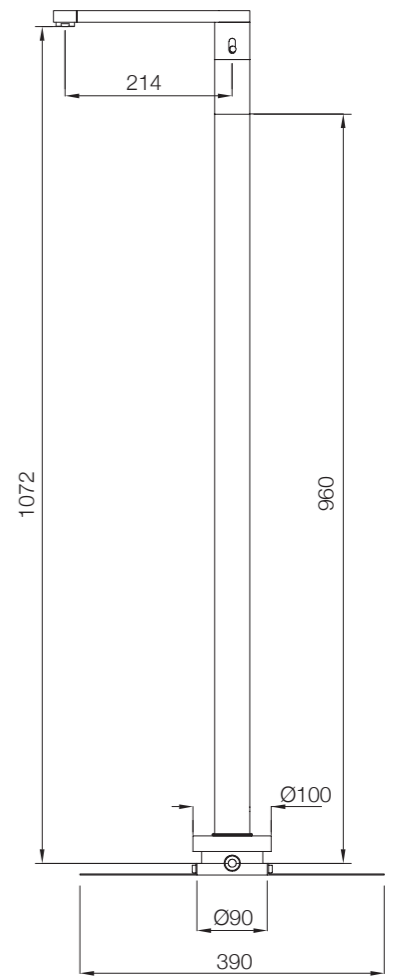

THE FLANK LEVER RANGE

TRAVINA

TRA-57027