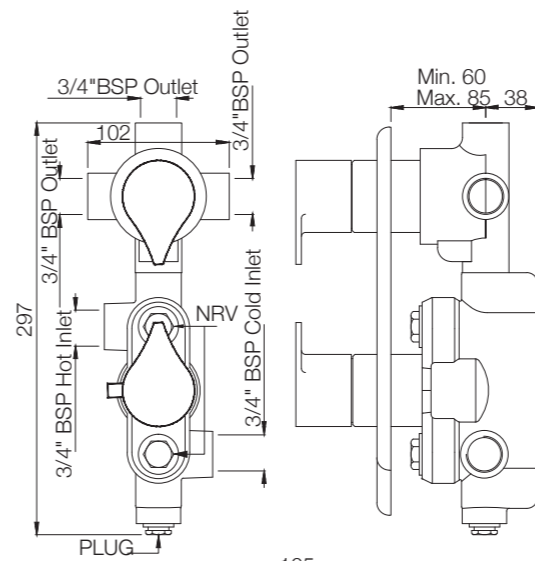

TIA-73011B