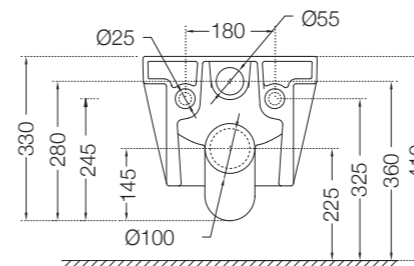

CFS-WHT-69953BIUF