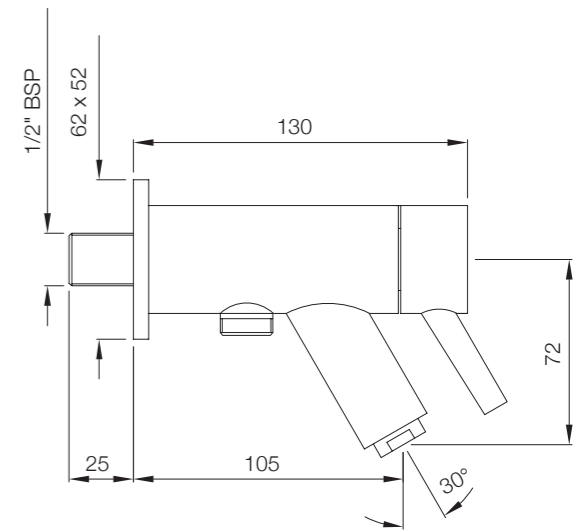

KAVALIER

KAV-49037

KAV-49041