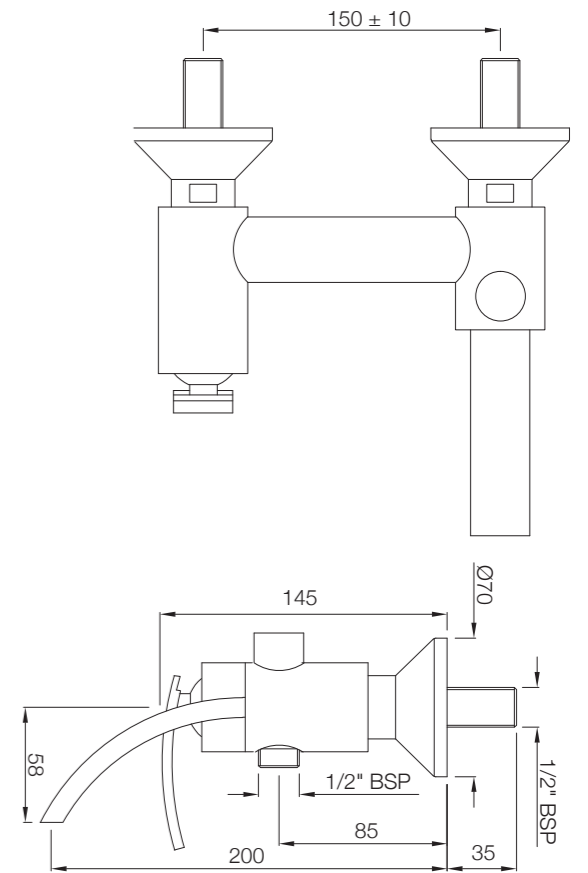

SIG-41233

SIG-41139

SIG-41119