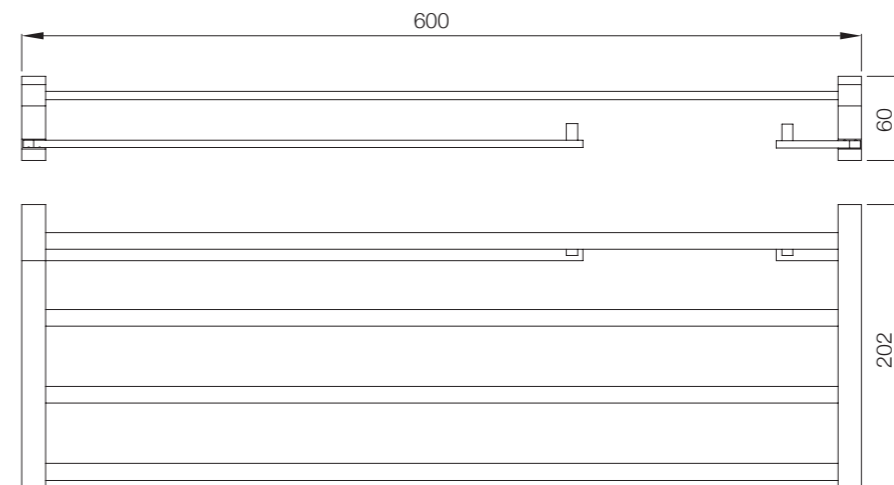

DUO-62781

KITCHEN

AKF-77175B

AKF-77155B

AKF-77157B

WELLNESS

ABT-WHT-ARTIZE190
Also Available
AWL-WHT-QUADRO190FX

AWL-WHT-SUPR190X90