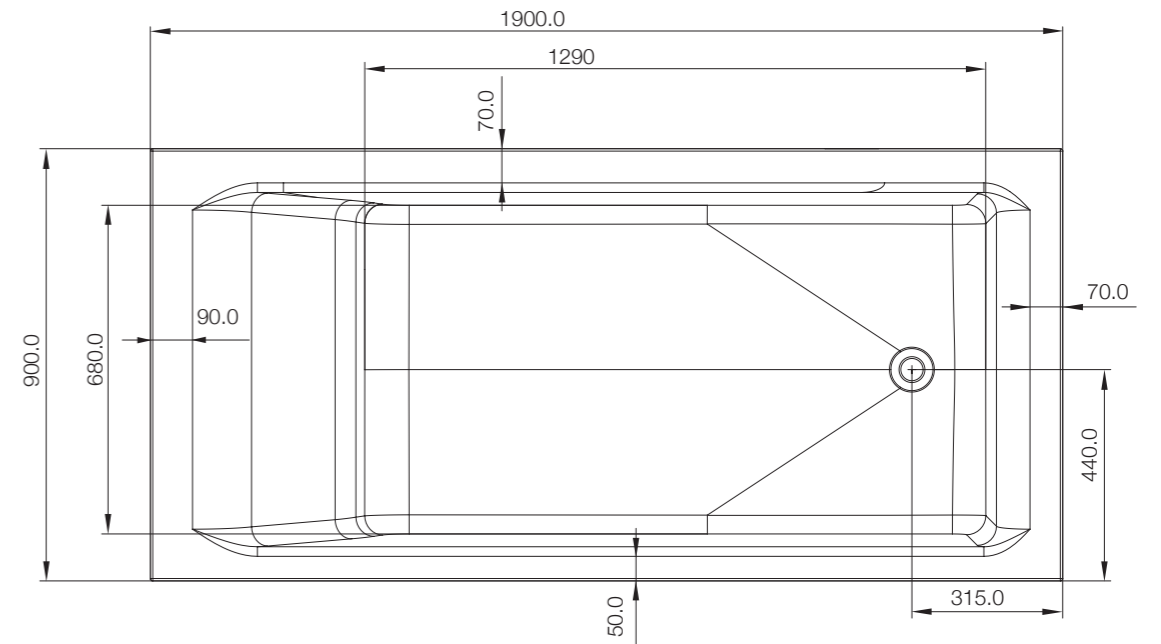

DUO-62781

KITCHEN

AKF-77175B

AKF-77155B

AKF-77157B

WELLNESS

ABT-WHT-ARTIZE190
Also Available
AWL-WHT-QUADRO190FX

AWL-WHT-SUPR190X90