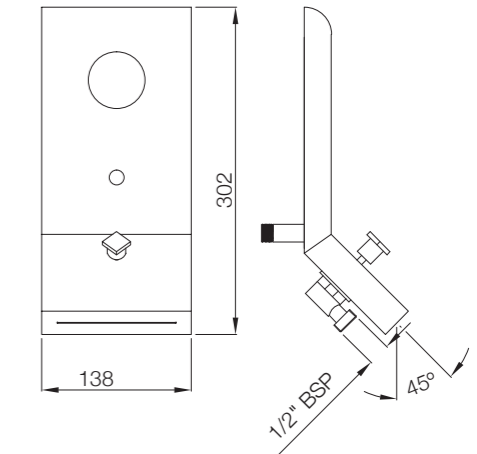

LEX-67283K