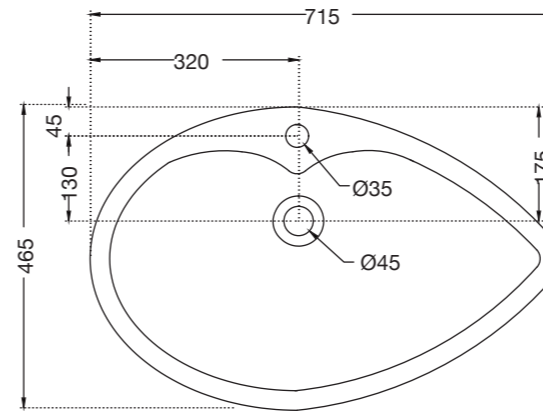

TIA-73683N

TIS-WHT-73931