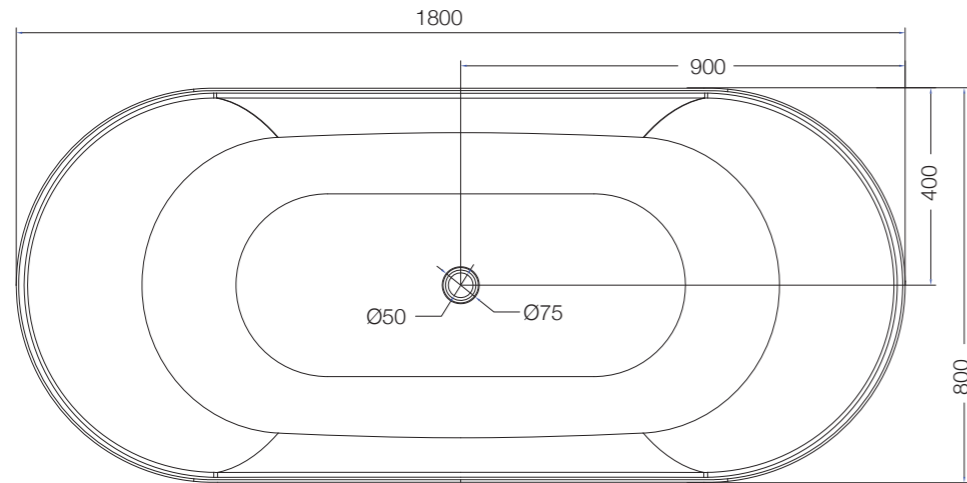

FREE STANDING
BATH TUB