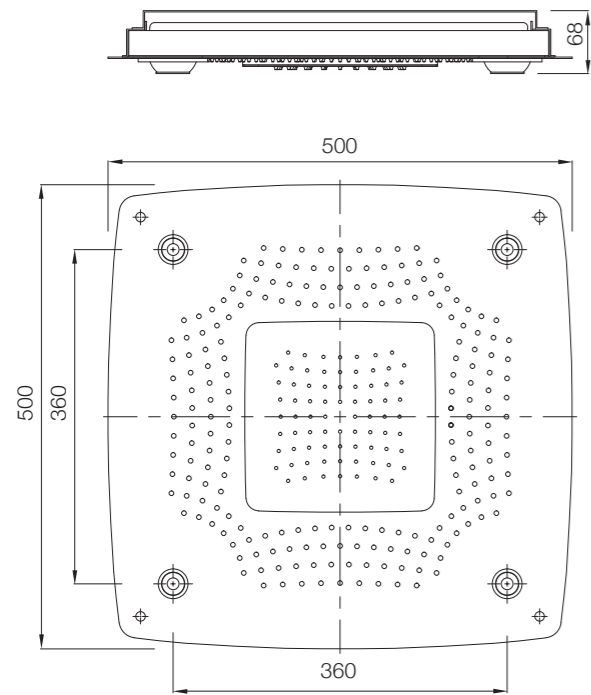

OSA-STL-70011BR