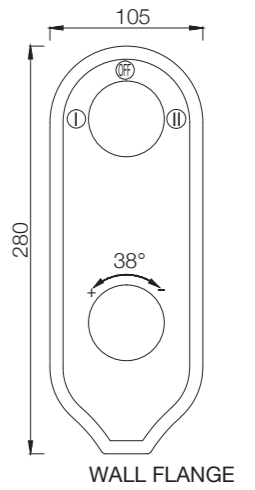

TIA-73681N