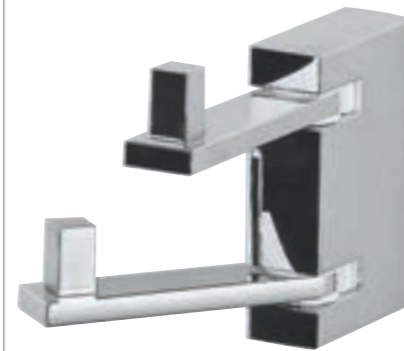

DUO-62761
Double Swivel
Coat Hook