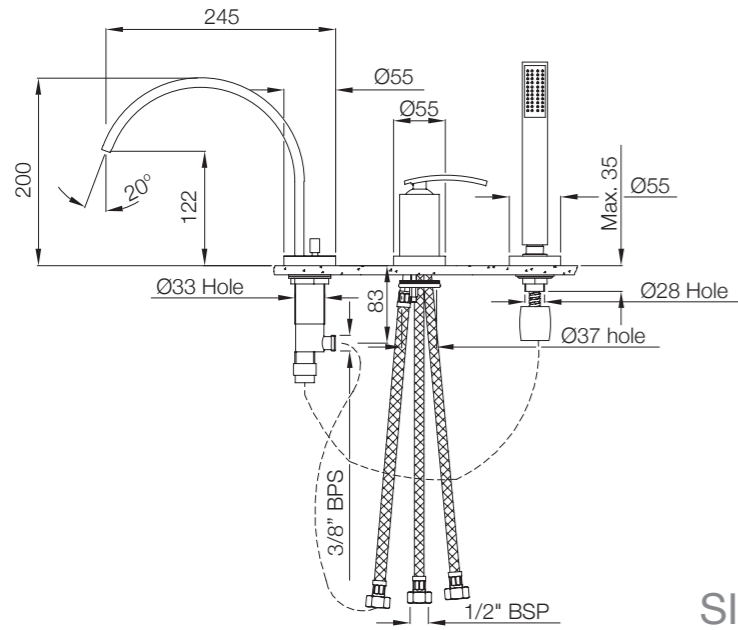

SIG-41079

SIG-41277