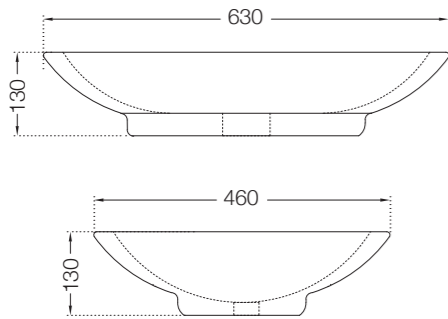

XQS-WHT-43901