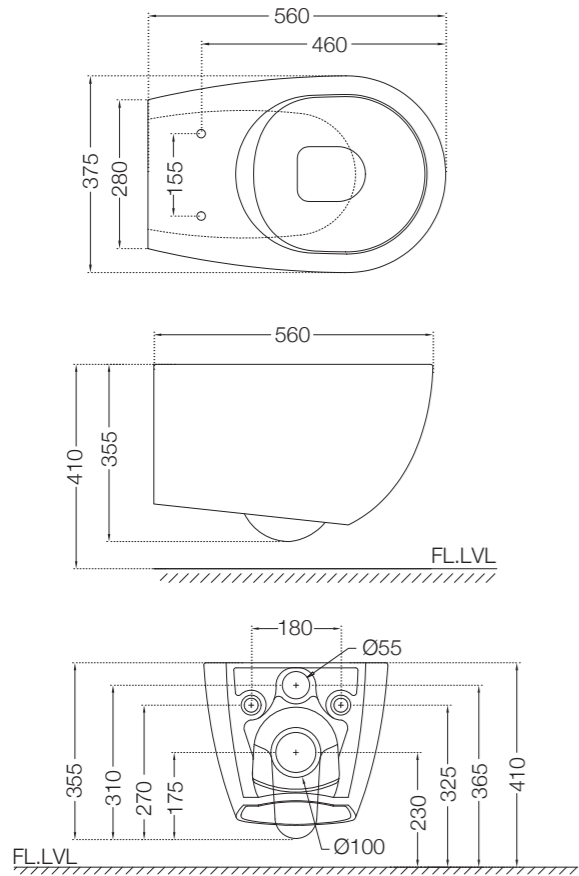

SIG-41083
Also Available
SIG-41089