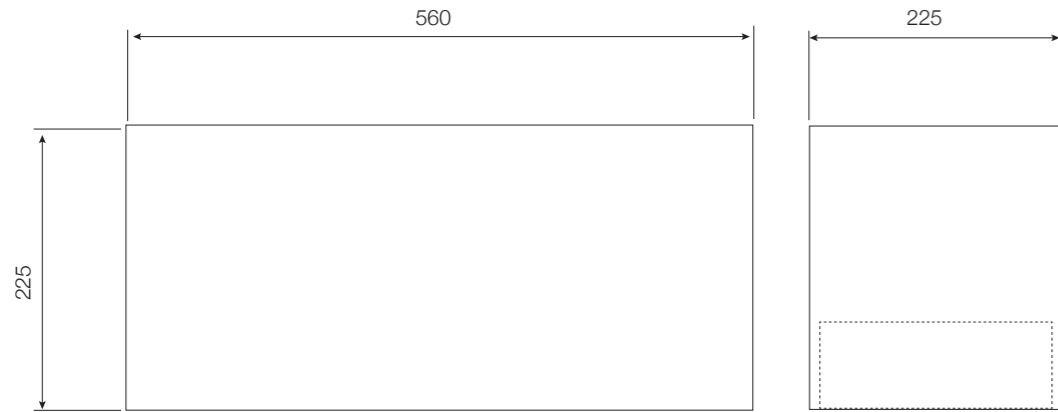

ASU-NAW-9060150

ASG-WHT-PIUVAP5003

Also Available

ASG-WHT-PIUVAP5004

ASG-WHT-PIUVAP5005

ASG-WHT-PIUVAP5006