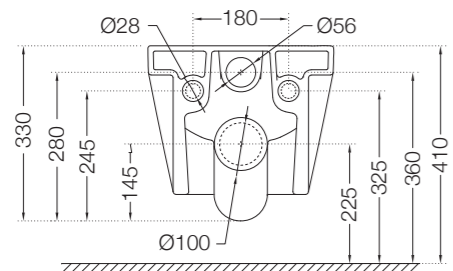

LXS-WHT-67953BIUF