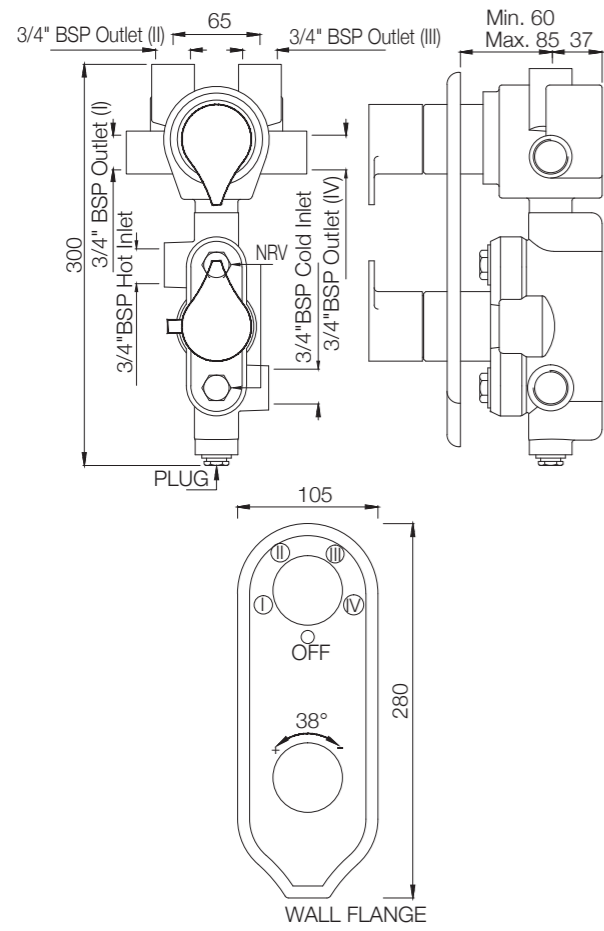

TIA-73685N