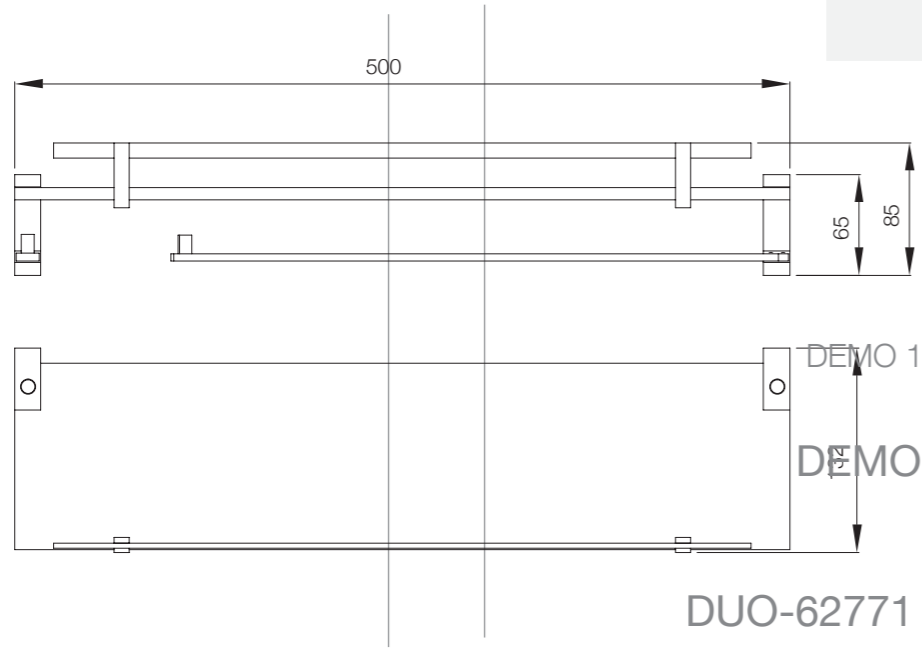

DUO-62781

KITCHEN

AKF-77175B

AKF-77155B

AKF-77157B

WELLNESS

ABT-WHT-ARTIZE190
Also Available
AWL-WHT-QUADRO190FX

AWL-WHT-SUPR190X90