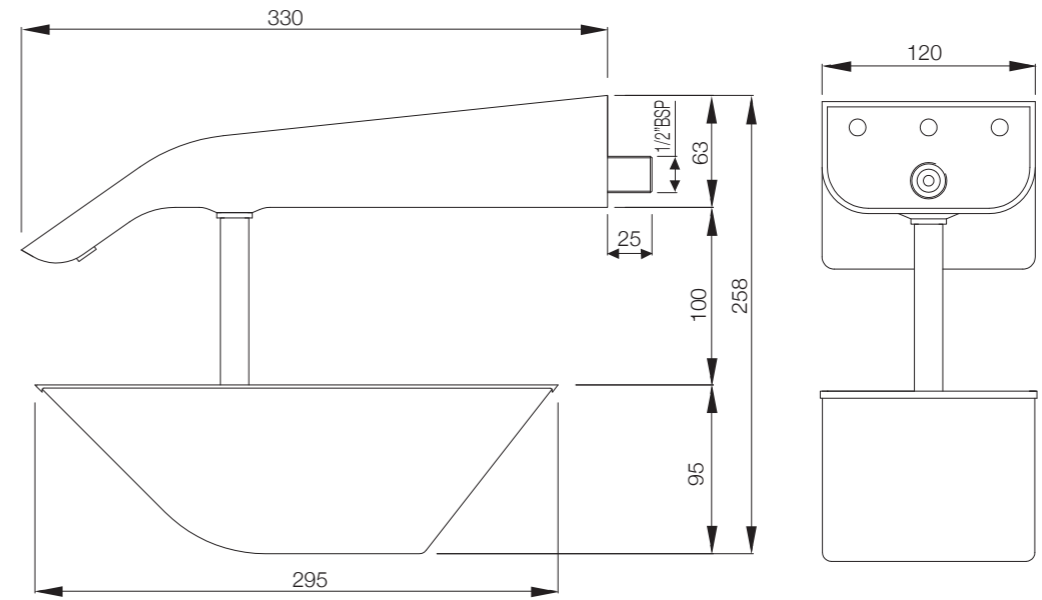

LXS-WHT-67803

OSA-7006 I