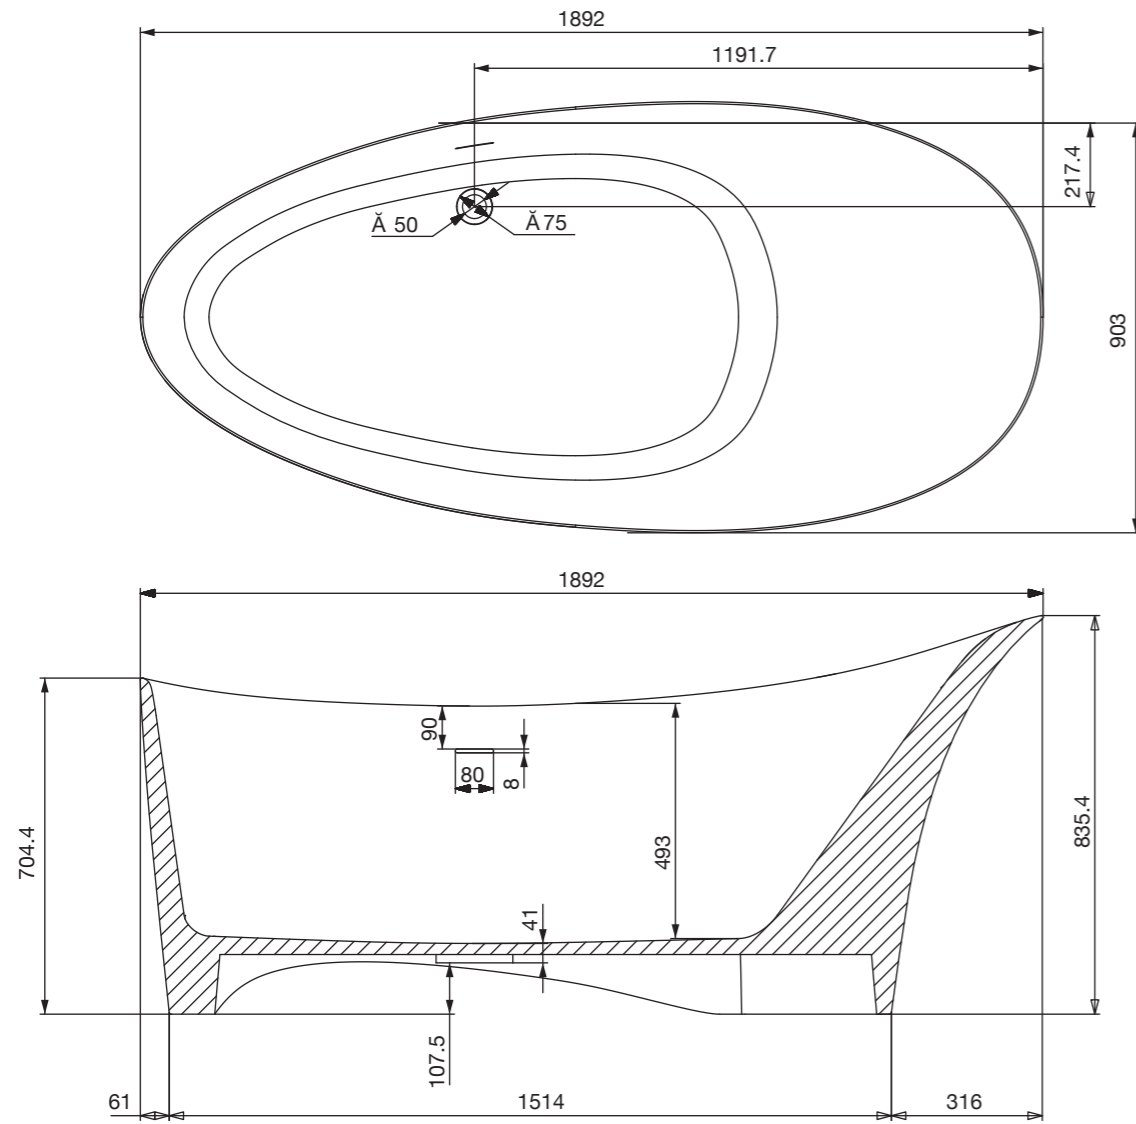

TIA-73687N

TIA-73859SH | TIA-73859BR