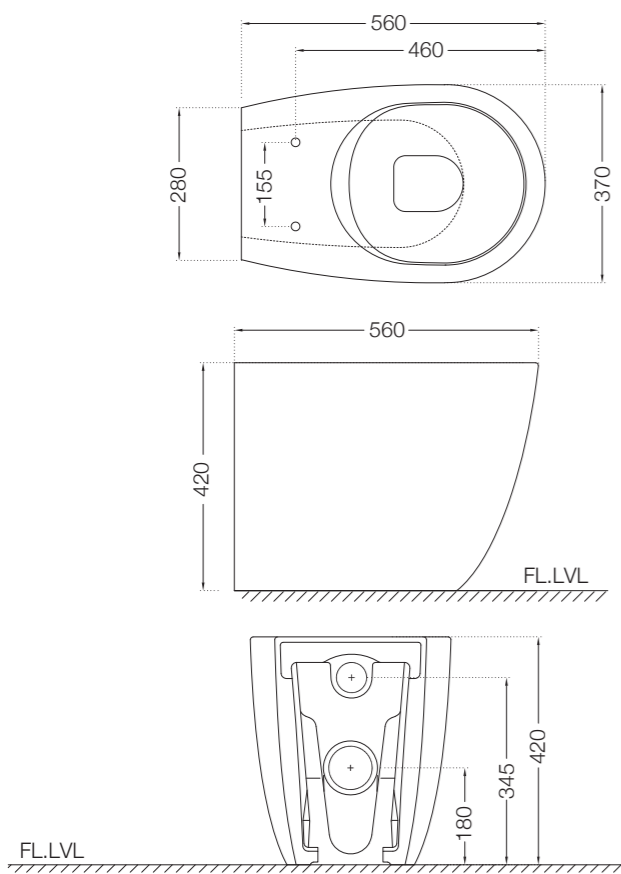

SGS-WHM-41953BIUFSM