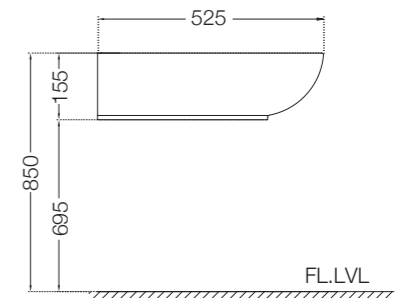

SGS-WHT-41805