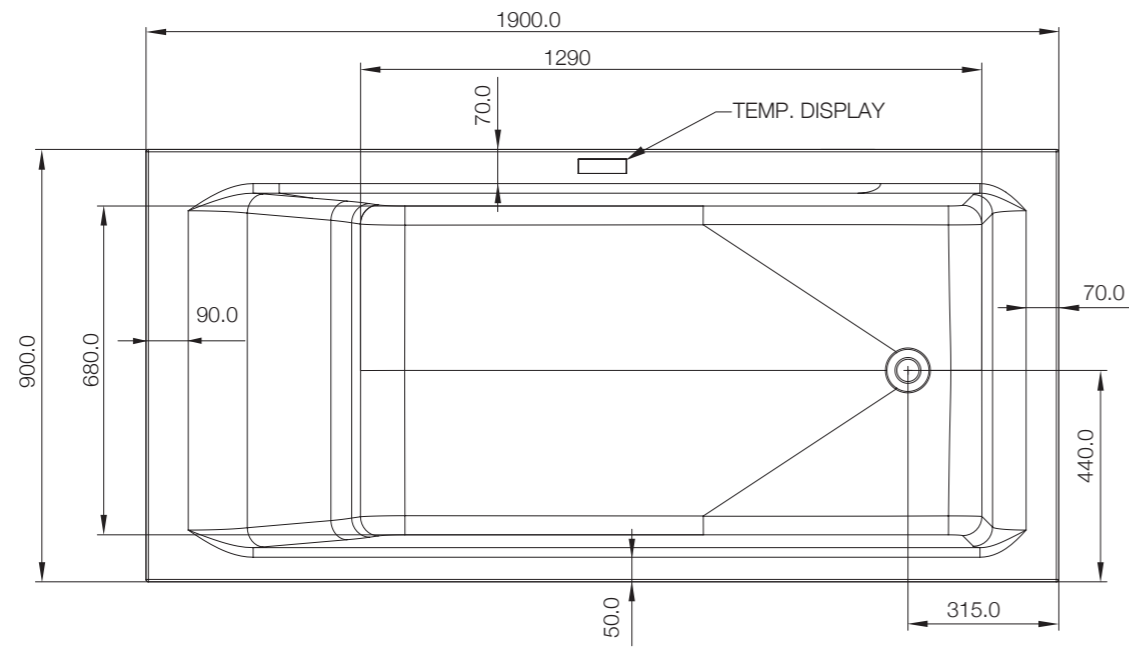

DUO-62781

KITCHEN

AKF-77175B

AKF-77155B

AKF-77157B

WELLNESS

ABT-WHT-ARTIZE190
Also Available
AWL-WHT-QUADRO190FX

AWL-WHT-SUPR190X90