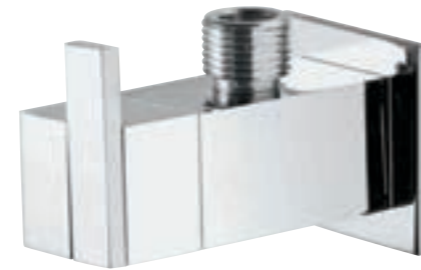

LEB-45053
Angular Stop Cock
with Wall Flange