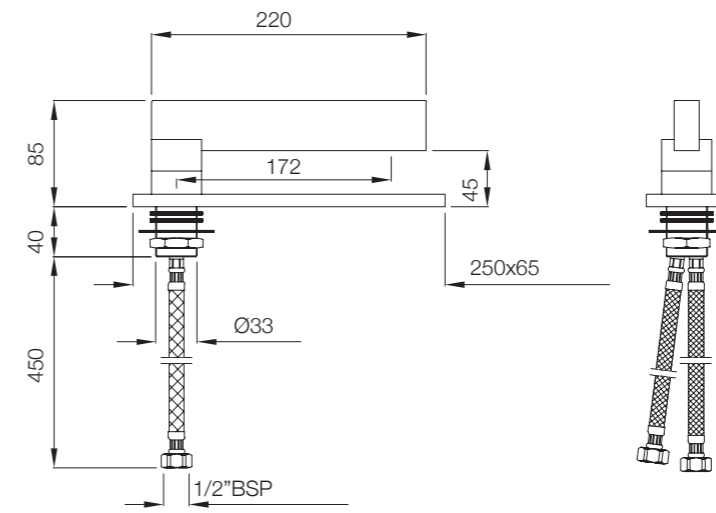

LIN-71011B