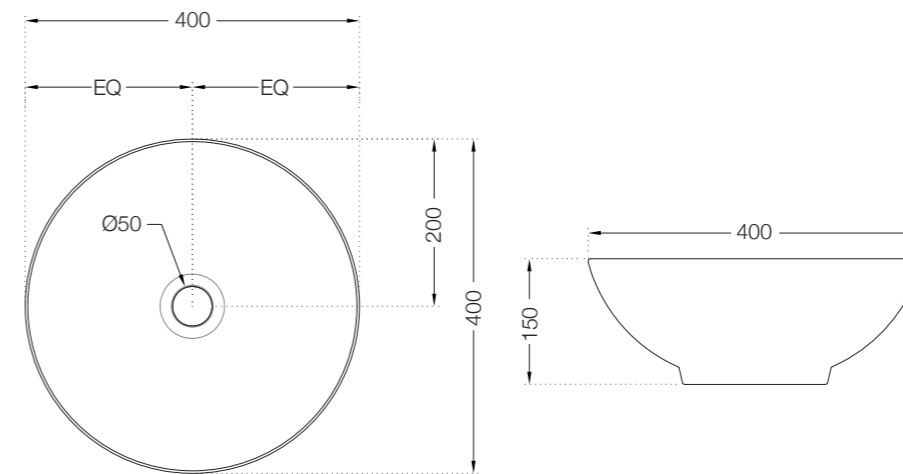

FREE STANDING
BATH TUB

ABT-WHT-FSBTCF2011

ABT-WHT-FSBTTA3011

ARTIZE +

ADS-WBF-6490I

ADS-MBT-64913

ADS-BLW-6440I

ADS-BLW-64915