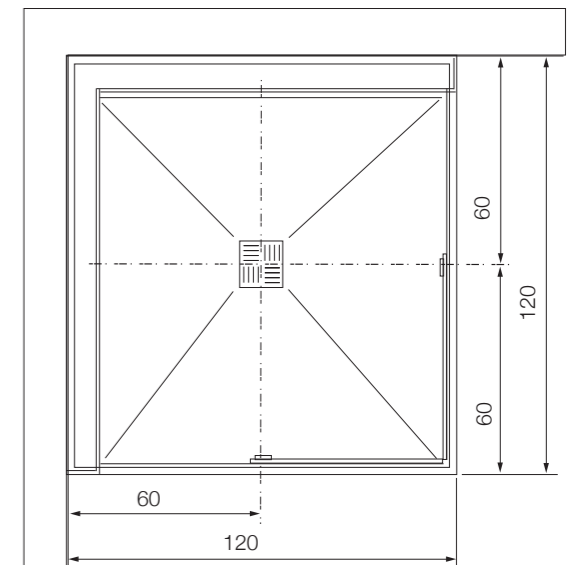

ASG-WHT-BOXJAQ1201

Also Available

ASG-BRN-BOXJAQ1203

ASG-GRY-BOXJAQ1202