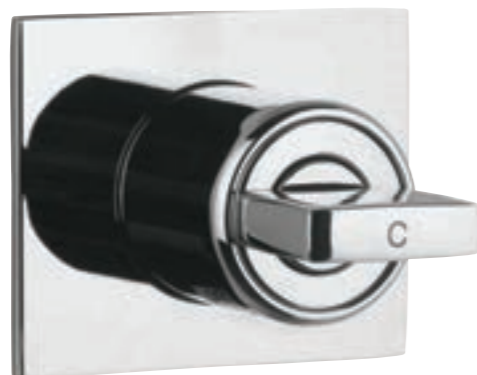

CEL47083
Concealed Stop Cock
with Adjustable Wall
Flange Size 15 mm
Also Available
CEL-47089
Concealed Stop Cock
with Adjustable Wall
Flange Size 20 mm