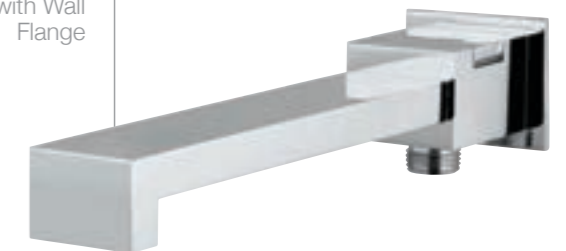

Cellini Bath Tub Spout with Wall Flange

SPT-47463

Cellini Bath Tub Spout with Button Attachment for Hand Shower with Wall Flange

SPT-45463

Leblanc Bath Tub Spout with Button Attachment for Hand Shower with Wall Flange