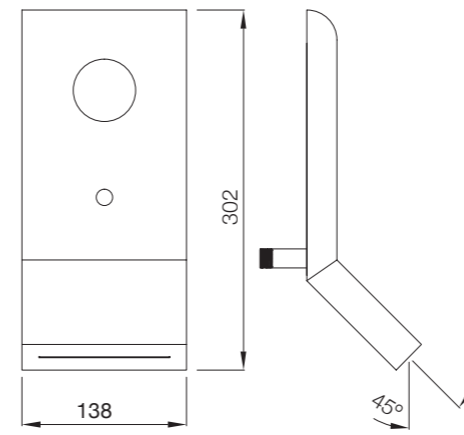

LEX-67023B