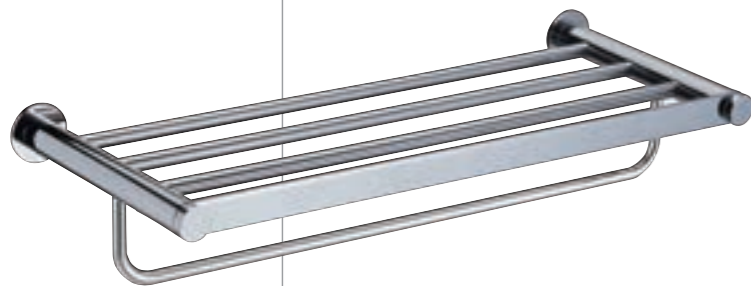

QUA-61743
WC Brush Holder

ONY-59731
Soap Dish Holder

ONY-59775
Stainless Steel Shelf

ONY-59741
Tumbler Holder

ONY-59711
Single Towel Rail
600 mm Long

ONY-59723
Towel Holder

ONY-59713
Double Towel Rail
600 mm Long

ONY-59781
Towel Rack 600 mm
Long with Lower
Hanger

ONY-59743
WC Brush Holder

ONY-59791
Robe Hook

ONY-59757
Toilet Roll Holder
with Cover

DUO-62741
Tumbler with
Towel Holder

DUO-62743
Toilet Bursh Holder
with Shelf