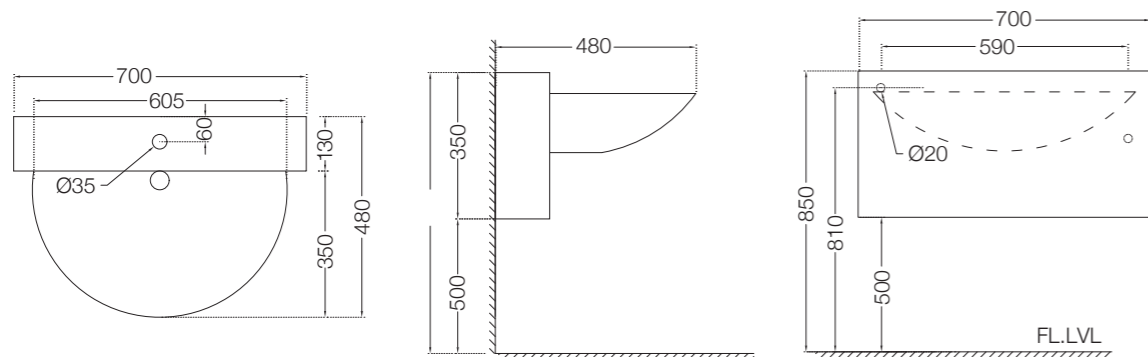

ADS-BLM-64905