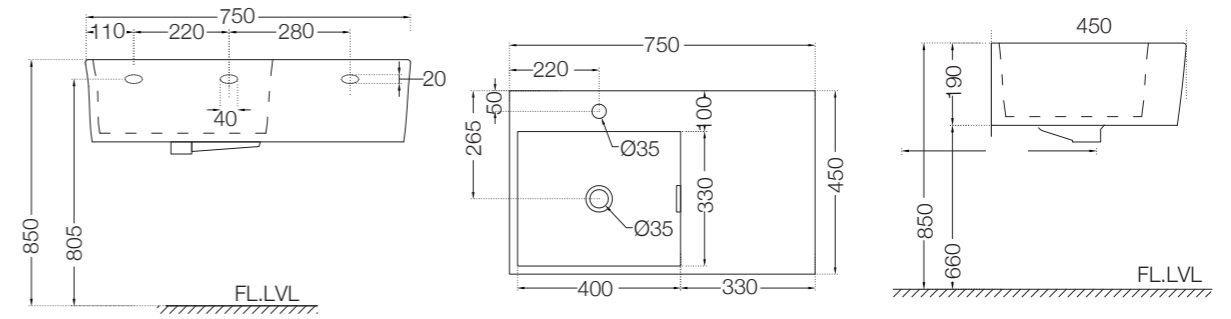

FREE STANDING
BATH TUB

ABT-WHT-FSBTCF2011

ABT-WHT-FSBTTA3011

ARTIZE +

ADS-WBF-6490I

ADS-MBT-64913

ADS-BLW-6440I

ADS-BLW-64915