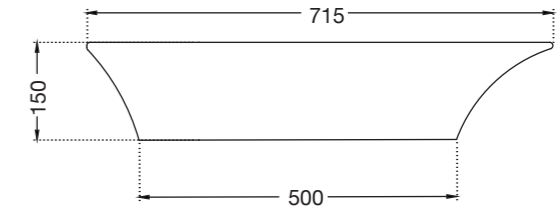

TIS-WHT-73931