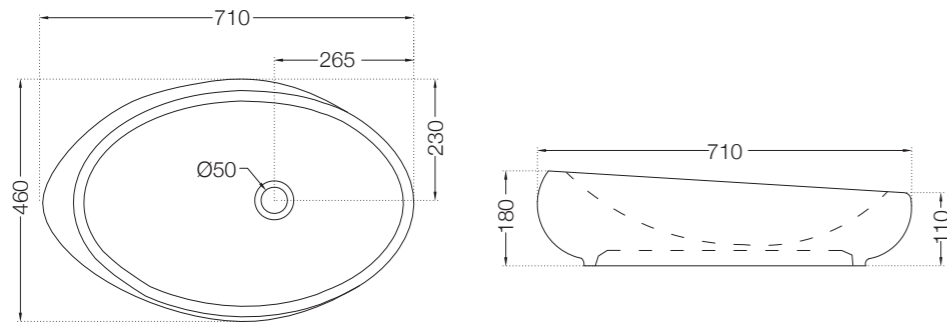

FREE STANDING
BATH TUB

ABT-WHT-FSBTCF2011

ABT-WHT-FSBTTA3011

ARTIZE +

ADS-WBF-6490I

ADS-MBT-64913

ADS-BLW-6440I

ADS-BLW-64915