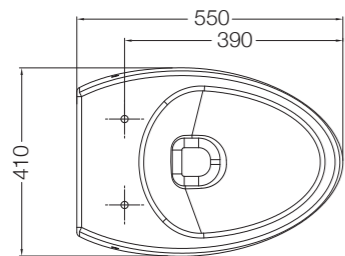

KAS-WHT-49951UF