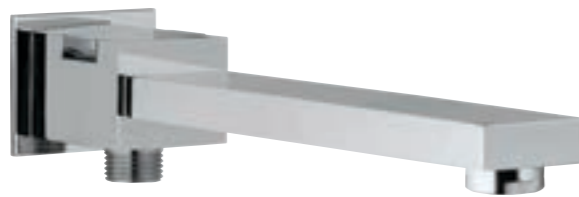

Angelo Bath Tub Spout with Wall Flange

SPT-73429

Tiaara Bath Tub Spout with Wall Flange

SPT-53463

Angelo Bath Tub Spout with Button Attachment for Hand Shower with Wall Flange

SPT-73463

Tiaara Bath Tub Spout with Button attachment for Hand Shower with Wall Flange