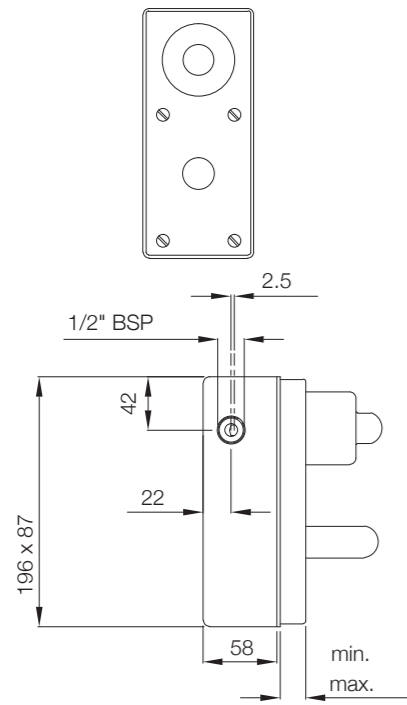

LEX-67187

LEX-67859