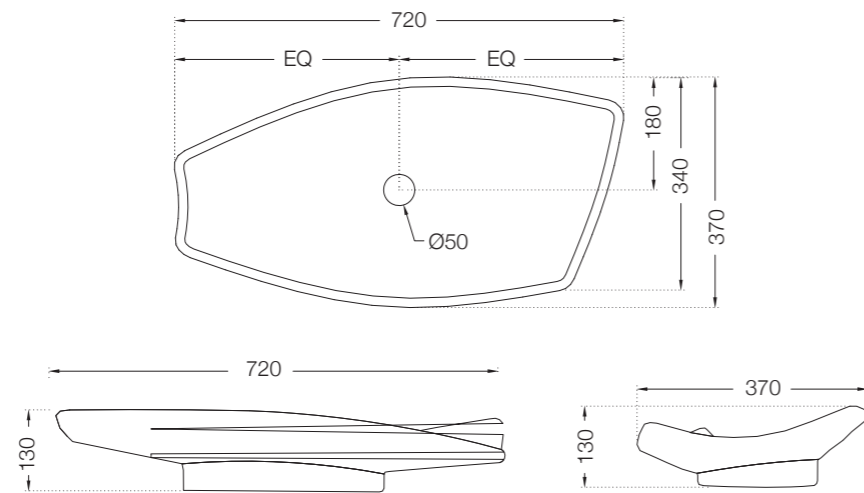

ADS-WHT-64917