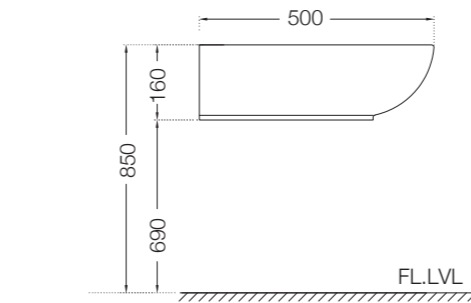

SGS-WHT-41803