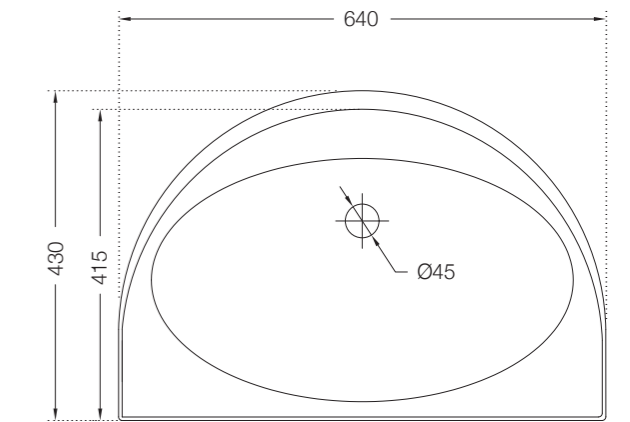

CFS-WHT-69953BIUF