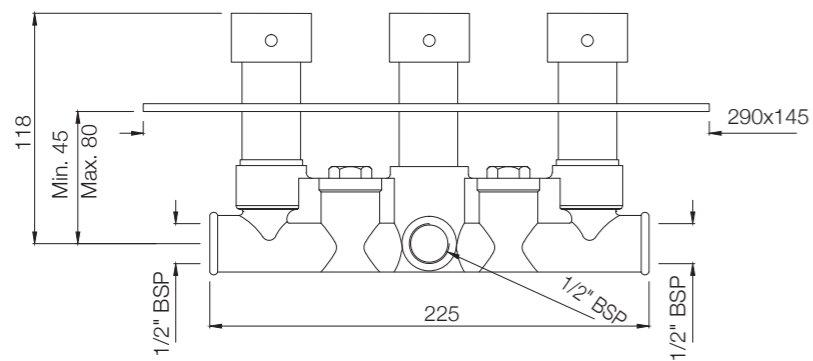

KAVALIER

KAV-49037

KAV-49041

KAV-49427