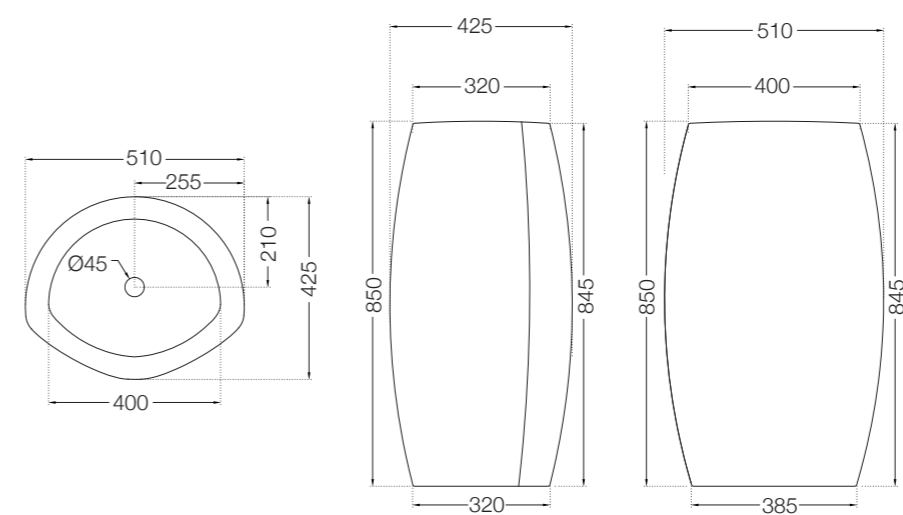

FREE STANDING
BATH TUB

ABT-WHT-FSBTCF2011

ABT-WHT-FSBTTA3011

ARTIZE +

ADS-WBF-6490I

ADS-MBT-64913

ADS-BLW-6440I

ADS-BLW-64915