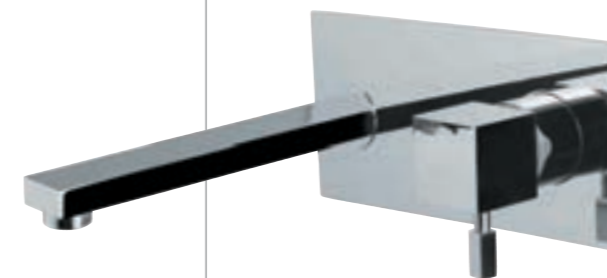

Single Lever
Concealed Basin
Mixer (Wall
Mounted) with
Spout (Composite
One Piece Body)