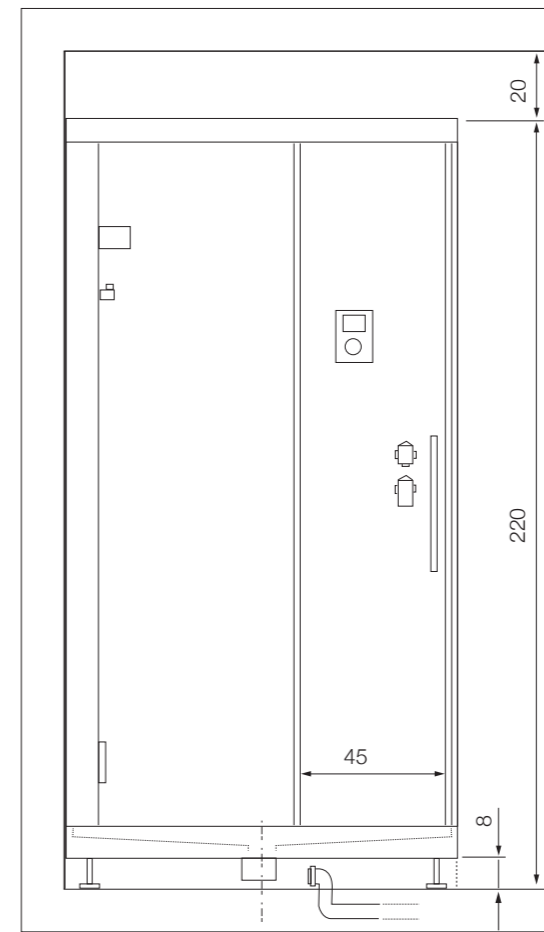

ASG-WHT-BOXJAQ1201

Also Available

ASG-BRN-BOXJAQ1203

ASG-GRY-BOXJAQ1202