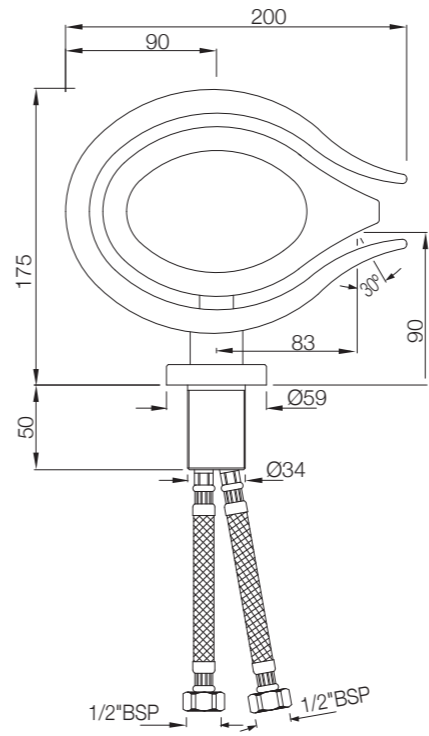

TWR-75011B