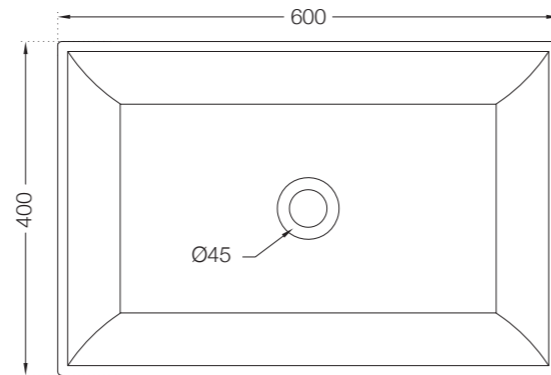

LEX-67213B