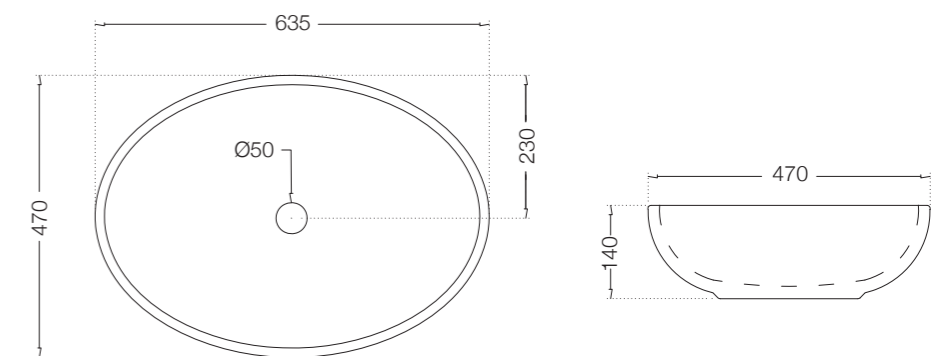

FREE STANDING
BATH TUB

ABT-WHT-FSBTCF2011

ABT-WHT-FSBTTA3011

ARTIZE +

ADS-WBF-6490I

ADS-MBT-64913

ADS-BLW-6440I

ADS-BLW-64915