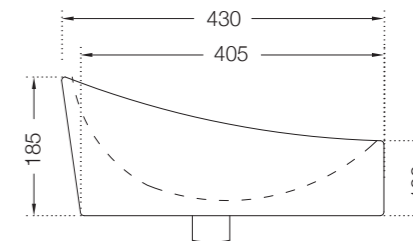

CFS-WHT-69901