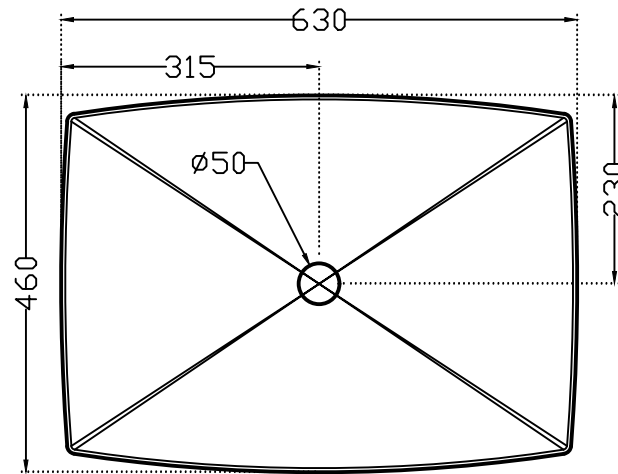

Artize

XQS-WHT-43901

TOP VIEW

FRONT VIEW

SIDE VIEW

ALL DIMENSIONS ARE IN MM.
(TOLERANCE ± 5 MM)