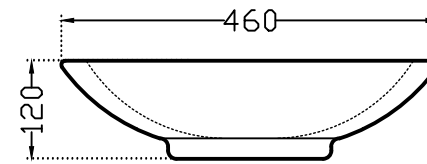

Artize

XQS-WHT-43901

TOP VIEW

FRONT VIEW

SIDE VIEW

ALL DIMENSIONS ARE IN MM.
(TOLERANCE ± 5 MM)