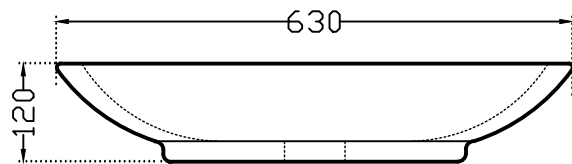

Artize

XQS-WHT-43901

TOP VIEW

FRONT VIEW

SIDE VIEW

ALL DIMENSIONS ARE IN MM.
(TOLERANCE ± 5 MM)