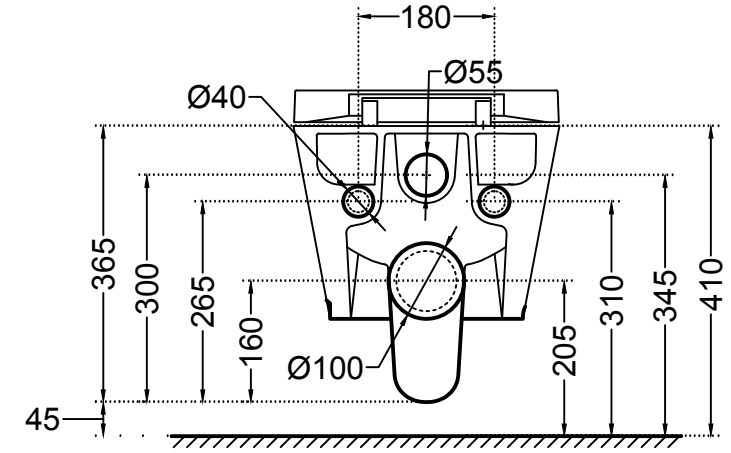

Artize

LXS-WHT-67951

TOP VIEW

FRONT VIEW

SIDE VIEW

BACK VIEW

ALL DIMENSIONS ARE IN MM.
(TOLERANCE ± 5 MM)