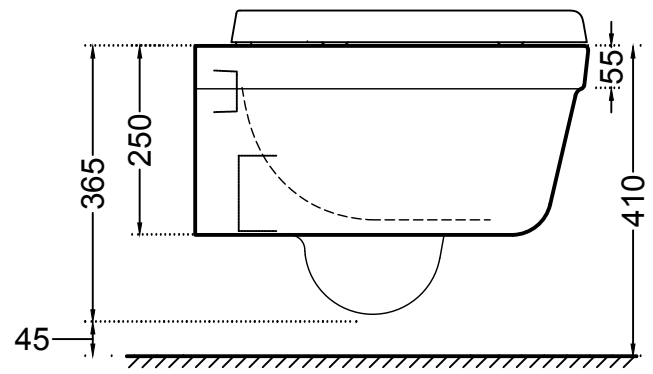

Artize

LXS-WHT-67951

TOP VIEW

FRONT VIEW

SIDE VIEW

BACK VIEW

ALL DIMENSIONS ARE IN MM.
(TOLERANCE ± 5 MM)