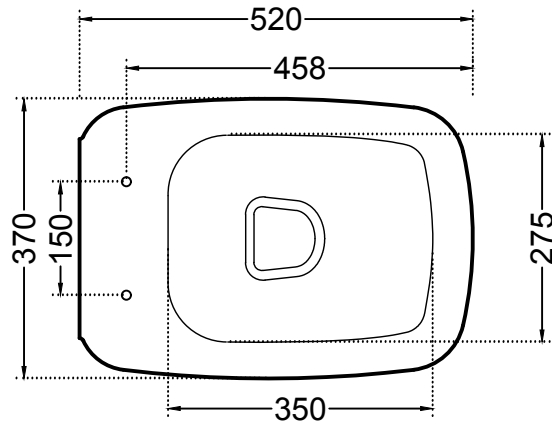

Artize

LXS-WHT-67951

TOP VIEW

FRONT VIEW

SIDE VIEW

BACK VIEW

ALL DIMENSIONS ARE IN MM.
(TOLERANCE ± 5 MM)