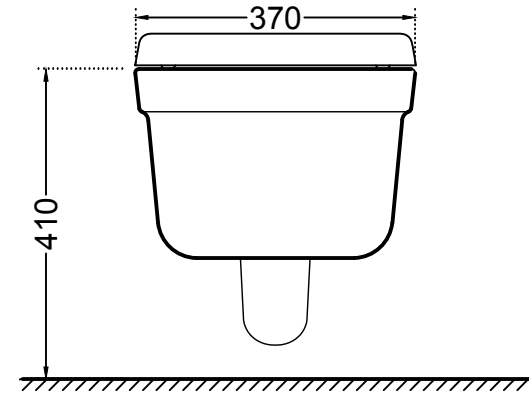

Artize

LXS-WHT-67951

TOP VIEW

FRONT VIEW

SIDE VIEW

BACK VIEW

ALL DIMENSIONS ARE IN MM.
(TOLERANCE ± 5 MM)