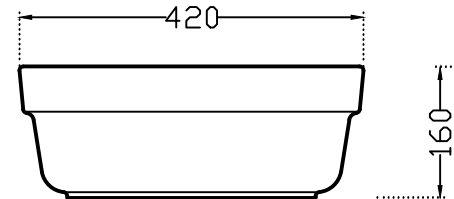

Artize

LXS-WHT-67901

TOP VIEW

FRONT VIEW

SIDE VIEW

ALL DIMENSIONS ARE IN MM.
(TOLERANCE ± 5 MM)