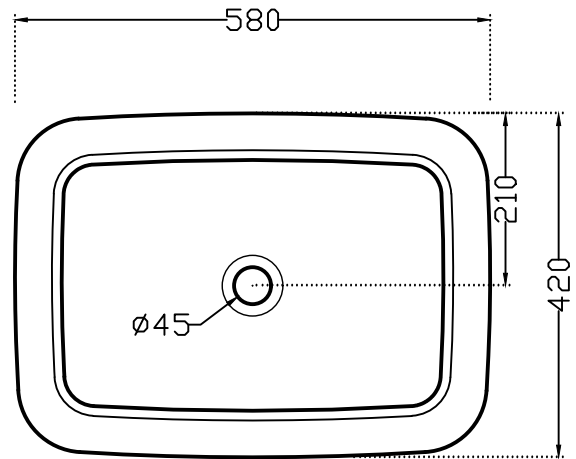

Artize

LXS-WHT-67901

TOP VIEW

FRONT VIEW

SIDE VIEW

ALL DIMENSIONS ARE IN MM.
(TOLERANCE ± 5 MM)