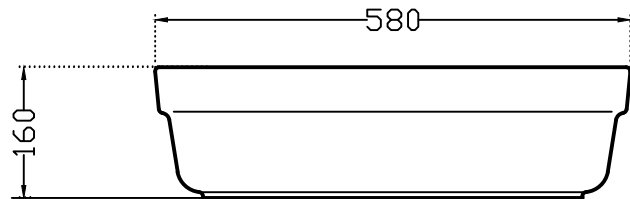

Artize

LXS-WHT-67901

TOP VIEW

FRONT VIEW

SIDE VIEW

ALL DIMENSIONS ARE IN MM.
(TOLERANCE ± 5 MM)