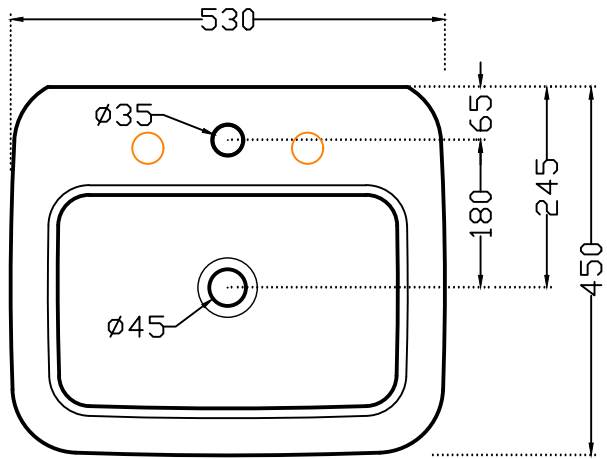

Artize

LXS-WHT-67801

TOP VIEW

FL.LVL

BACK VIEW

FL.LVL

SIDE VIEW

ALL DIMENSIONS ARE IN MM.
(TOLERANCE ± 5 MM)