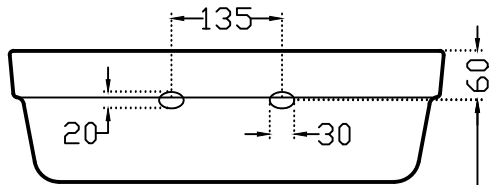

Artize

LXS-WHT-67801

TOP VIEW

FL.LVL

BACK VIEW

FL.LVL

SIDE VIEW

ALL DIMENSIONS ARE IN MM.
(TOLERANCE ± 5 MM)