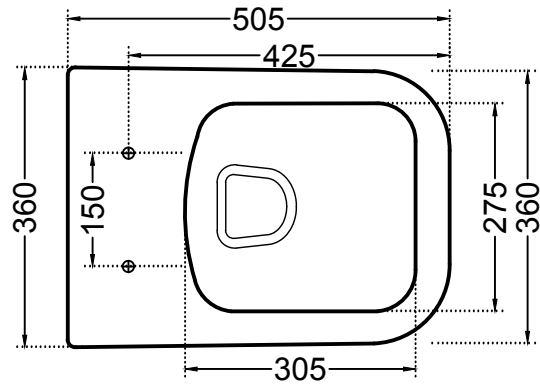

# Artize

LBS-WHT-45951

TOP VIEW

FRONT VIEW

SIDE VIEW

BACK VIEW

ALL DIMENSIONS ARE IN MM.  
(TOLERANCE  $\pm 5$  MM)