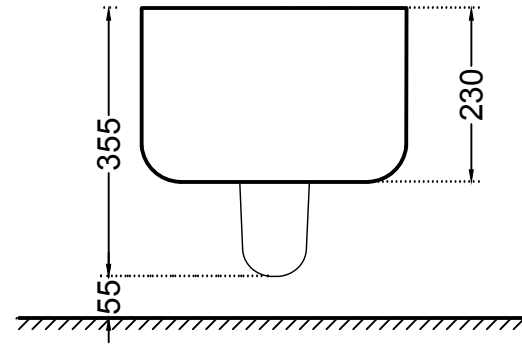

# Artize

LBS-WHT-45951

TOP VIEW

FRONT VIEW

SIDE VIEW

BACK VIEW

ALL DIMENSIONS ARE IN MM.  
(TOLERANCE  $\pm 5$  MM)