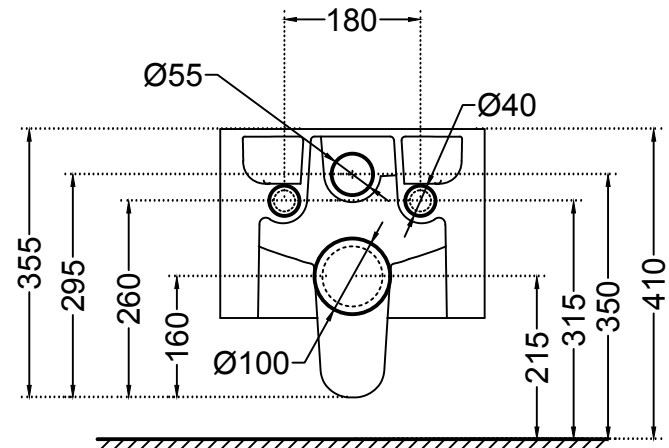

# Artize

LBS-WHT-45951

TOP VIEW

FRONT VIEW

SIDE VIEW

BACK VIEW

ALL DIMENSIONS ARE IN MM.  
(TOLERANCE  $\pm 5$  MM)