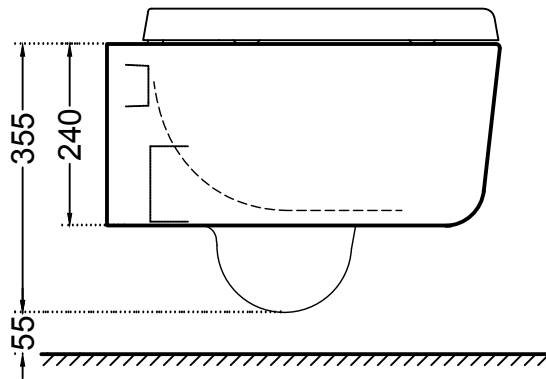

# Artize

LBS-WHT-45951

TOP VIEW

FRONT VIEW

SIDE VIEW

BACK VIEW

ALL DIMENSIONS ARE IN MM.  
(TOLERANCE  $\pm 5$  MM)