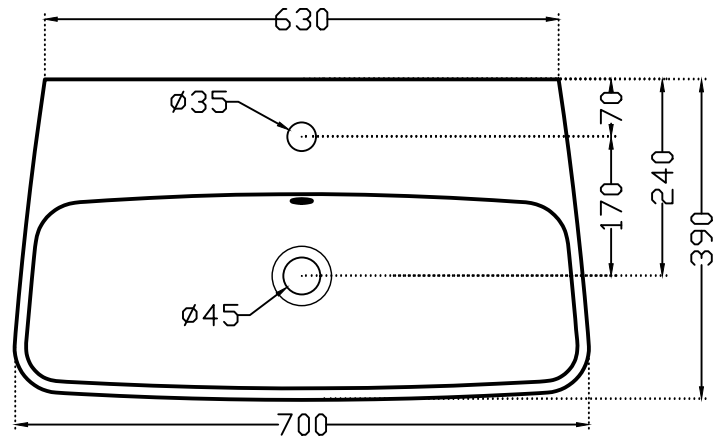

Artize

EPS-WHT-65801

TOP VIEW

BACK VIEW

SIDE VIEW

ALL DIMENSIONS ARE IN MM.
(TOLERANCE ± 5 MM)