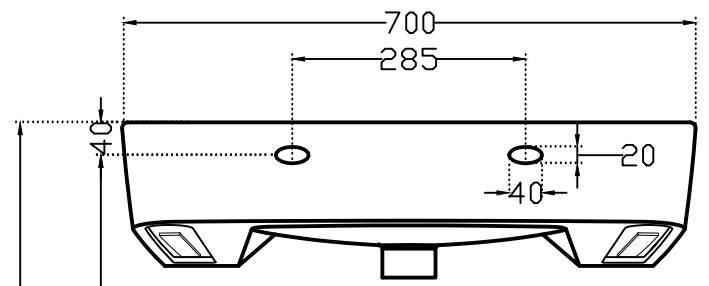

Artize

EPS-WHT-65801

TOP VIEW

BACK VIEW

SIDE VIEW

ALL DIMENSIONS ARE IN MM.
(TOLERANCE ± 5 MM)