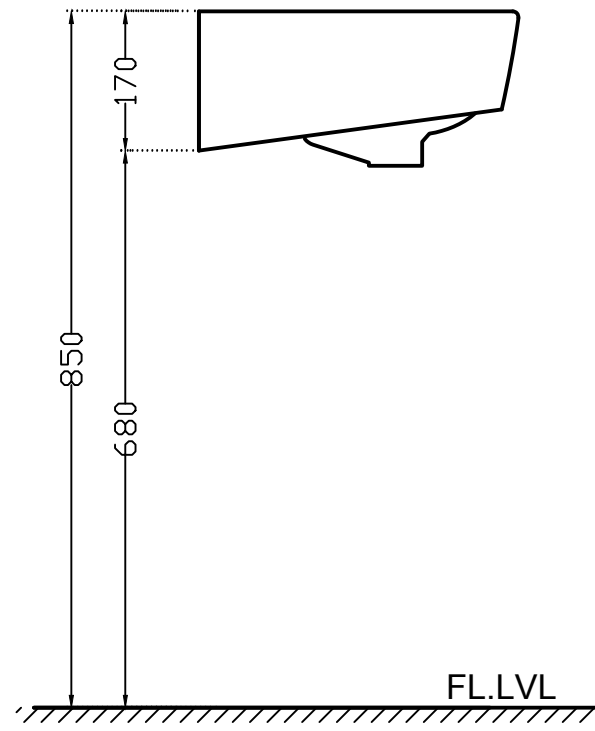

Artize

EPS-WHT-65801

TOP VIEW

BACK VIEW

SIDE VIEW

ALL DIMENSIONS ARE IN MM.
(TOLERANCE ± 5 MM)