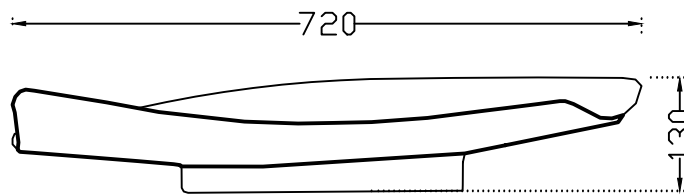

# Artize

ADS-WHT-64917

TOP VIEW

BOTTOM VIEW

FRONT VIEW

RIGHT SIDE VIEW

BACK VIEW

LEFT SIDE VIEW

ALL DIMENSIONS ARE IN MM.  
(TOLERANCE  $\pm 5$  MM)