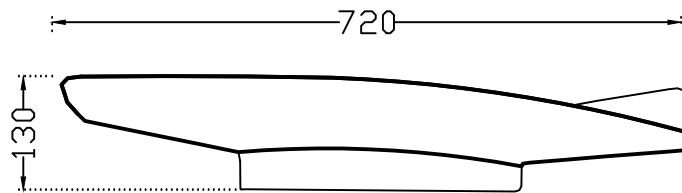

# Artize

ADS-WHT-64917

TOP VIEW

BOTTOM VIEW

FRONT VIEW

RIGHT SIDE VIEW

BACK VIEW

LEFT SIDE VIEW

ALL DIMENSIONS ARE IN MM.  
(TOLERANCE  $\pm 5$  MM)