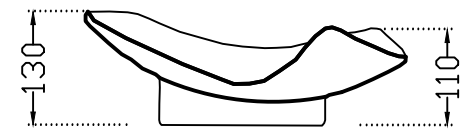

# Artize

ADS-WHT-64917

TOP VIEW

BOTTOM VIEW

FRONT VIEW

RIGHT SIDE VIEW

BACK VIEW

LEFT SIDE VIEW

ALL DIMENSIONS ARE IN MM.  
(TOLERANCE  $\pm 5$  MM)