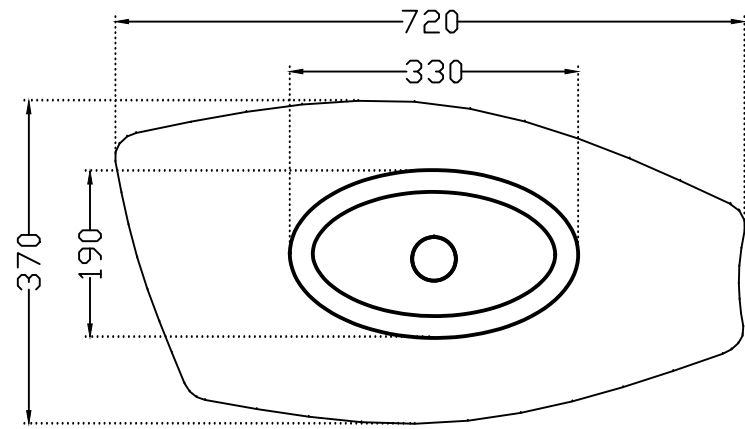

# Artize

ADS-WHT-64917

TOP VIEW

BOTTOM VIEW

FRONT VIEW

RIGHT SIDE VIEW

BACK VIEW

LEFT SIDE VIEW

ALL DIMENSIONS ARE IN MM.  
(TOLERANCE  $\pm 5$  MM)