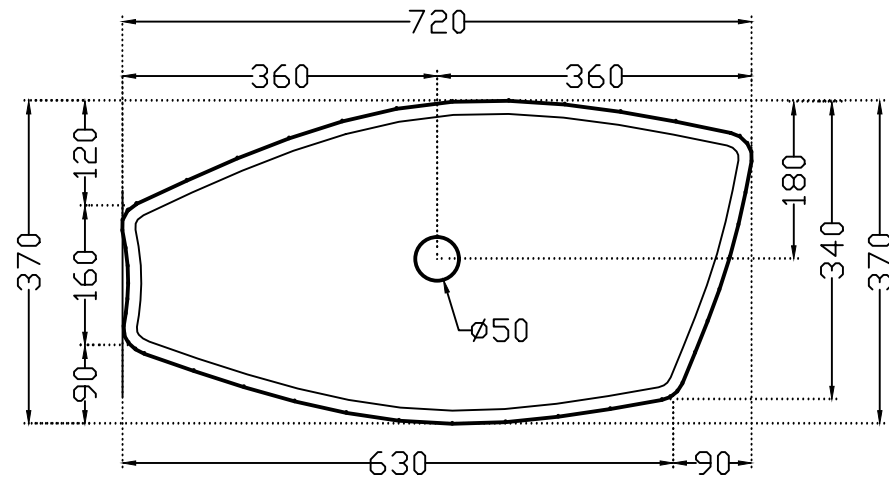

# Artize

ADS-WHT-64917

TOP VIEW

BOTTOM VIEW

FRONT VIEW

RIGHT SIDE VIEW

BACK VIEW

LEFT SIDE VIEW

ALL DIMENSIONS ARE IN MM.  
(TOLERANCE  $\pm 5$  MM)