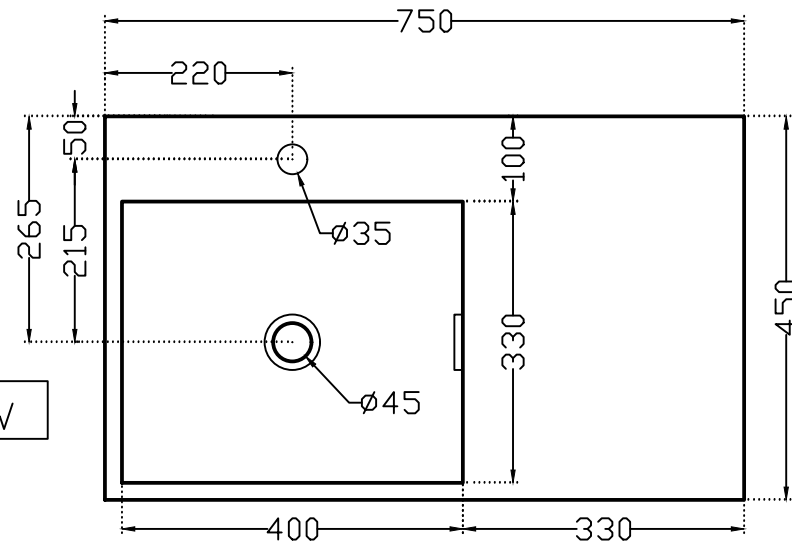

Artize

ADS-WHT-64803

TOP VIEW

BACK VIEW

SIDE VIEW

ALL DIMENSIONS ARE IN MM.
(TOLERANCE ± 5 MM)