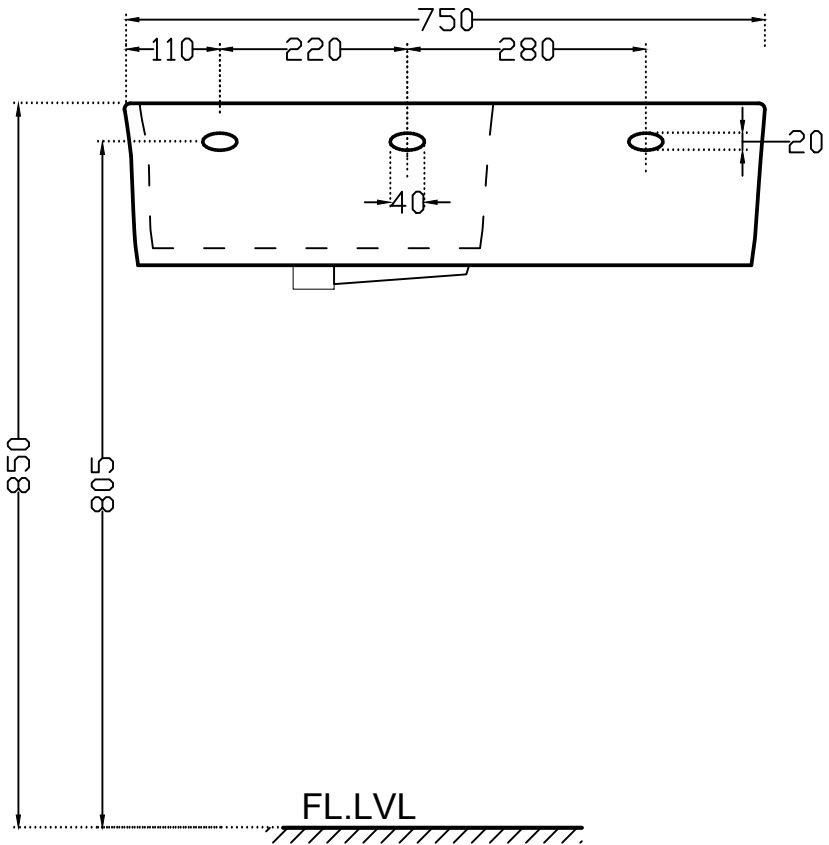

Artize

ADS-WHT-64803

TOP VIEW

BACK VIEW

SIDE VIEW

ALL DIMENSIONS ARE IN MM.
(TOLERANCE ± 5 MM)