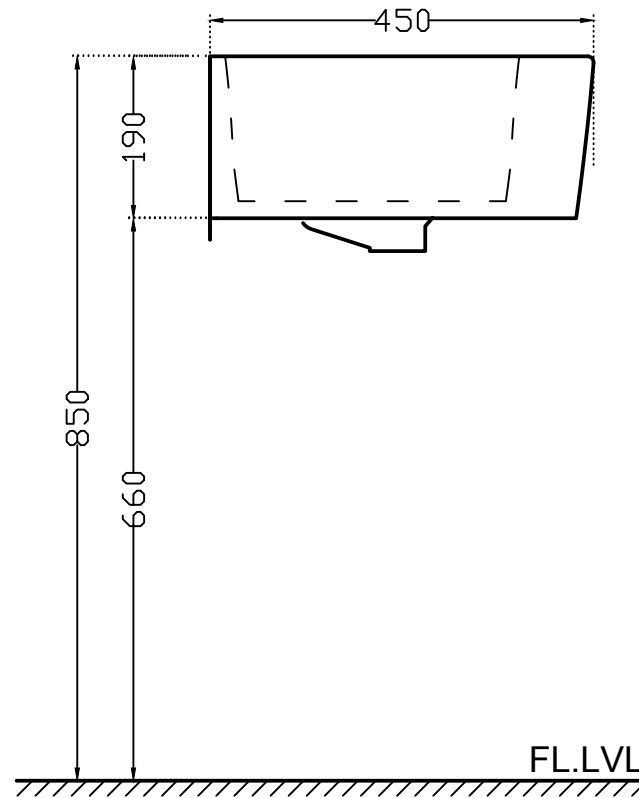

Artize

ADS-WHT-64803

TOP VIEW

BACK VIEW

SIDE VIEW

ALL DIMENSIONS ARE IN MM.
(TOLERANCE ± 5 MM)