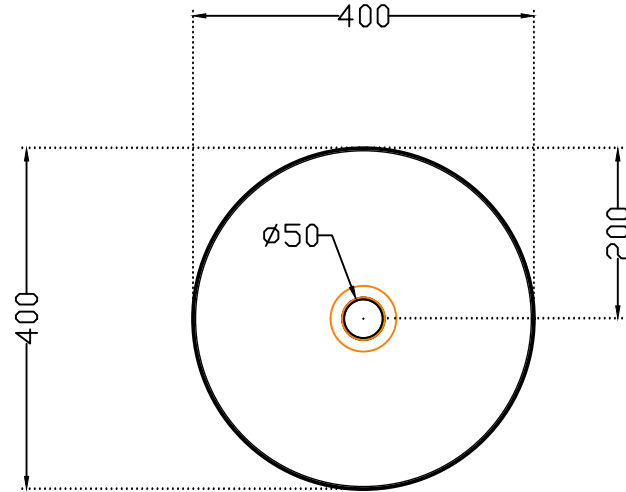

**Artize**

ADS-WBF-64901

TOP VIEW

FRONT VIEW

ALL DIMENSIONS ARE IN MM.  
(TOLERANCE  $\pm 5$  MM)