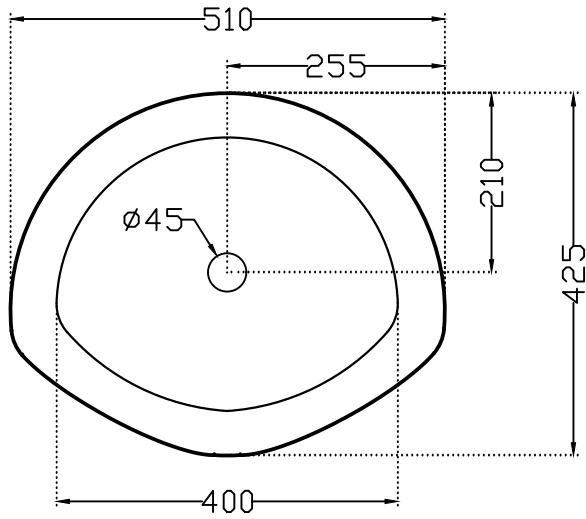

Artize

ADS-BLW-64401

TOP VIEW

BOTTOM VIEW

FRONT VIEW

ALL DIMENSIONS ARE IN MM.
(TOLERANCE ± 5 MM)