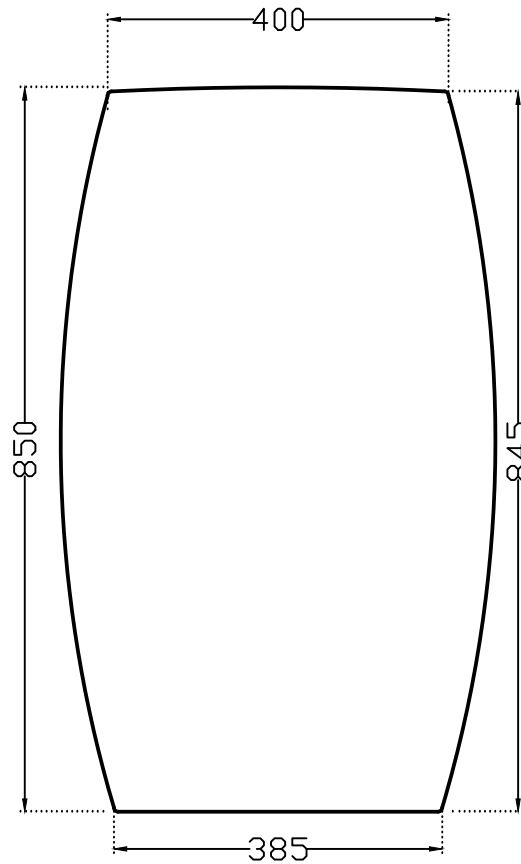

Artize

ADS-BLW-64401

TOP VIEW

BOTTOM VIEW

FRONT VIEW

ALL DIMENSIONS ARE IN MM.
(TOLERANCE ± 5 MM)