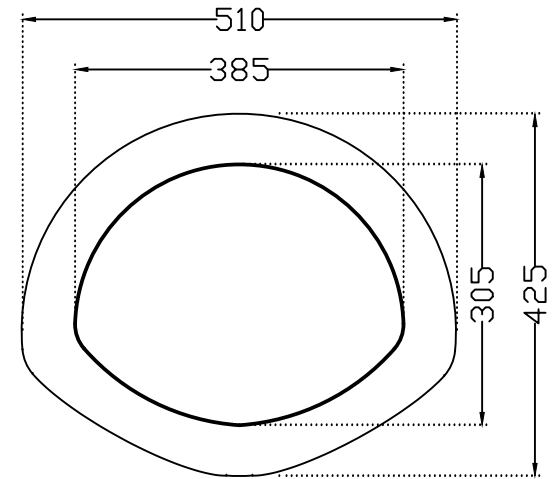

Artize

ADS-BLW-64401

TOP VIEW

BOTTOM VIEW

FRONT VIEW

ALL DIMENSIONS ARE IN MM.
(TOLERANCE ± 5 MM)