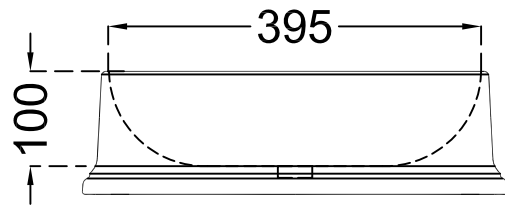

TOP VIEW

BOTTOM VIEW

SIDE VIEW

BACK VIEW

	Jaquar Group Global Headquarters Plot No. 3, Sector- M-11, IMT Manesar Gurgaon, NCR - 122050, India E-mail : Sales: support@jaquar.com Customer Service : service@jaquar.com	ITEM CODE	VCS-WHT-503905
		ITEM TYPE	TABLE TOP BASIN
		ITEM SIZE	450x450x130 mm
	ALL DIMENSIONS ARE IN MM. (TOLERANCE ± 5 MM)		