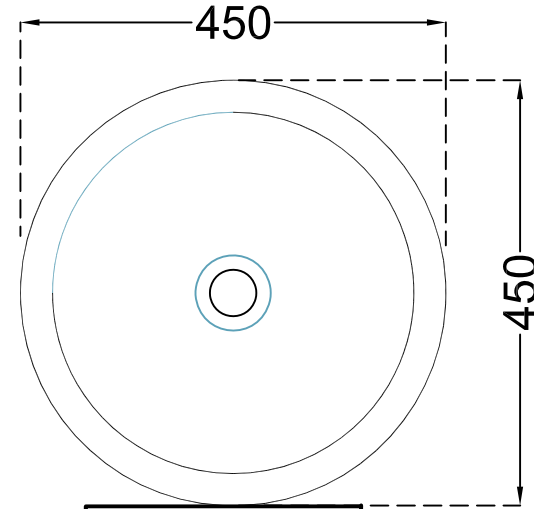

TOP VIEW

BOTTOM VIEW

SIDE VIEW

BACK VIEW

	Jaquar Group Global Headquarters Plot No. 3, Sector- M-11, IMT Manesar Gurgaon, NCR - 122050, India E-mail : Sales: support@jaquar.com Customer Service : service@jaquar.com	ITEM CODE	VCS-WHT-503905
		ITEM TYPE	TABLE TOP BASIN
		ITEM SIZE	450x450x130 mm
	ALL DIMENSIONS ARE IN MM. (TOLERANCE ± 5 MM)		