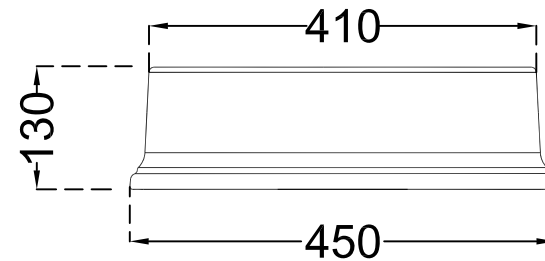

TOP VIEW

BOTTOM VIEW

SIDE VIEW

BACK VIEW

	Jaquar Group Global Headquarters Plot No. 3, Sector- M-11, IMT Manesar Gurgaon, NCR - 122050, India E-mail : Sales: support@jaquar.com Customer Service : service@jaquar.com	ITEM CODE	VCS-WHT-503905
		ITEM TYPE	TABLE TOP BASIN
		ITEM SIZE	450x450x130 mm
	ALL DIMENSIONS ARE IN MM. (TOLERANCE ± 5 MM)		