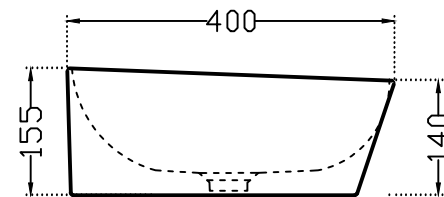

TOP VIEW

FRONT VIEW

SIDE VIEW

	Jaquar Group Global Headquarters Plot No. 3, Sector- M-11, IMT Manesar Gurgaon, NCR - 122050, India E-mail : Sales: support@jaquar.com Customer Service : service@jaquar.com		ITEM CODE	AUS-WHT-519901
			ITEM TYPE	TABLE TOP BASIN
			ITEM SIZE	700X400X155 mm
	ALL DIMENSIONS ARE IN MM. (TOLERANCE ± 5 MM)			