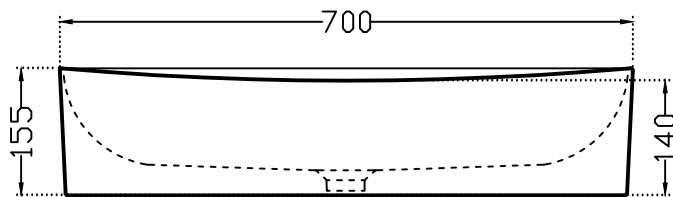

TOP VIEW

FRONT VIEW

SIDE VIEW

	Jaquar Group Global Headquarters Plot No. 3, Sector- M-11, IMT Manesar Gurgaon, NCR - 122050, India E-mail : Sales: support@jaquar.com Customer Service : service@jaquar.com		ITEM CODE	AUS-WHT-519901
			ITEM TYPE	TABLE TOP BASIN
			ITEM SIZE	700X400X155 mm
	ALL DIMENSIONS ARE IN MM. (TOLERANCE ± 5 MM)			