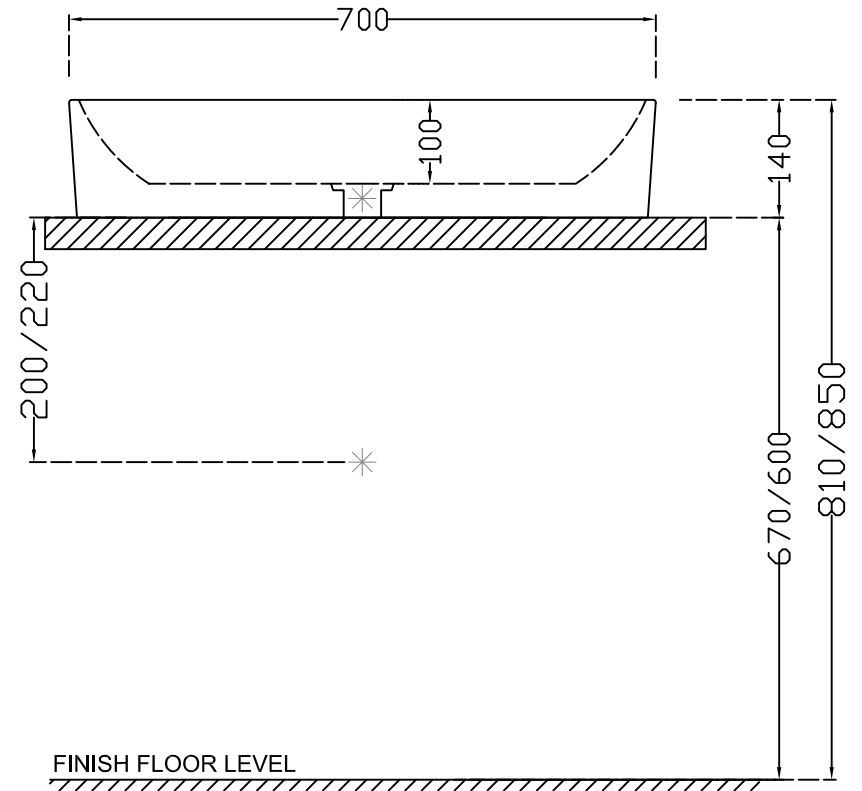

INSTALLATION SIDE VIEW