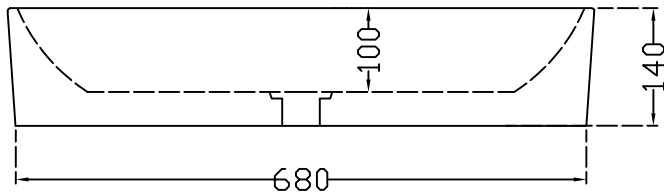

FRONT VIEW

Jaquar Group

Global Headquarters
Plot No. 3, Sector- M-11, IMT Manesar
Gurgaon, NCR - 122050, India
E-mail : Sales: support@jaquar.com
Customer Service : service@jaquar.com

ITEM CODE	ADS-MBT-649913
ITEM TYPE	TABLE TOP BASIN STATWARIO WHITE WITH THICK GREY VEINS
ITEM SIZE	700x440x140 mm
ALL DIMENSIONS ARE IN MM. (TOLERANCE ± 5 MM)