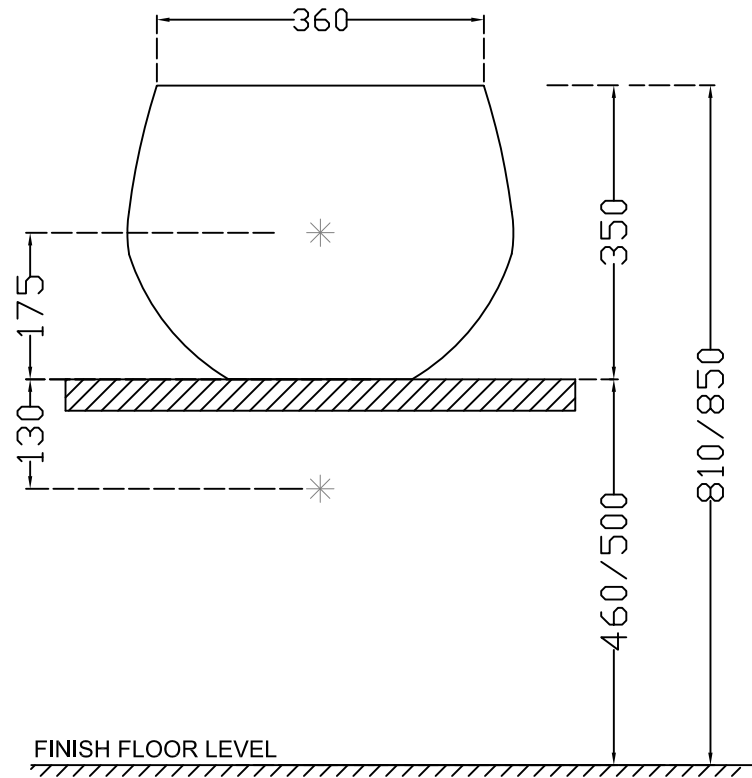

TOP VIEW

SIDE VIEW

FINISH FLOOR LEVEL

|   |  |  |  |
|---|--|--|--|
|  | <b>Jaquar Group</b><br>Global Headquarters<br>Plot No. 3, Sector- M-11, IMT Manesar<br>Gurgaon, NCR - 122050, India<br>E-mail : Sales: support@jaquar.com<br>Customer Service : service@jaquar.com |  | ITEM CODE<br>ADS-MBT-649911                        |
|   |  |  | ITEM TYPE<br>TABLE TOP BASIN CRYSTAL PURE<br>WHITE |
|   |  |  | ITEM SIZE<br>420x420x350 mm                        |
|   | ALL DIMENSIONS ARE IN MM. (TOLERANCE ± 5 MM)   |  |  |