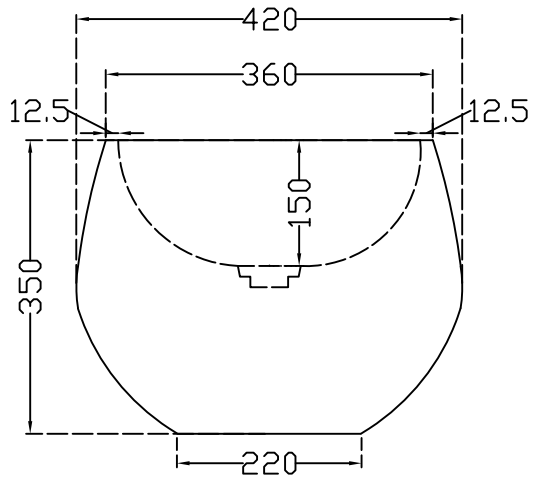

TOP VIEW

SIDE VIEW

FINISH FLOOR LEVEL

|   |  |  |  |
|---|--|--|--|
|  | <b>Jaquar Group</b><br>Global Headquarters<br>Plot No. 3, Sector- M-11, IMT Manesar<br>Gurgaon, NCR - 122050, India<br>E-mail : Sales: support@jaquar.com<br>Customer Service : service@jaquar.com |  | ITEM CODE<br>ADS-MBT-649911                        |
|   |  |  | ITEM TYPE<br>TABLE TOP BASIN CRYSTAL PURE<br>WHITE |
|   |  |  | ITEM SIZE<br>420x420x350 mm                        |
|   | ALL DIMENSIONS ARE IN MM. (TOLERANCE ± 5 MM)   |  |  |