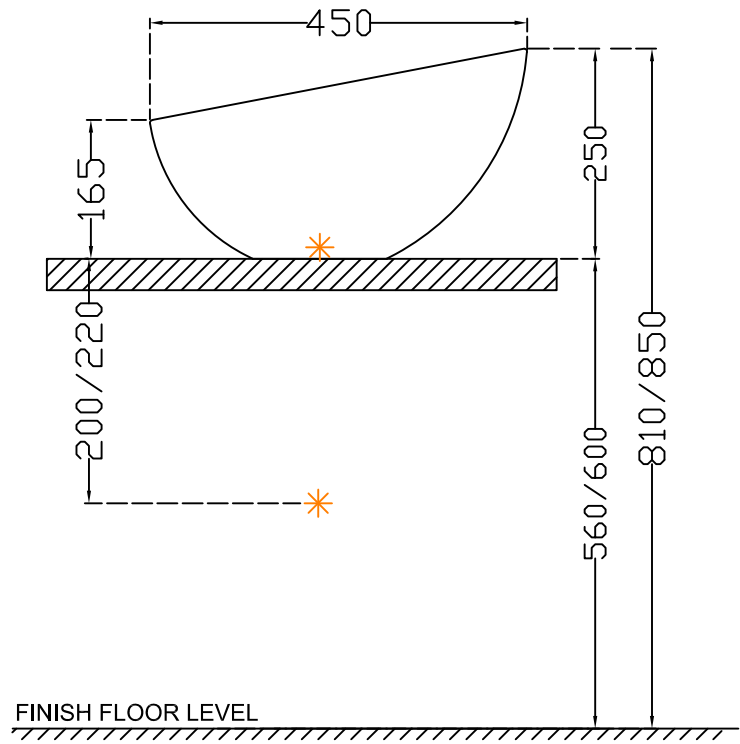

TOP VIEW

SIDE VIEW

FINISH FLOOR LEVEL

	<b>Jaquar Group</b> Global Headquarters Plot No. 3, Sector- M-11, IMT Manesar Gurgaon, NCR - 122050, India E-mail : Sales: support@jaquar.com Customer Service : service@jaquar.com		ITEM CODE	ADS-MBT-649909
			ITEM TYPE	TABLE TOP BASIN BANSWARA WHITE WITH LIGHT VEINS
			ITEM SIZE	450x450x250 mm
	ALL DIMENSIONS ARE IN MM. (TOLERANCE ± 5 MM)			