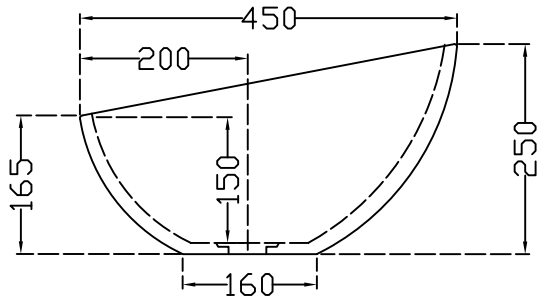

TOP VIEW

SIDE VIEW

FINISH FLOOR LEVEL

	<b>Jaquar Group</b> Global Headquarters Plot No. 3, Sector- M-11, IMT Manesar Gurgaon, NCR - 122050, India E-mail : Sales: support@jaquar.com Customer Service : service@jaquar.com		ITEM CODE	ADS-MBT-649909
			ITEM TYPE	TABLE TOP BASIN BANSWARA WHITE WITH LIGHT VEINS
			ITEM SIZE	450x450x250 mm
	ALL DIMENSIONS ARE IN MM. (TOLERANCE ± 5 MM)			