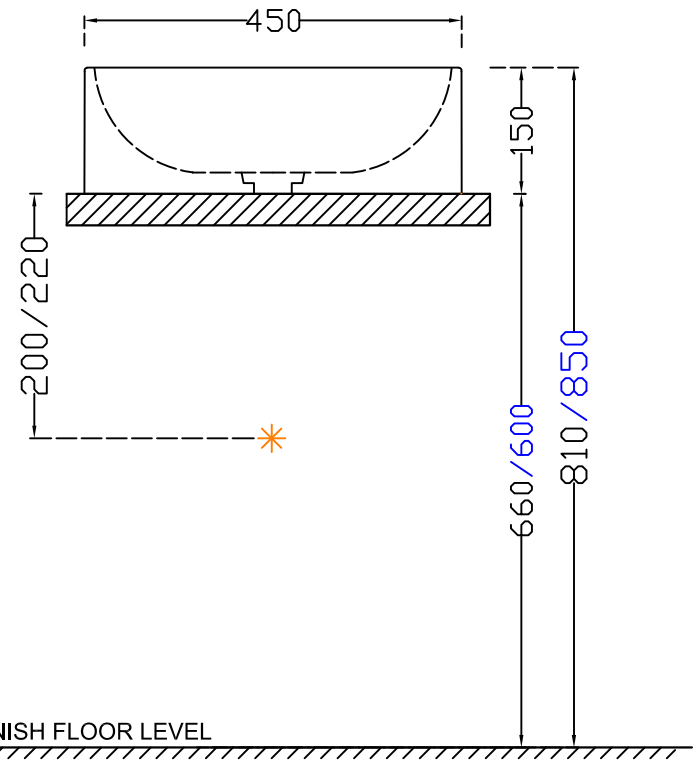

TOP VIEW

SIDE VIEW

INSTALLATION SIDE VIEW

	Jaquar Group Global Headquarters Plot No. 3, Sector- M-11, IMT Manesar Gurgaon, NCR - 122050, India E-mail : Sales: support@jaquar.com Customer Service : service@jaquar.com		ITEM CODE ADS-MBT-649907
			ITEM TYPE TABLE TOP BASIN BANSWARA WHITE WITH PURPLE VEINS
			ITEM SIZE 450x450x150 mm
	ALL DIMENSIONS ARE IN MM. (TOLERANCE ± 5 MM)		