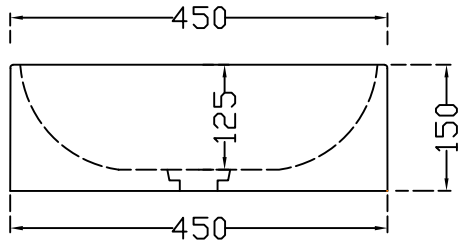

TOP VIEW

SIDE VIEW

INSTALLATION SIDE VIEW

	Jaquar Group Global Headquarters Plot No. 3, Sector- M-11, IMT Manesar Gurgaon, NCR - 122050, India E-mail : Sales: support@jaquar.com Customer Service : service@jaquar.com		ITEM CODE ADS-MBT-649907
			ITEM TYPE TABLE TOP BASIN BANSWARA WHITE WITH PURPLE VEINS
			ITEM SIZE 450x450x150 mm
	ALL DIMENSIONS ARE IN MM. (TOLERANCE ± 5 MM)		