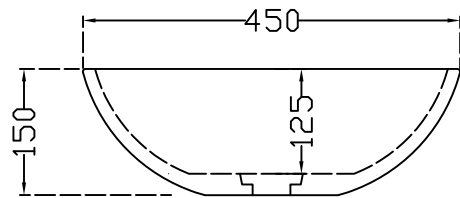

TOP VIEW

SIDE VIEW

INSTALLATION SIDE VIEW

| | | | | |
|--|---|--|-----------|---|
|  | <h2>Jaquar Group</h2> | | ITEM CODE | ADS-MBT-649903 |
| | Global Headquarters Plot No. 3, Sector- M-11, IMT Manesar Gurgaon, NCR - 122050, India E-mail : Sales: support@jaquar.com Customer Service : service@jaquar.com | | ITEM TYPE | TABLE TOP BASINBANSWARA WHITE WITH LIGHT VEINS |
| | | | ITEM SIZE | 450x450x150 mm |
| | ALL DIMENSIONS ARE IN MM. (TOLERANCE ± 5 MM) | | | |