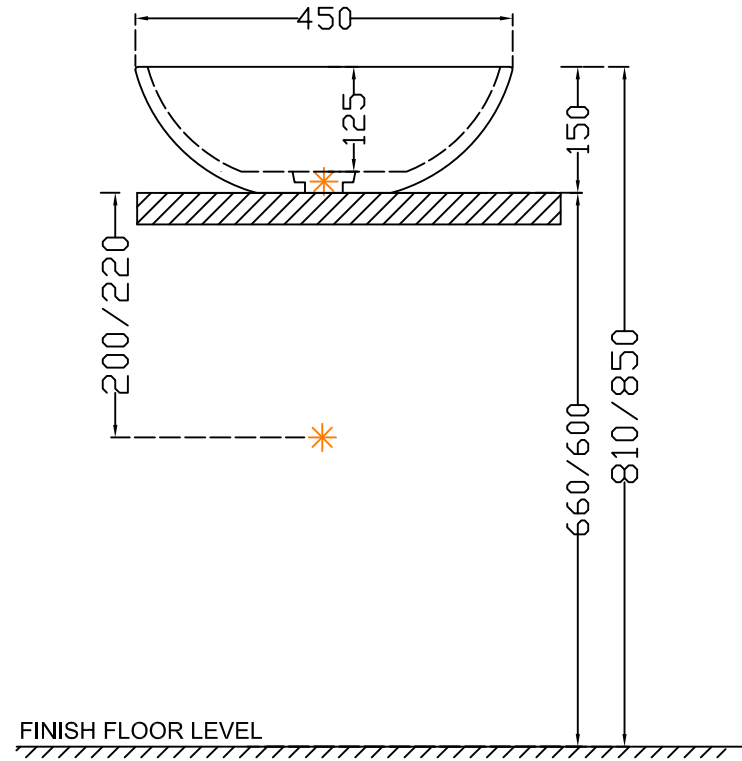

TOP VIEW

SIDE VIEW

INSTALLATION SIDE VIEW

| | | | | |
|--|---|--|-----------|---|
|  | <h2>Jaquar Group</h2> | | ITEM CODE | ADS-MBT-649903 |
| | Global Headquarters Plot No. 3, Sector- M-11, IMT Manesar Gurgaon, NCR - 122050, India E-mail : Sales: support@jaquar.com Customer Service : service@jaquar.com | | ITEM TYPE | TABLE TOP BASINBANSWARA WHITE WITH LIGHT VEINS |
| | | | ITEM SIZE | 450x450x150 mm |
| | ALL DIMENSIONS ARE IN MM. (TOLERANCE ± 5 MM) | | | |