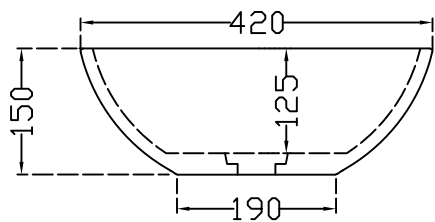

TOP VIEW

SIDE VIEW

INSTALLATION SIDE VIEW

Jaquar Group

Global Headquarters
Plot No. 3, Sector- M-11, IMT Manesar
Gurgaon, NCR - 122050, India
E-mail : Sales: support@jaquar.com
Customer Service : service@jaquar.com

ITEM CODE	ADS-MBT-649901
ITEM TYPE	TABLE TOP BASIN CRYSTAL PURE WHITE
ITEM SIZE	420x420x150 mm
ALL DIMENSIONS ARE IN MM. (TOLERANCE ± 5 MM)