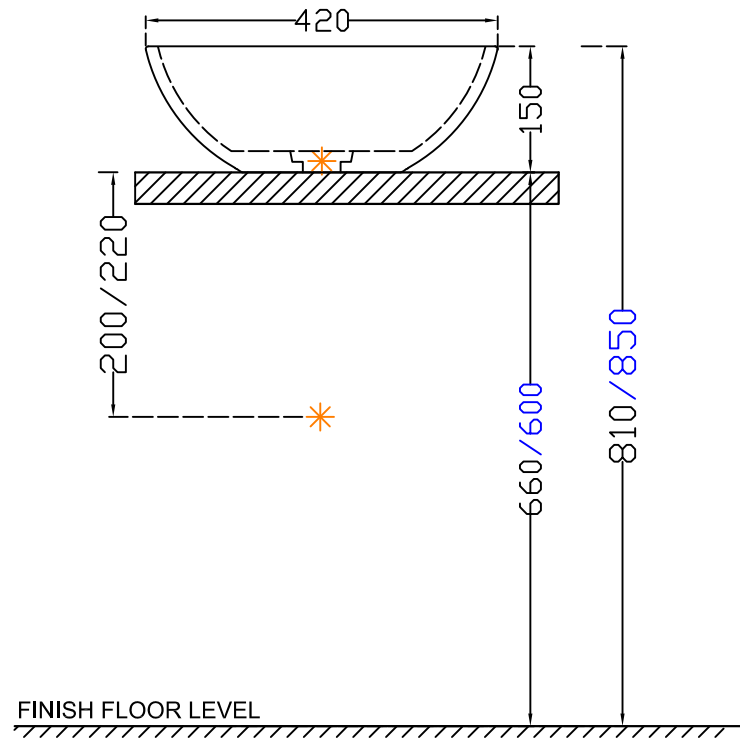

INSTALLATION SIDE VIEW

Jaquar Group

Global Headquarters
Plot No. 3, Sector- M-11, IMT Manesar
Gurgaon, NCR - 122050, India
E-mail : Sales: support@jaquar.com
Customer Service : service@jaquar.com

ITEM CODE	ADS-MBT-649901
ITEM TYPE	TABLE TOP BASIN CRYSTAL PURE WHITE
ITEM SIZE	420x420x150 mm
ALL DIMENSIONS ARE IN MM. (TOLERANCE ± 5 MM)