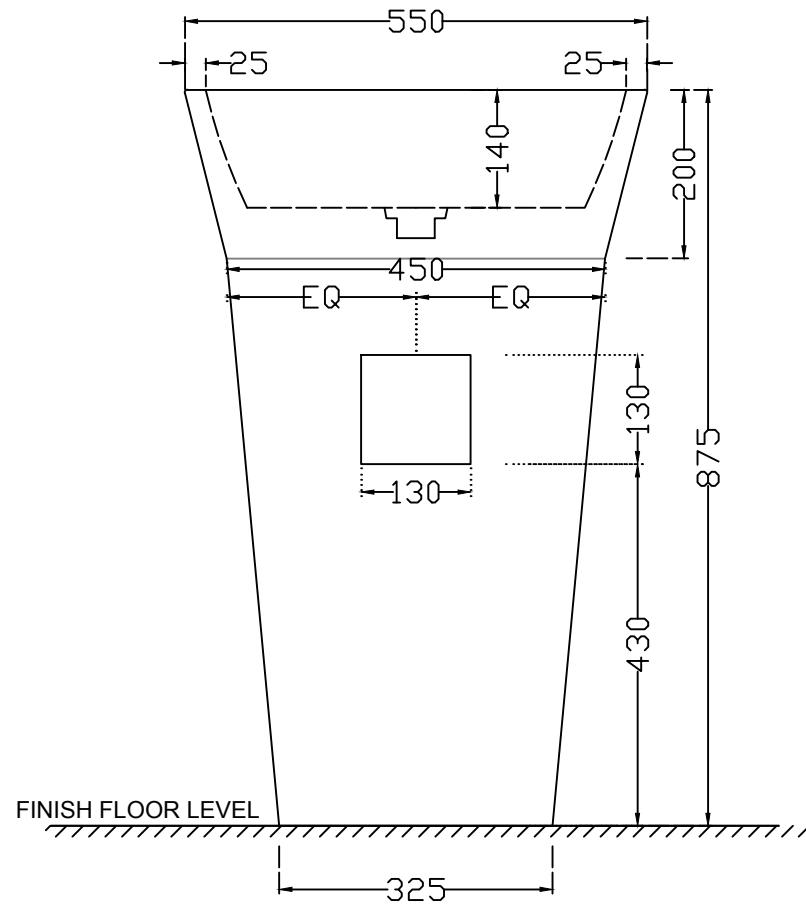

TOP VIEW

FRONT VIEW

FINISH FLOOR LEVEL

FINISH FLOOR LEVEL

BACK VIEW

	Jaquar Group	
	Global Headquarters	
	Plot No. 3, Sector- M-11, IMT Manesar Gurgaon, NCR - 122050, India	
	E-mail : Sales: support@jaquar.com Customer Service : service@jaquar.com	
ITEM CODE	ADS-MBT-649403	
ITEM TYPE	FLOOR STANDING BASIN BOTTOCINO CLASSICO BIEGE	
ITEM SIZE	550X550X875 mm	
ALL DIMENSIONS ARE IN MM. (TOLERANCE ± 5 MM)		