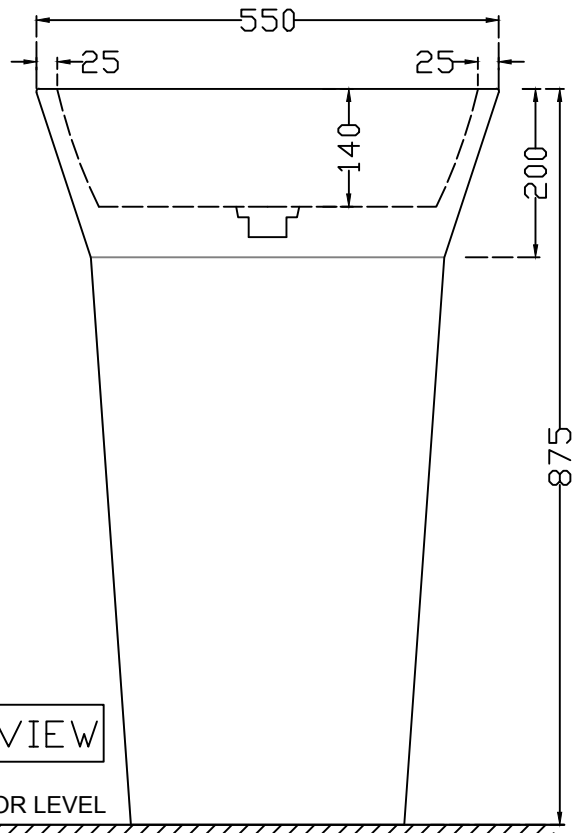

TOP VIEW

FRONT VIEW

FINISH FLOOR LEVEL

FINISH FLOOR LEVEL

BACK VIEW

	Jaquar Group	
	Global Headquarters	
	Plot No. 3, Sector- M-11, IMT Manesar Gurgaon, NCR - 122050, India	
	E-mail : Sales: support@jaquar.com Customer Service : service@jaquar.com	
ITEM CODE	ADS-MBT-649403	
ITEM TYPE	FLOOR STANDING BASIN BOTTOCINO CLASSICO BIEGE	
ITEM SIZE	550X550X875 mm	
ALL DIMENSIONS ARE IN MM. (TOLERANCE ± 5 MM)		