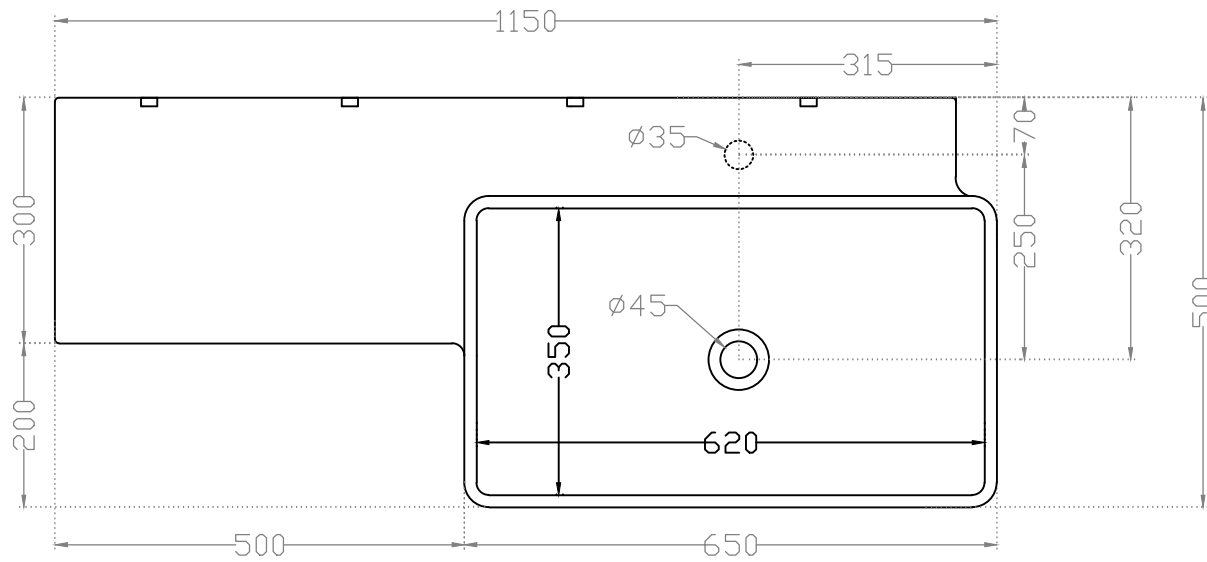

TOP VIEW

FL.LVL

SIDE VIEW

FL.LVL

BACK VIEW

| | | |
|---|--|-----------------|
|  | Jaquar Group Global Headquarters Plot No. 3, Sector- M-11, IMT Manesar Gurgaon, NCR - 122050, India E-mail : Sales: support@jaquar.com Customer Service : service@jaquar.com | |
| | ITEM CODE | LBS-WHT-45803 |
| | ITEM TYPE | WALL HUNG BASIN |
| | ITEM SIZE | 1150x500x110 mm |
| ALL DIMENSIONS ARE IN MM. (TOLERANCE ± 5 MM) | | |