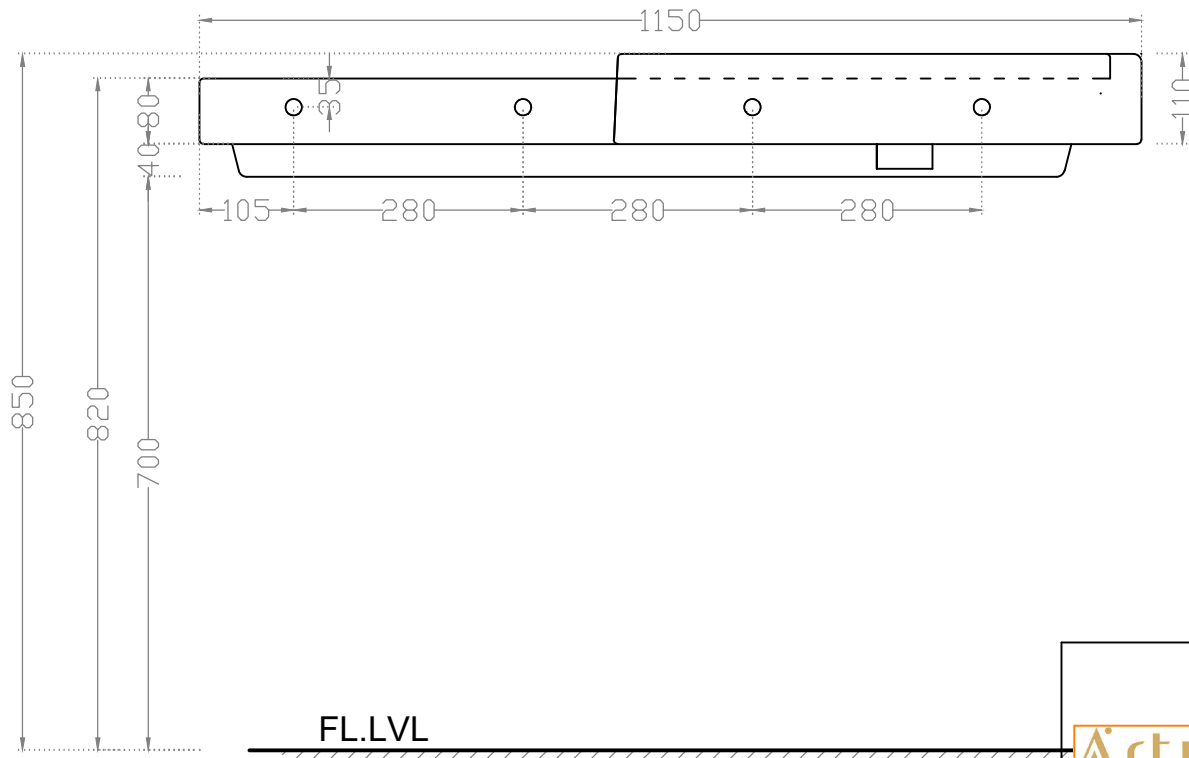

TOP VIEW

FL.LVL

SIDE VIEW

FL.LVL

BACK VIEW

| | | |
|---|--|-----------------|
|  | Jaquar Group Global Headquarters Plot No. 3, Sector- M-11, IMT Manesar Gurgaon, NCR - 122050, India E-mail : Sales: support@jaquar.com Customer Service : service@jaquar.com | |
| | ITEM CODE | LBS-WHT-45803 |
| | ITEM TYPE | WALL HUNG BASIN |
| | ITEM SIZE | 1150x500x110 mm |
| ALL DIMENSIONS ARE IN MM. (TOLERANCE ± 5 MM) | | |