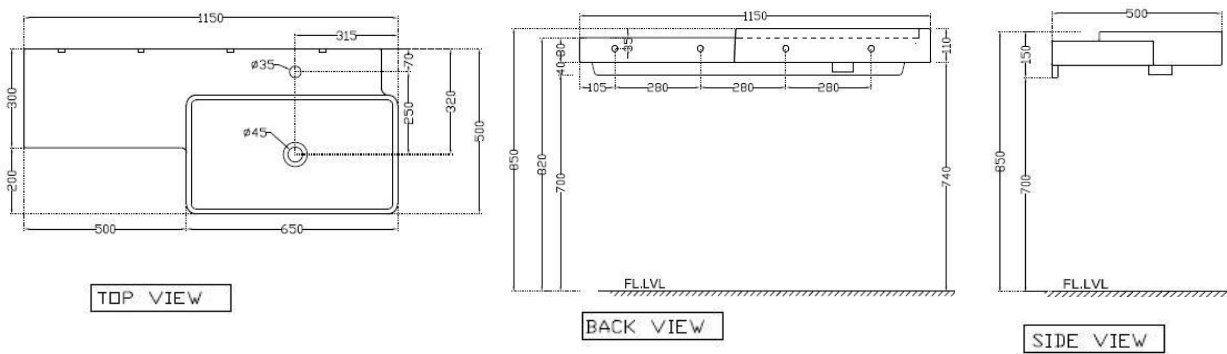

**SPECIFICATION DATASHEET**

**PRODUCT DETAILS**

<b>Manufacturer:</b>	Artize	<b>Type:</b>	Wall Hung Basin
<b>Outlet</b>	Vertical	<b>Colour:</b>	White
<b>Technical Details:</b>	Tap hole dia. $\varnothing 35 \pm 2$ mm (HIDE) Show in dotted li	<b>Material:</b>	Ceramic - Vitreous China
	ID of waste outlet hole dia. $\varnothing 45 \pm 3$ mm		
Horizontal distance between the centre line of the tap hole and the centre line of the waste outlet hole $\leq 250$ mm			

**PRODUCT IMAGE**

**TECHNICAL DRAWING**

<b>Product Dimension</b>	1150x500x110 mm	<b>FEATURES</b>  Basin With Extended Counter.
<b>Basin Inner Dimension</b>	620x350x90	
<b>Product Weight</b>	24.5 kg.	

**ACCESSORIES INCLUDED**

Rag bolt	ZPS-SNS-RB08
----------	--------------

**CERTIFICATION**

Compliance : EN 14688:2015 (E) /MS 2578:2014, AMD. 1 : 2017

DISCLAIMER: Our every effort has been made to ensure factual accuracy, the information presented subject to changes due to requirements in different sites, markets and/or countries. All dimensions are in mm (Tolerance  $\pm 5$  MM). Jaquar reserves the right to make the necessary amendments at any time without prior notice.