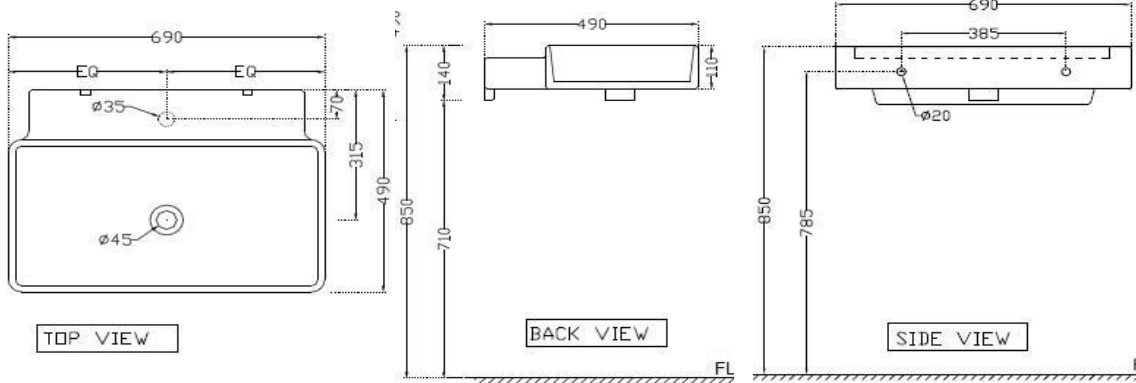

SPECIFICATION DATASHEET

PRODUCT DETAILS

Manufacturer :	Artize	Type:	Wall Hung Basin
Outlet	Vertical	Colour:	White
Technical Details:	Tap hole dia. $\varnothing 35 \pm 2$ mm (HIDE) Show in dotted li	Material:	Ceramic - Vitreous China
	ID of waste outlet hole dia. $\varnothing 45 \pm 3$ mm		
Horizontal distance between the centre line of the tap hole and the centre line of the waste outlet hole ≤ 245 mm			

PRODUCT IMAGE

TECHNICAL DRAWING

Product Dimension	690X490X110mm	FEATURES Basin With Sleek Finish.
Basin Inner Dimension	660x340x100mm	
Product Weight	20.1 kg.	

ACCESSORIES INCLUDED

Rag bolt	ZPS-SNS-RB08
----------	--------------

CERTIFICATION

Compliance : EN 14688:2015 (E) /MS 2578:2014, AMD. 1 : 2017  **CE**

DISCLAIMER: Our every effort has been made to ensure factual accuracy, the information presented subject to changes due to requirements in different sites, markets and/ or countries. All dimensions are in mm (Tolerance ± 5 MM). Jaquar reserves the right to make the necessary amendments at any time without prior notice.