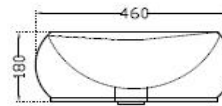

SPECIFICATION DATA SHEET

PRODUCT DETAILS

Manufacturer :	Artize	Type:	Table Top Basin	
Range	Kavalier	Colour:	White	
Outlet	Horizontal	Material:	Ceramic - Vitreous China	
Technical Details:	ID of waste outlet hole dia. $\varnothing 45 \pm 3$ mm		BOM doc.NO.	ASW/03/2018/23
	Horizontal distance between the Bowl edge and the centre line of the waste outlet hole ≤ 240 mm			

ARTICLE NAME: TABLE TOP BASIN

TECHNICAL DIMENSIONS

TOP VIEW

SIDE VIEW

Product Dimension	710x460x180mm	FEATURES Exclusive Design,Basin without Tap Hole, Anti Germ Glaze.
Basin Inner Dimension	650x400x125mm	
Product Weight	14.0 kg.	

CERTIFICATION

Compliance : EN 14688:2015 (E)

DISCLAIMER: Our every effort has been made to ensure factual accuracy, the information presented subject to changes due to requirements in different sites, markets and/ or countries. All dimensions are in mm (Tolerance ± 5 MM). Jaquar reserves the right to make the necessary amendments at any time without prior notice.