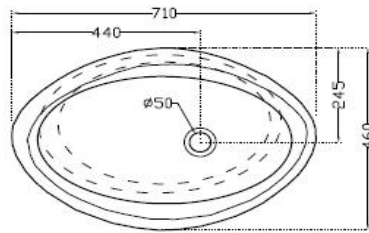

SPECIFICATION DATA SHEET

PRODUCT DETAILS

Manufacturer :	Artize	Type:	Table Top Basin	
Range	Kavalier	Colour:	White	
Outlet	Horizontal	Material:	Ceramic - Vitreous China	
Technical Details:	ID of waste outlet hole dia. $\varnothing 45 \pm 3$ mm		BOM doc.NO.	ASW/03/2018/23
	Horizontal distance between the Bowl edge and the centre line of the waste outlet hole ≤ 240 mm			

ARTICLE NAME: TABLE TOP BASIN

TECHNICAL DIMENSIONS

TOP VIEW

SIDE VIEW

Product Dimension	710x460x180mm	FEATURES Exclusive Design,Basin without Tap Hole, Anti Germ Glaze.
Basin Inner Dimension	650x400x125mm	
Product Weight	14.0 kg.	

CERTIFICATION

Compliance : EN 14688:2015 (E)

DISCLAIMER: Our every effort has been made to ensure factual accuracy, the information presented subject to changes due to requirements in different sites, markets and/ or countries. All dimensions are in mm (Tolerance ± 5 MM). Jaquar reserves the right to make the necessary amendments at any time without prior notice.