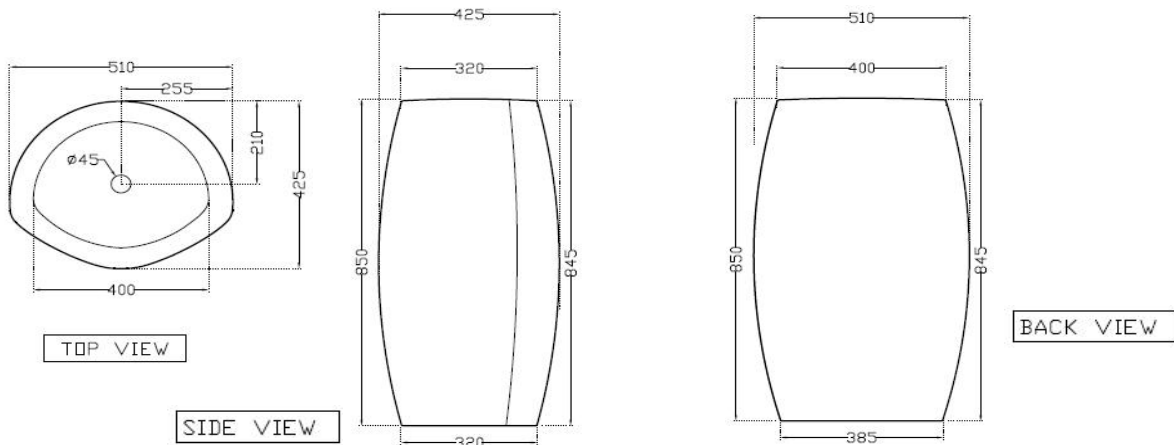

SPECIFICATION DATA SHEET

PRODUCT DETAILS

Manufacturer :	Artize	Type:	Floor standing Basin
Outlet	Vertical	Colour:	White and Black
Technical Details:	ID of waste outlet hole dia. $\varnothing 45 \pm 3$ mm	Material:	Ceramic - Vitreous China
Horizontal distance between the Bowl edge and the centre line of the waste outlet hole ≤ 210 mm			

PRODUCT IMAGE

TECHNICAL DRAWING

Product Dimension	510X425X850 mm	FEATURES Dual Colour Floor Standing Basin, Anti Germ Glaze
Basin Inner Dimension	400X320X150 mm	
Product Weight	43 kg	

ACCESSORIES INCLUDED

PVC Bottle Trap	ZPS-WHT-5602
PVC Outlet Pipe	ZPS-WHT-5602A

CERTIFICATION

Compliance : EN 14688:2015 (E) /MS 2578:2014, AMD. 1 : 2017		
--	---	---

DISCLAIMER: Our every effort has been made to ensure factual accuracy, the information presented subject to changes due to requirements in different sites, markets and/ or countries. All dimensions are in mm (Tolerance ± 5 MM). Jaquar reserves the right to make the necessary amendments at any time without prior notice.