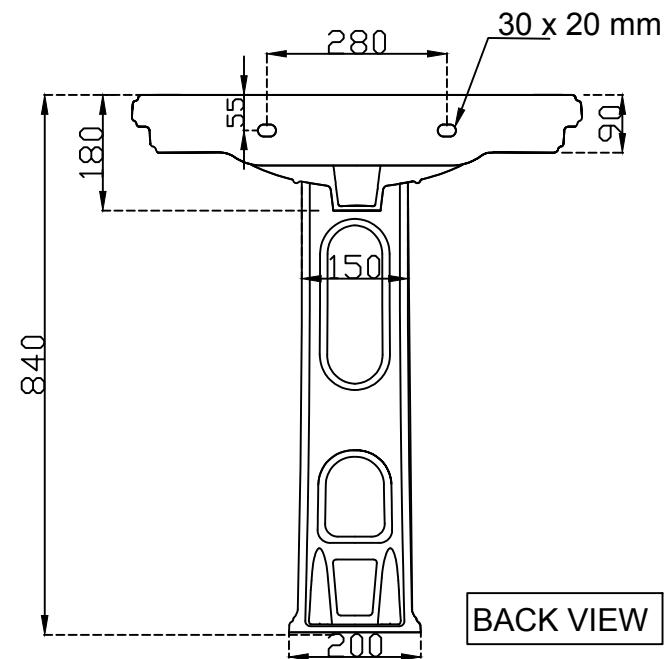

TOP VIEW

Semi punch tap hole $\varnothing 35$ mm

TOP VIEW

SIDE VIEW

BACK VIEW

	Jaquar Group Global Headquarters Plot No. 3, Sector- M-11, IMT Manesar Gurgaon, NCR - 122050, India E-mail : Sales: support@jaquar.com Customer Service : service@jaquar.com		ITEM CODE	VCS-WHT-503801+VCS-WHT-503301
			ITEM TYPE	WALL HUNG BASIN WITH PEDESTAL
			ITEM SIZE	700x510x180 mm With Pedestal 840 mm
			ALL DIMENSIONS ARE IN MM. (TOLERANCE ± 5 MM)	