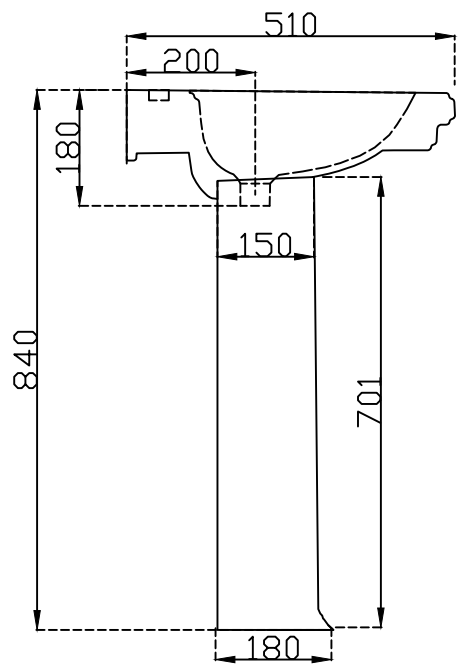

TOP VIEW

Semi punch tap hole $\varnothing 35$ mm

TOP VIEW

SIDE VIEW

BACK VIEW

	Jaquar Group Global Headquarters Plot No. 3, Sector- M-11, IMT Manesar Gurgaon, NCR - 122050, India E-mail : Sales: support@jaquar.com Customer Service : service@jaquar.com		ITEM CODE	VCS-WHT-503801+VCS-WHT-503301
			ITEM TYPE	WALL HUNG BASIN WITH PEDESTAL
			ITEM SIZE	700x510x180 mm With Pedestal 840 mm
			ALL DIMENSIONS ARE IN MM. (TOLERANCE ± 5 MM)	