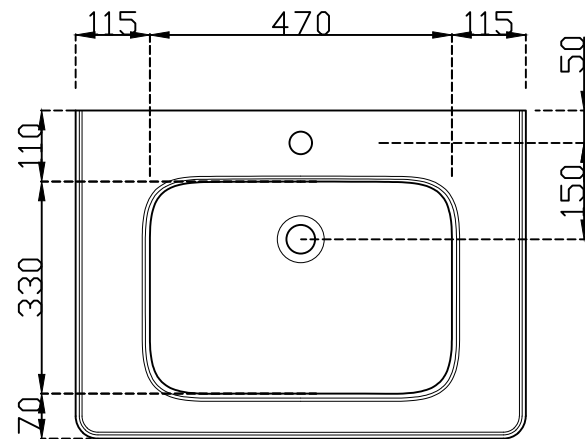

TOP VIEW

Semi punch tap hole $\varnothing 35$ mm

TOP VIEW

SIDE VIEW

BACK VIEW

	Jaquar Group Global Headquarters Plot No. 3, Sector- M-11, IMT Manesar Gurgaon, NCR - 122050, India E-mail : Sales: support@jaquar.com Customer Service : service@jaquar.com		ITEM CODE	VCS-WHT-503801+VCS-WHT-503301
			ITEM TYPE	WALL HUNG BASIN WITH PEDESTAL
			ITEM SIZE	700x510x180 mm With Pedestal 840 mm
			ALL DIMENSIONS ARE IN MM. (TOLERANCE ± 5 MM)	