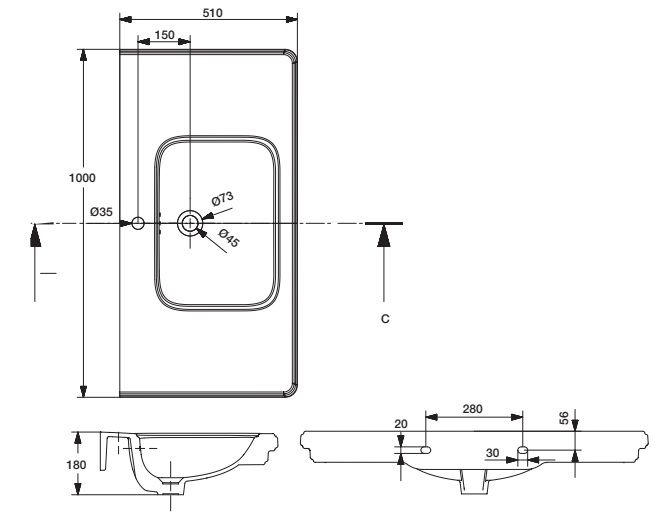

VCS-WHT-505805

Wall hung console basin with fixing accessories
Size: 1000x510x180 mm

VCS-WHT-505805W3TH

Wall hung console basin with three tap hole and fixing accessories
Size: 1000x510x180 mm
Shape: rectangular