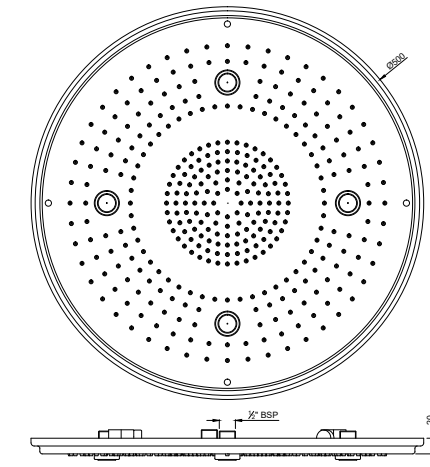

VIC-CHR-503041

2 way bib cock with wall flange

VIC-CHR-503053

Angular stop cock with wall flange

SPT-CHR-503429

VIC bathtub spout with wall flange

SPT-CHR-503465

VIC bathtub spout with button attachment for hand shower with wall flange

VIC-CHR-503859

Overhead shower 500mm round shape AISI 304 stainless steel

VIC-CHR-503483

Vic Shower Arm 450mm Long

VIC-CHR-503845SH

Vic Rainjoy Shower 500mm Round Shape, AISI 304 stainless steel without installation kit for false ceiling - 3-functions: Rain, Intense & 4 X Mist