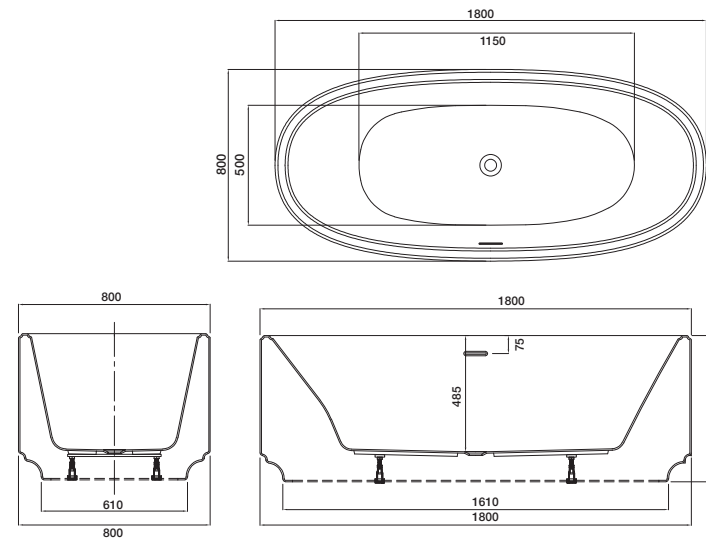

ABT-WHT-FSBTVC5001

1800x800x485/610 mm free standing bathtub with chrome overflow and waste