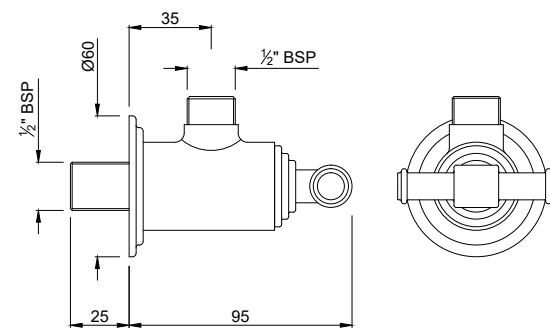

Angular stop cock with wall flange

SPT-CHR-503429

VIC bathtub spout with wall flange