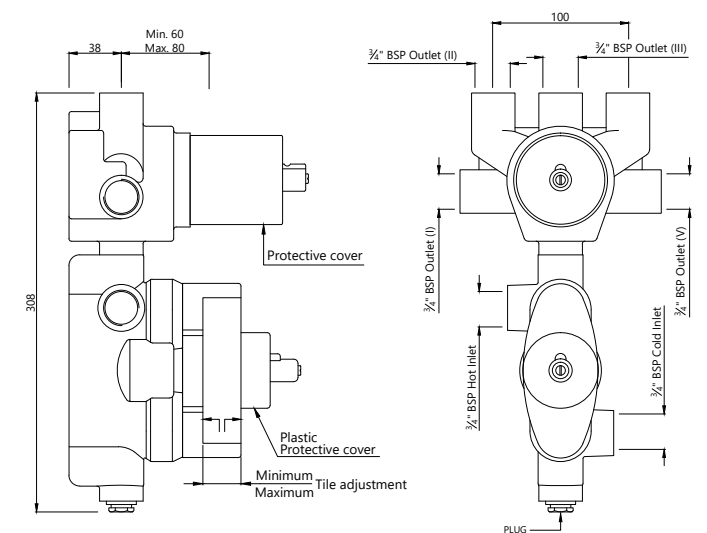

Concealed body of thermostatic shower mixer with 5-way diverter (without exposed parts)