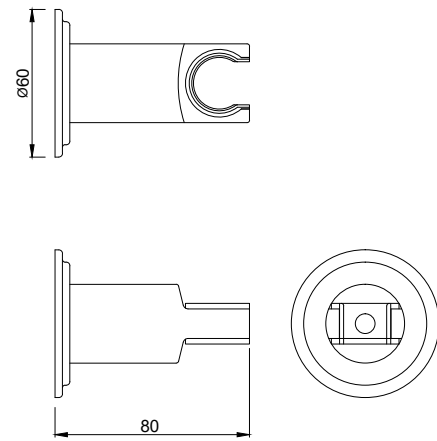

VIC hand shower 100mm round shape single flow with Rubit Cleaning System

VIC-CHR-503555

Vic Wall Bracket for Hand Shower

VIC-CHR-5031211