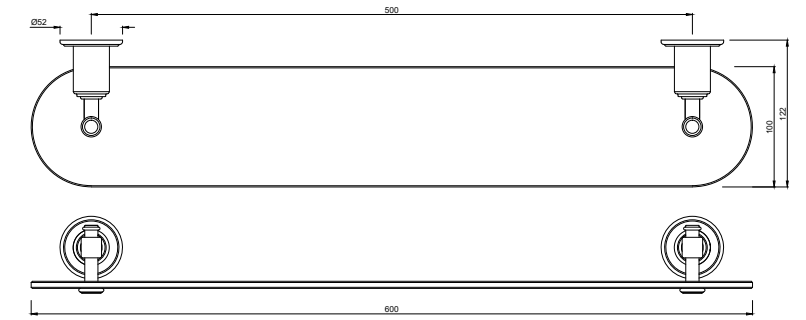

AVC-CHR-503771

Glass shelf 600mm long