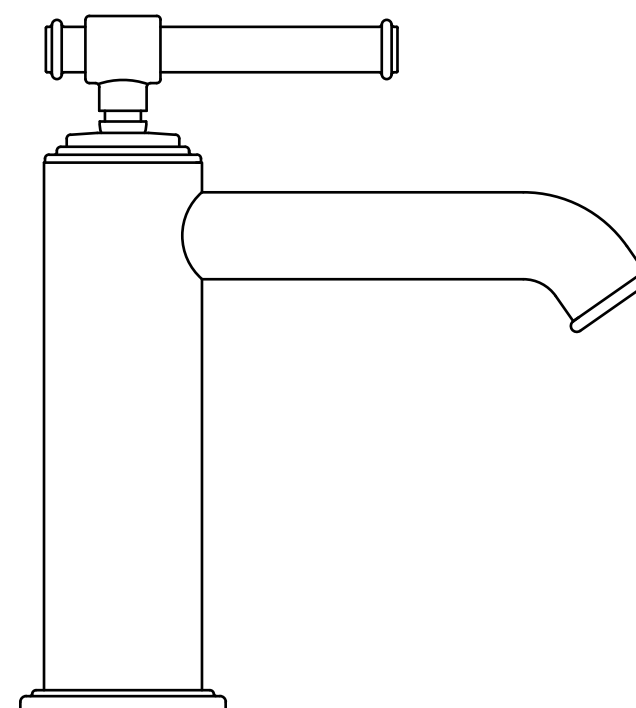

ECLECTIC

Classic inspiration is brought right up to date with details and materials. Elegant design and precious details are the features of Vic collection, which is perfect either for classic or more contemporary interiors. The black matt is a smooth and tactile finish, able to adapt to timeless architectural atmospheres. Black is not just a colour, it is a symbol of style, charm and refinement. Black is poetic, as painter Pierre-Auguste Renoir said: black is the queen of all colours.