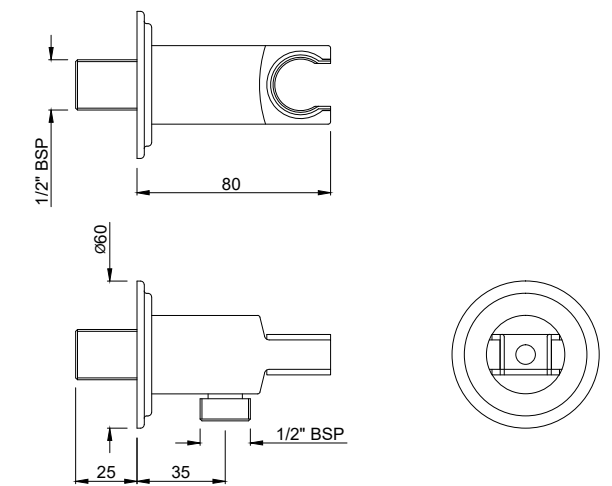

VIC-CHR-503555

Vic Wall Bracket for Hand Shower

VIC-CHR-5031211

Exposed shower pipe L-Type in round shape 20mm, size 1120X410mm (for connecting overhead shower)

VIC-CHR-503566

VIC wall outlet with shower hook