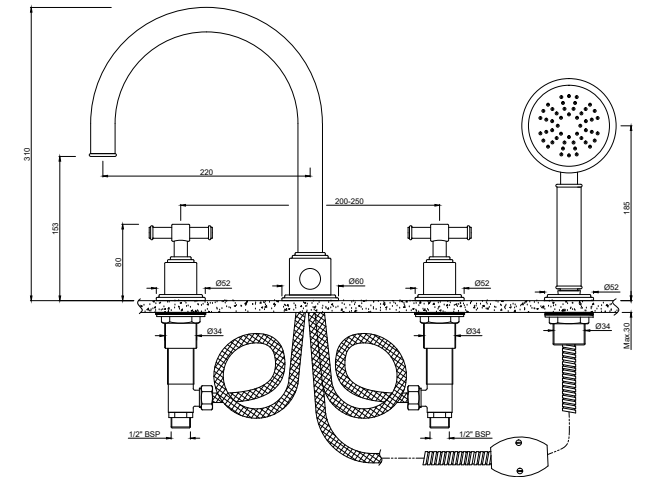

ALA-CHR-509453

Concealed body of two concealed stop cocks 200mm centre (without exposed parts)

VIC-CHR-505267

Wall mixer with provision for hand shower arrangement with connecting legs, wall flanges & wall bracket for hand shower