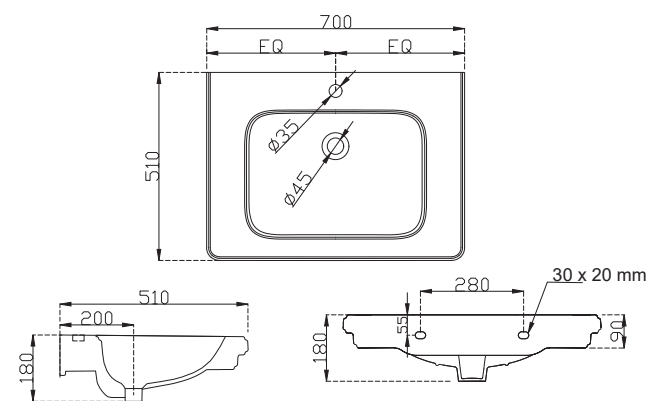

# VIC Ceramics

VCS-WHT-505801

Wall hung basin with fixing accessories  
Size: 700x510x180 mm

VCS-WHT-505801W5TH

Wall hung basin with 5 tap hole and fixing accessories  
Size: 700x510x180 mm

VCS-WHT-505301

Full pedestal for VCS-WHT-505801  
Size: 210x180x700 mm