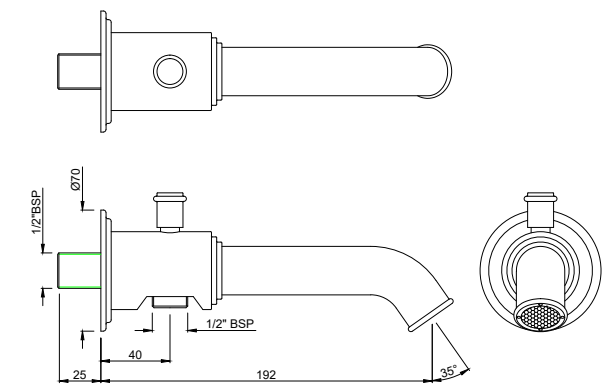

VIC-CHR-503041

2 way bib cock with wall flange

VIC-CHR-503053

Angular stop cock with wall flange

SPT-CHR-503429

VIC bathtub spout with wall flange

SPT-CHR-503465

VIC bathtub spout with button attachment for hand shower with wall flange