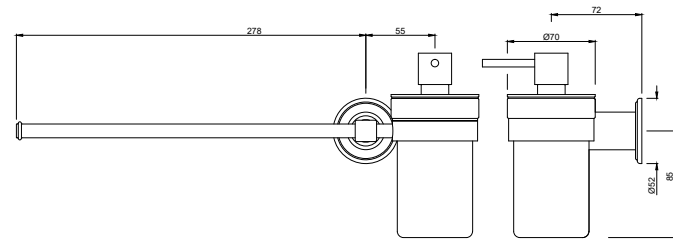

AVC-CHR-503739

Towel holder with soap dispenser (frosted glass)