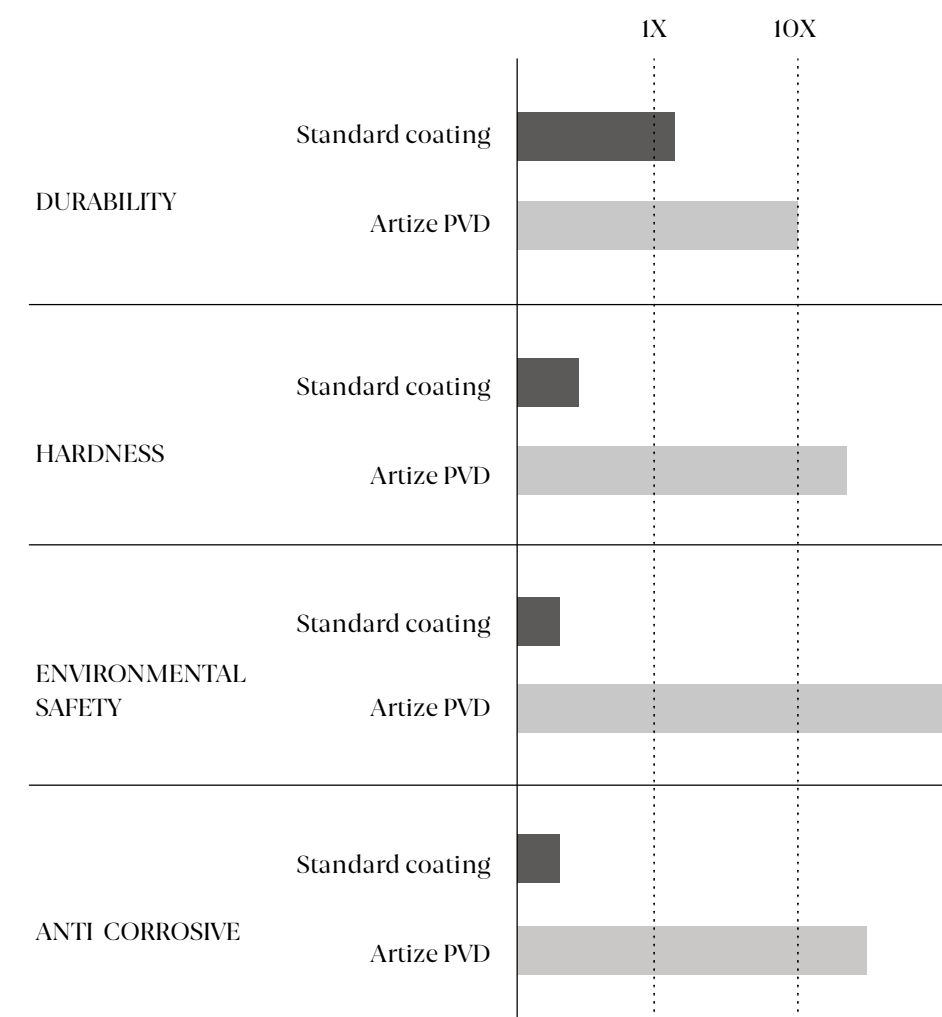

The very same creative idea is applied to the whole VIC collection: pure lines and understated shapes are combined with decorative refined details. The design of the ceramic collection is based on essential geometries, perfect circles and straight lines, but the detailing is transforming a modern shape into a sophisticated object. The simplicity of the faucet spout and body contrasts with the detailed aesthetic of the classic handles and flanges. Each item in VIC collection echoes and complements one another, to create an immersive and holistic bathing experience.”

Claudia Danelon & Federico Meroni

VIC in Gold Bright PVD (GBP)

VIC in Blush Gold Bright PVD (BGP)

## Finishing technology THE POWER OF PVD

PVD coatings (Physical Vapor Deposition) are superficial metal coatings in the form of extremely thin films, deposited with highly innovative technologies. Artize's PVD techniques are made to last forever.