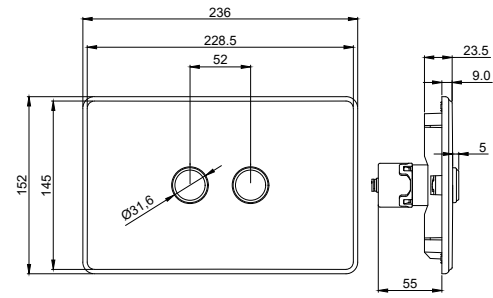

VIC-CHR-503555

Vic Wall Bracket for Hand Shower

VIC-CHR-5031211

Exposed shower pipe L-Type in round shape 20mm, size 1120X410mm (for connecting overhead shower)

VIC-CHR-503566

VIC wall outlet with shower hook