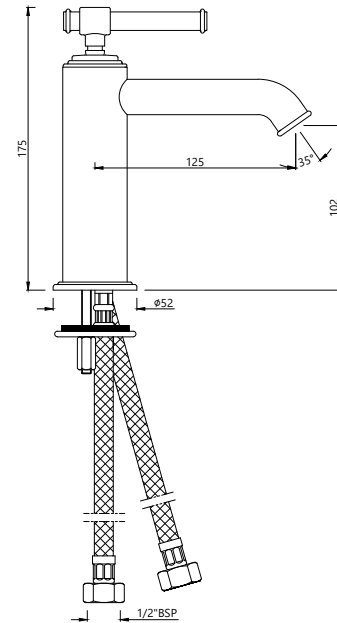

# VIC Chrome (CHR)

Chrome (CHR)

VIC-CHR-503011B

Single lever basin mixer without popup waste with 450mm long braided hoses

VIC-CHR-503009B

Single lever tall boy without popup waste system with 450mm long braided hoses