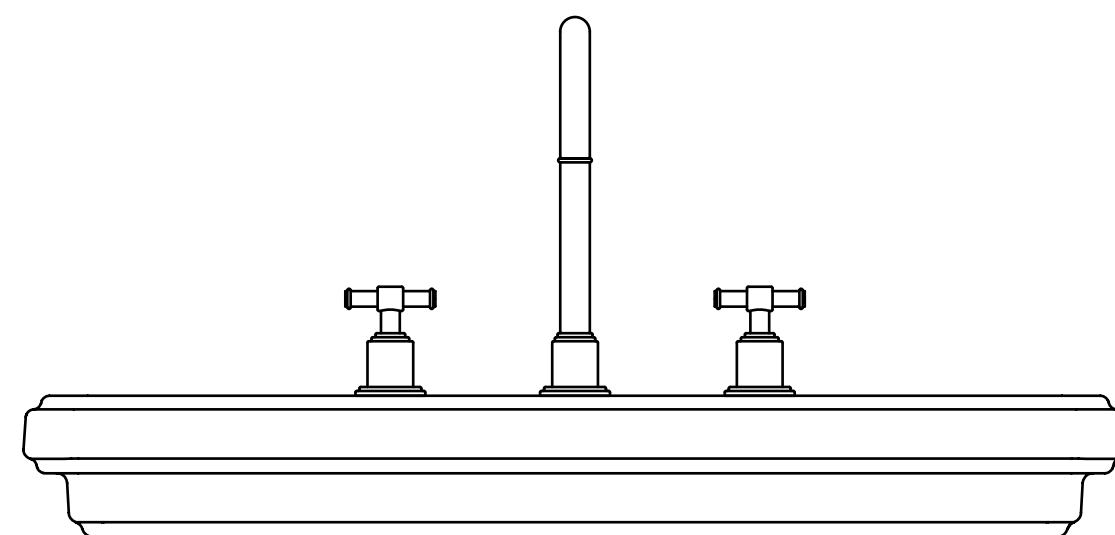

CLASSIC

Fusion between the contemporary refinement and the elegance of the past. The original imprinting of victorian details mixed with modern shapes and proportions, make Vic a great timeless classic in the bathroom and offers versatility thanks to its enriched purity. Vic dressed in gold bright PVD finish creates an extremely warm and luxurios atmosphere.