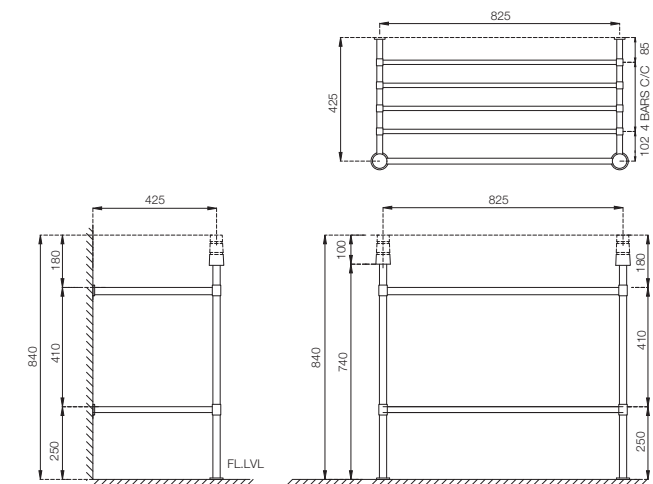

AVC-CHR-503785

Stainless steel frame for wall hung basin with towel rail and rack (compatible with VCS-WHT-503805)

Available in all 5 colours