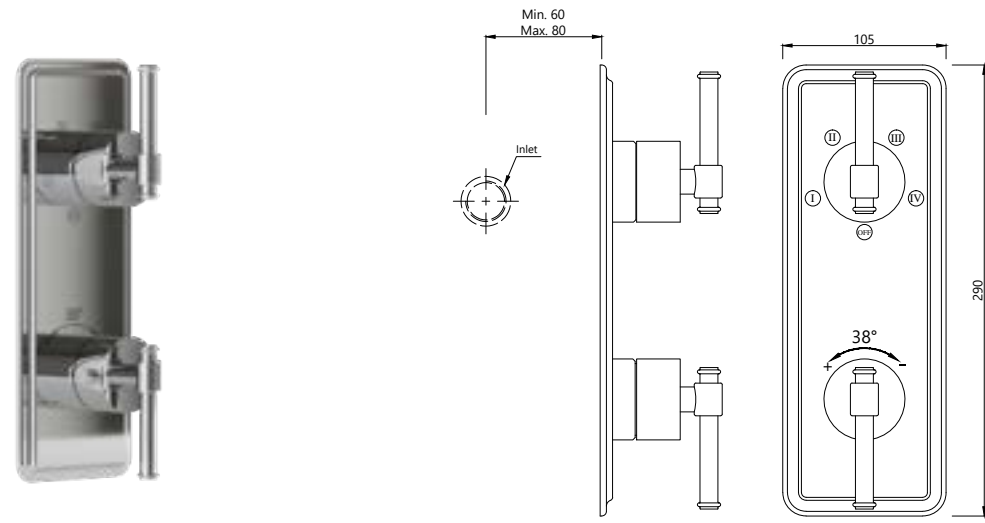

VIC-CHR-505683K

Exposed part kit of thermostatic shower mixer with 3-way diverter (compatible concealed part VIC-505683C is sold separately)

VIC-CHR-505683C

Concealed body of thermostatic shower mixer with 3-way diverter (without exposed parts)