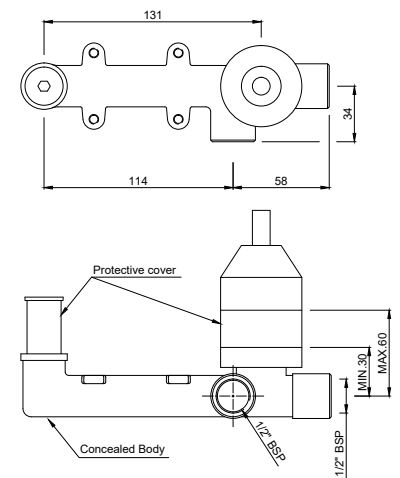

Concealed body for single lever wall mounted basin mixer (without exposed parts)