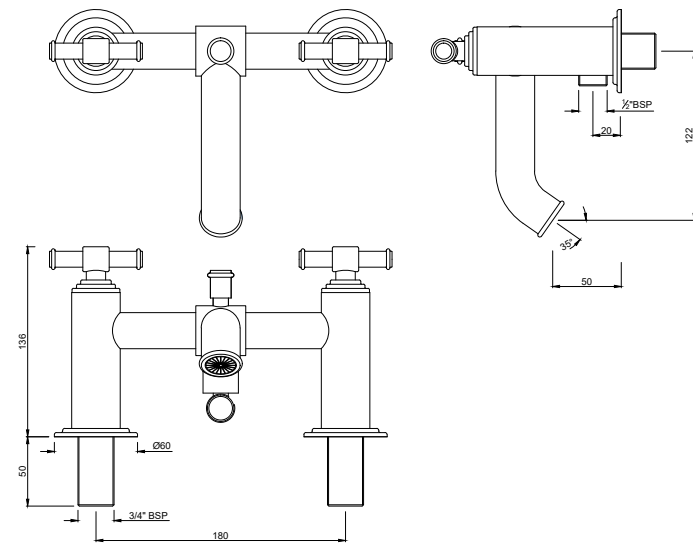

VIC-CHR-505275

H-Type Bath and Shower Mixer (Without Shower & Shower Hose)