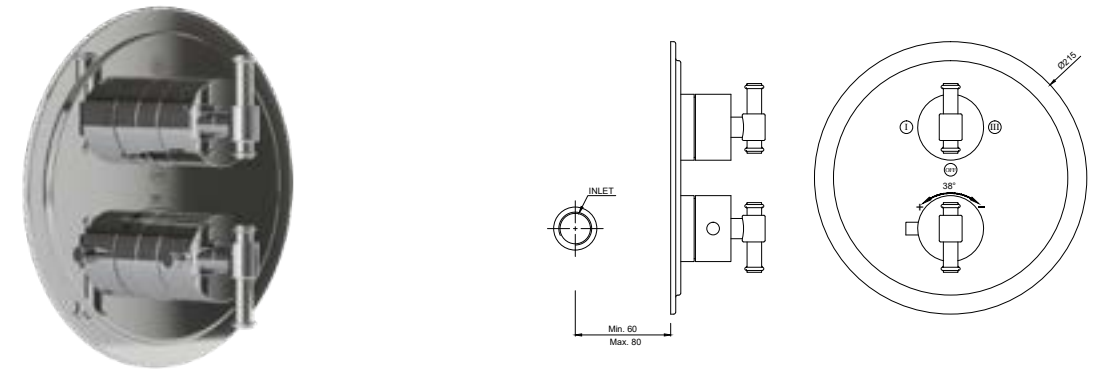

VIC-CHR-505681C

Concealed body of thermostatic shower mixer with 2-way diverter (without exposed parts)