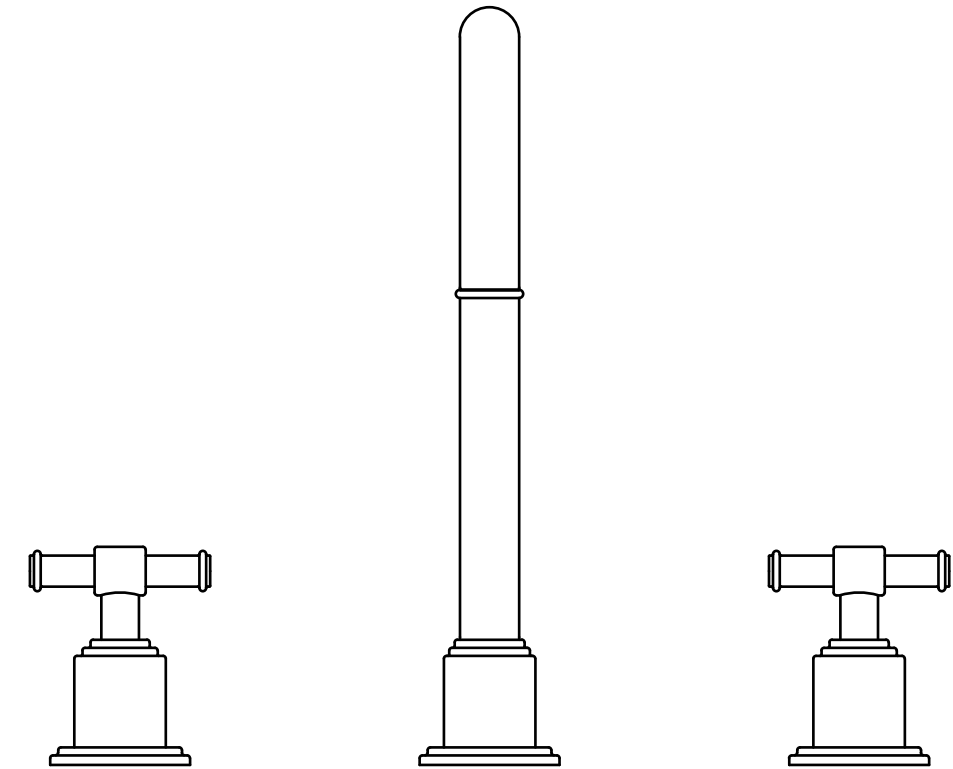

Seen here: single lever high neck basin mixer faucet. Table top round ceramic basin 40cm. Single towel rail 60cm long. Soap dispenser and tumbler. Chrome (CHR) finish.

AVANTGARDE

Vic design began from pure geometric shapes and enriched by exclusive and retro details to create an aristocratic line with broad appeal that is particularly well-suited to the world of architecture. The precious Blush Gold PVD finish reflects the nuances of nature, with the energy of the reds it gives light and adds an accent to every space.