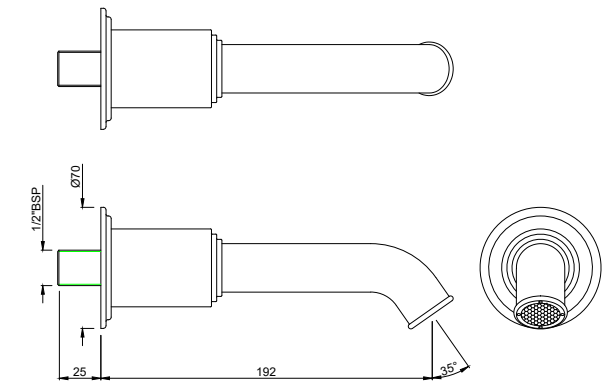

VIC bathtub spout with wall flange

SPT-CHR-503465