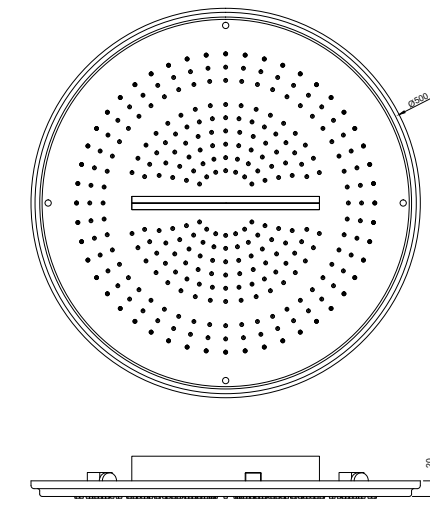

VIC-CHR-503859SH

Vic Rainjoy Shower 500mm Round Shape, AISI 304 stainless steel without installation kit for false ceiling - 3-functions: Rain, Intense & Water fall

VIC-CHR-503845BR

False ceiling installation kit for Vic Rainjoy Shower 500mm consisting of 1 Bracket, 4 Anchors, 4 Stud bolts, 12 Hex nuts (Compatible with VIC-503845SH & VIC-503859SH)