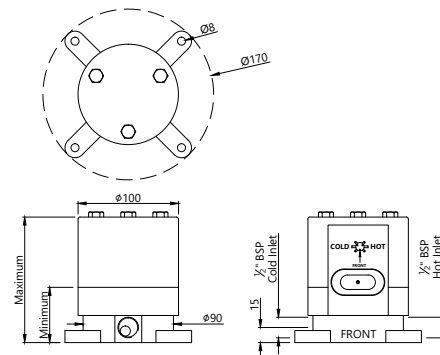

Exposed parts of floor mounted single lever bath mixer with provision for hand shower, without hand shower & shower hose (compatible concealed part ALA-509121 is sold separately)

ALA-CHR-509121

Concealed body of floor mounted single lever bath mixer (without exposed parts)