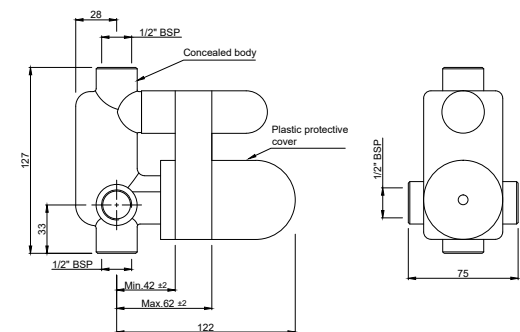

Concealed body of single lever diverter with 40mm cartridge & button assembly (without exposed parts)