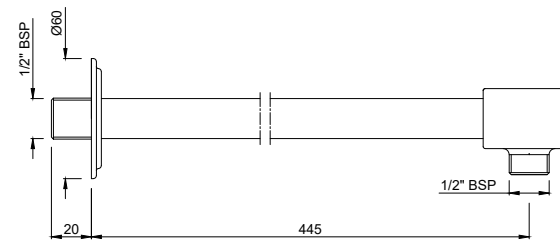

VIC-CHR-503859

Overhead shower 500mm round shape AISI 304 stainless steel

VIC-CHR-503483

Vic Shower Arm 450mm Long

VIC-CHR-503845SH

Vic Rainjoy Shower 500mm Round Shape, AISI 304 stainless steel without installation kit for false ceiling - 3-functions: Rain, Intense & 4 X Mist