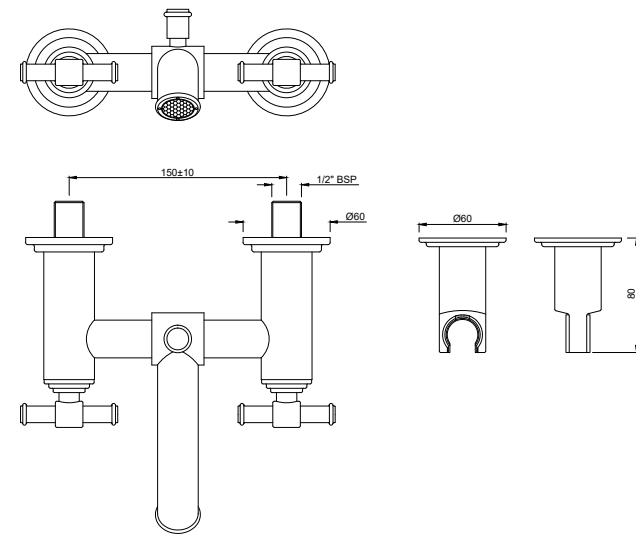

VIC-CHR-505267

Wall mixer with provision for hand shower arrangement with connecting legs, wall flanges & wall bracket for hand shower