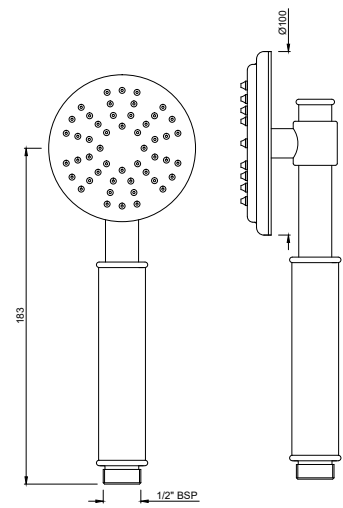

VIC-CHR-503859

Overhead shower 500mm round shape AISI 304 stainless steel

VIC-CHR-503483

Vic Shower Arm 450mm Long

VIC-CHR-503845SH

Vic Rainjoy Shower 500mm Round Shape, AISI 304 stainless steel without installation kit for false ceiling - 3-functions: Rain, Intense & 4 X Mist

VIC-CHR-503845BR

False ceiling installation kit for Vic Rainjoy Shower 500mm consisting of 1 Bracket, 4 Anchors, 4 Stud bolts, 12 Hex nuts (Compatible with VIC-503845SH & VIC-503859SH)

VIC-CHR-503859SH

Vic Rainjoy Shower 500mm Round Shape, AISI 304 stainless steel without installation kit for false ceiling - 3-functions: Rain, Intense & Water fall

VIC-CHR-503845BR

False ceiling installation kit for Vic Rainjoy Shower 500mm consisting of 1 Bracket, 4 Anchors, 4 Stud bolts, 12 Hex nuts (Compatible with VIC-503845SH & VIC-503859SH)

VIC-CHR-503537

VIC hand shower 100mm round shape single flow with Rubit Cleaning System