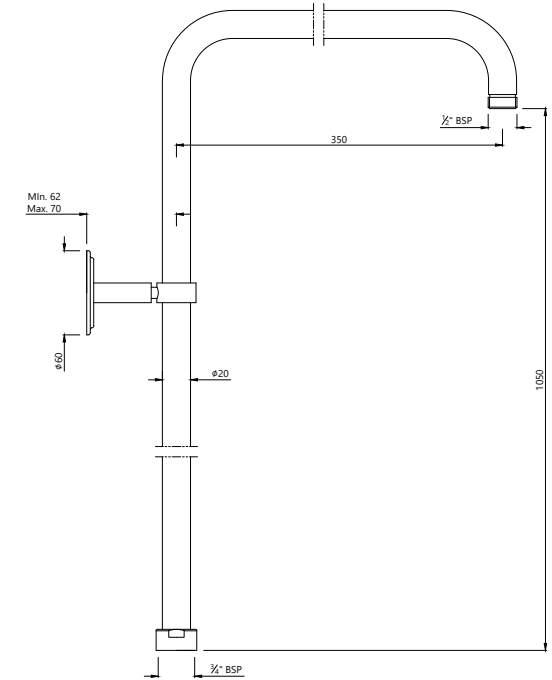

VIC hand shower 100mm round shape single flow with Rubit Cleaning System

VIC-CHR-503555

Vic Wall Bracket for Hand Shower

VIC-CHR-5031211