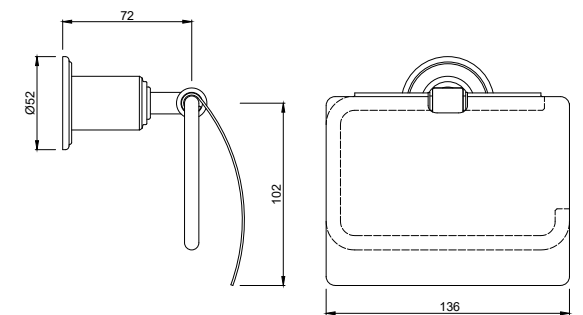

AVC-CHR-503753

Toilet roll holder with flap