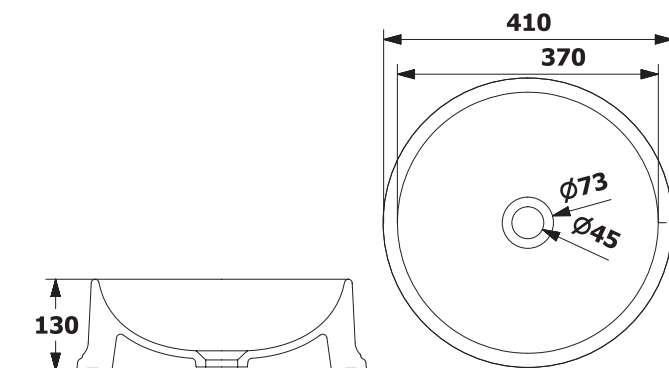

VCS-WHT-505901

Table top basin.
Size: 410x410x150 mm
Shape: round