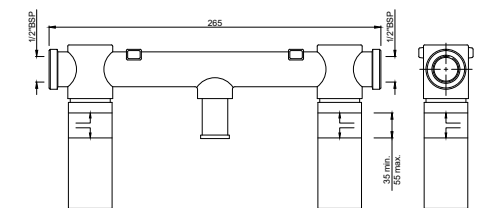

ALA-CHR-509121

Concealed body of floor mounted single lever bath mixer (without exposed parts)

VIC-CHR-505189

5-hole basin mixer without popup waste system

VIC-CHR-505453K

Exposed part kit of two concealed stop cocks with two operating lever & basin spout with wall flanges (compatible concealed part ALA-509453 is sold separately)