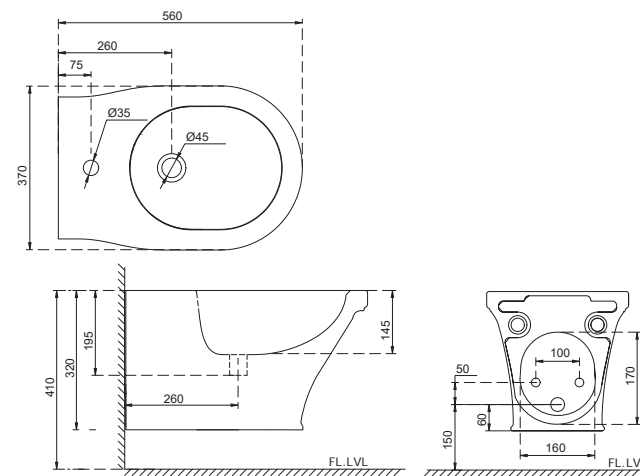

VCS-WHT-505805W3TH

Wall hung console basin with three tap hole and fixing accessories  
Size: 1000x510x180 mm  
Shape: rectangular

**VCS-WHT-503953BIUFM**

Rimless wall hung WC with UF soft close slim seat cover, hinges, accessories set  
Size: 560x370x345 mm

**VCS-WHT-503753P180UFMZ**

Rimless Bowl With Cistern For Coupled WC. UF Soft Close Slim Seat Cover, Hinges, Dual Flush Cistern Fitting With Back Inlet, Fixing Accessories, Accessories Set. Size: 660x380x800 mm, P Trap- 180 mm