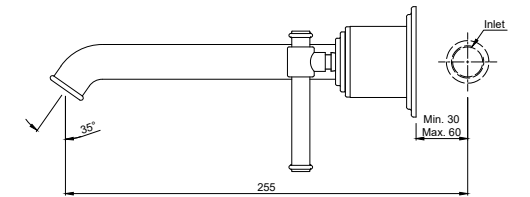

VIC-CHR-503251C