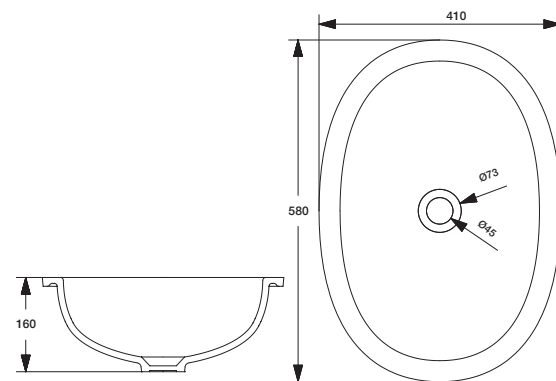

VCS-WHT-505701

Under counter basin with fixing accessories
Size: 580x410x160 mm
Shape: oval