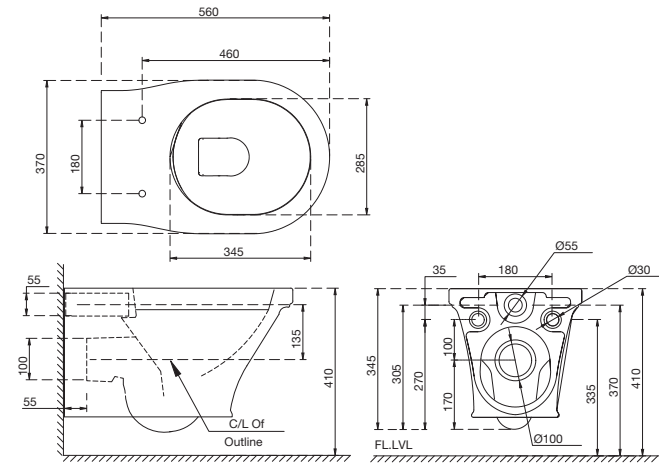

VCS-WHT-503953BIUFM

Rimless wall hung WC with UF soft close slim seat cover, hinges, accessories set
Size: 560x370x345 mm