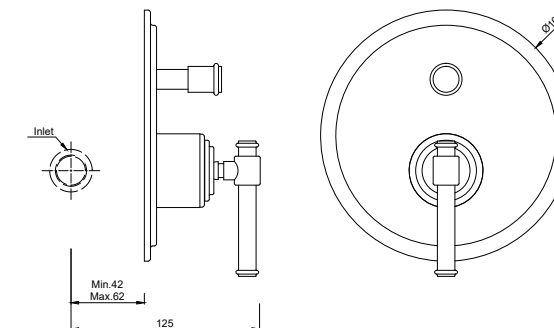

Exposed parts kit of single Lever diverter consisting of operating lever, wall flange (with seals) & button only (compatible concealed part VIC-505065C is sold separately)

VIC-CHR-505065C