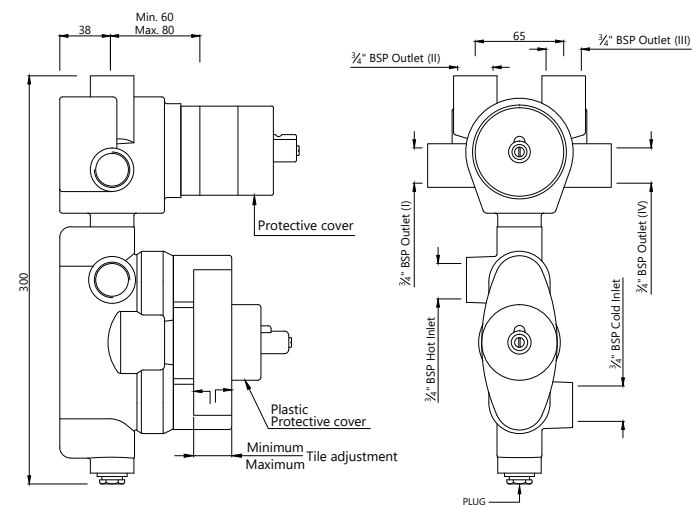

Exposed part kit of thermostatic shower mixer with 4-way diverter (compatible concealed part ALA-509685C is sold separately)

Exposed part kit of thermostatic shower mixer with 5-way diverter (compatible concealed part ALA-509687C is sold separately)

Concealed body of thermostatic shower mixer with 4-way diverter (without exposed parts)

Concealed body of thermostatic shower mixer with 5-way diverter (without exposed parts)