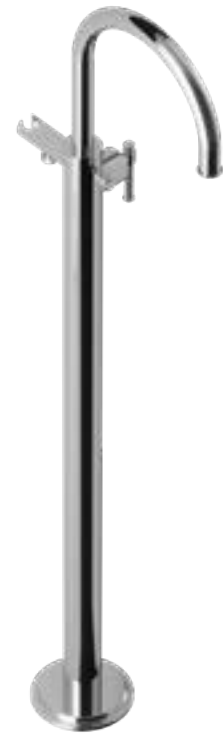

VIC-CHR-505139C

Concealed body of single lever shower mixer (without exposed parts)

VIC-CHR-505065K

Exposed parts kit of single Lever diverter consisting of operating lever, wall flange (with seals) & button only (compatible concealed part VIC-505065C is sold separately)

VIC-CHR-505065C

Concealed body of single lever diverter with 40mm cartridge & button assembly (without exposed parts)

VIC-CHR-505121K

Exposed parts of floor mounted single lever bath mixer with provision for hand shower, without hand shower & shower hose (compatible concealed part ALA-509121 is sold separately)