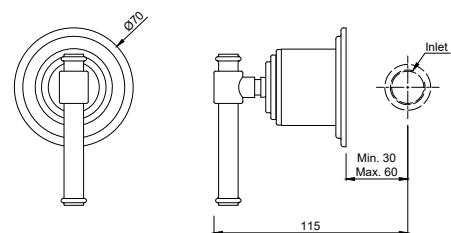

Concealed body for single lever wall mounted basin mixer (without exposed parts)

VIC-CHR-505213B

Single lever 1-hole bidet mixer with popup waste system with 575mm long braided hoses

VIC-CHR-505139K

Exposed parts kit of single lever shower mixer consisting of operating lever, wall flange with seal (compatible concealed part VIC-505139C is sold separately)