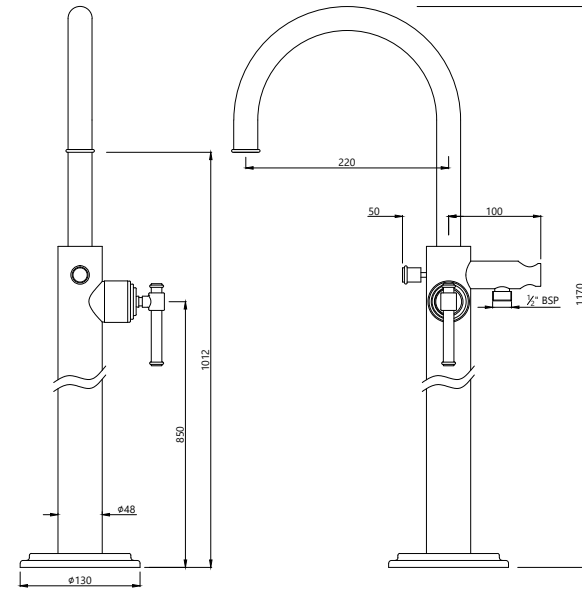

VIC-CHR-505121K

Exposed parts of floor mounted single lever bath mixer with provision for hand shower, without hand shower & shower hose (compatible concealed part ALA-509121 is sold separately)