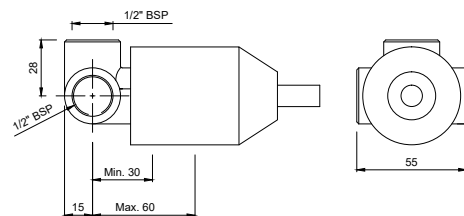

Concealed body of single lever shower mixer (without exposed parts)

VIC-CHR-505065K