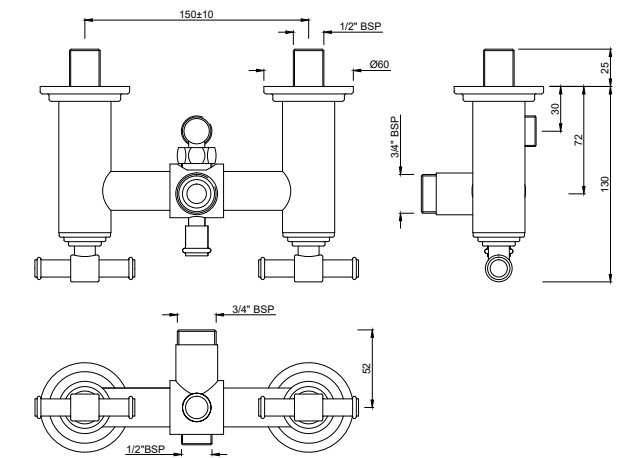

VIC-CHR-505215

Shower Mixer with Provision for Connection to Exposed Shower Pipe (VIC-50512II & VIC-505555) & Hand Shower, Wall Mounted