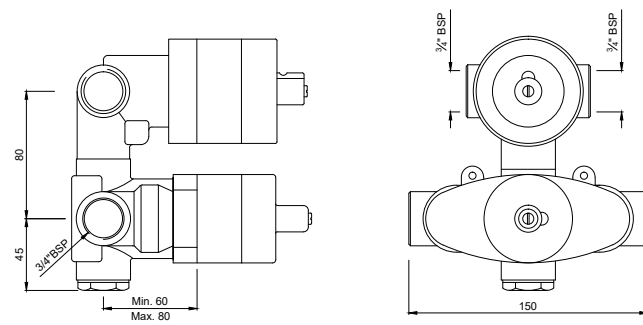

VIC-CHR-505681C

Concealed body of thermostatic shower mixer with 2-way diverter (without exposed parts)