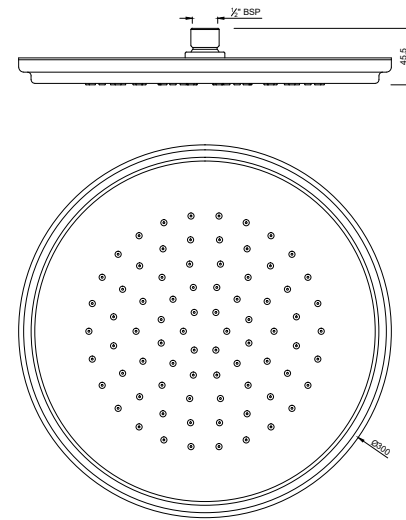

VIC-CHR-503041

2 way bib cock with wall flange

VIC-CHR-503053

Angular stop cock with wall flange

SPT-CHR-503429

VIC bathtub spout with wall flange

SPT-CHR-503465

VIC bathtub spout with button attachment for hand shower with wall flange

VIC-CHR-503859

Overhead shower 500mm round shape AISI 304 stainless steel

VIC-CHR-503483

Vic Shower Arm 450mm Long

VIC-CHR-503845SH

Vic Rainjoy Shower 500mm Round Shape, AISI 304 stainless steel without installation kit for false ceiling - 3-functions: Rain, Intense & 4 X Mist