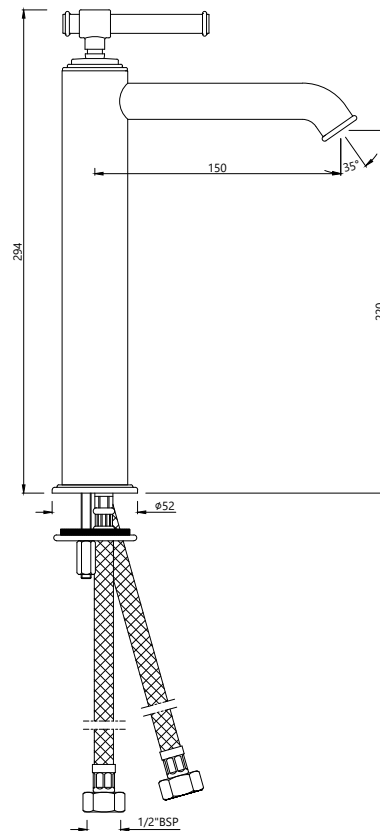

# VIC Chrome (CHR)

Chrome (CHR)

VIC-CHR-503011B

Single lever basin mixer without popup waste with 450mm long braided hoses

VIC-CHR-503009B

Single lever tall boy without popup waste system with 450mm long braided hoses