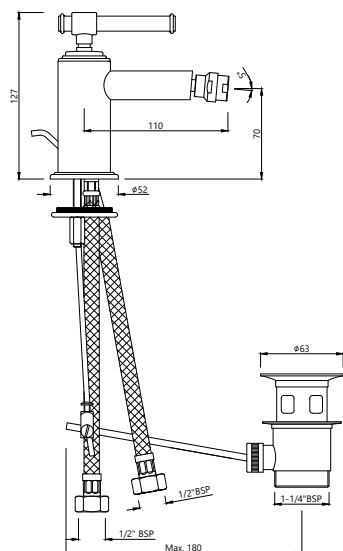

VIC-CHR-505213B

Single lever 1-hole bidet mixer with popup waste system with 575mm long braided hoses