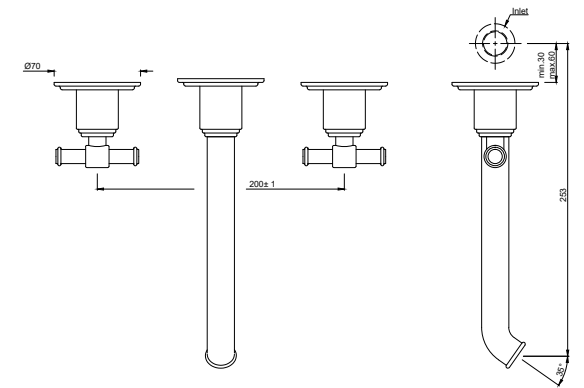

VIC-CHR-505453K

Exposed part kit of two concealed stop cocks with two operating lever & basin spout with wall flanges (compatible concealed part ALA-509453 is sold separately)