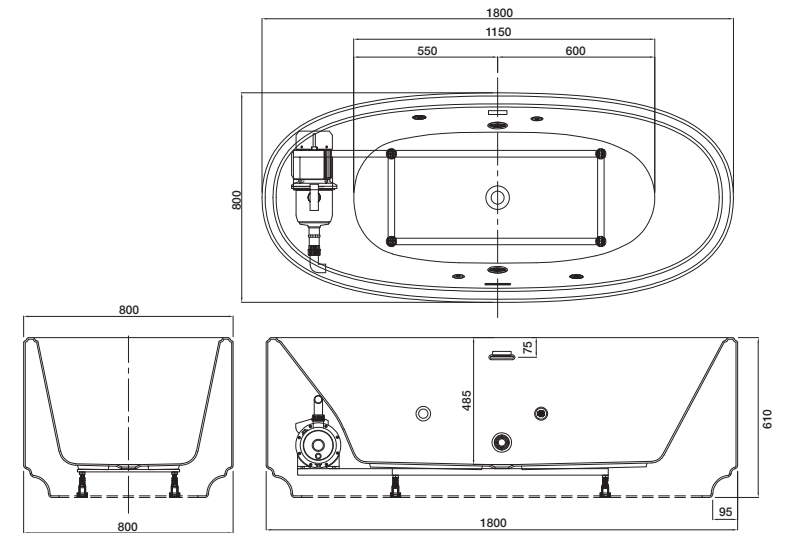

**VCS-WHT-503753P180UFMZ**

Rimless Bowl With Cistern For Coupled WC. UF Soft Close Slim Seat Cover, Hinges, Dual Flush Cistern Fitting With Back Inlet, Fixing Accessories, Accessories Set. Size: 660x380x800 mm, P Trap- 180 mm

**VCS-WHT-503153**

Blind Installation Wall Hung Bidet With Accessories Set. Size: 560x370x320 mm

# VIC Wellness

**ABT-WHT-FSBTVC5001**

1800x800x485/610 mm free standing bathtub with chrome overflow and waste

**AWL-WHT-FSBTVC5001OX**

1800x800x485/610 mm free standing bathtub with oxypool system