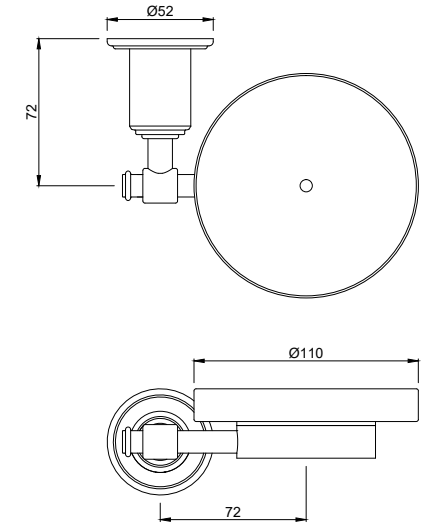

AVC-CHR-503731

Soap dish holder (frosted glass)