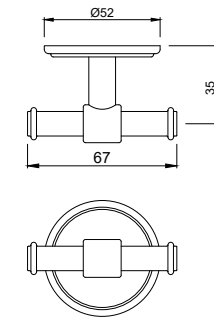

AVC-CHR-503761

Double robe hook