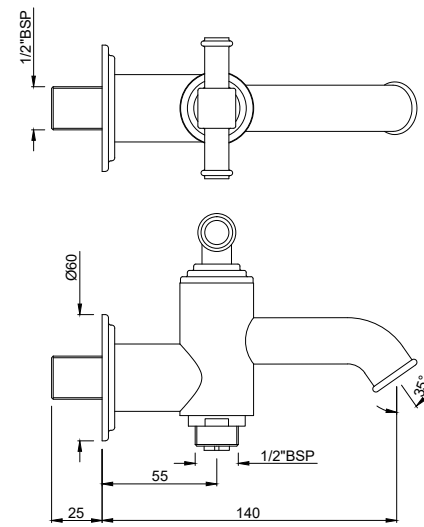

VIC-CHR-503053