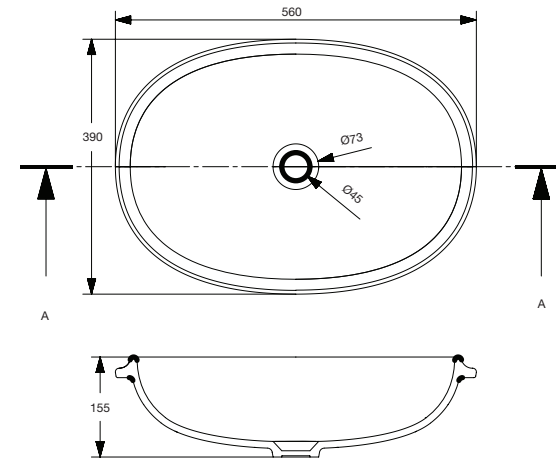

# VIC Ceramics

VCS-WHT-505801

Wall hung basin with fixing accessories  
Size: 700x510x180 mm

VCS-WHT-505801W5TH

Wall hung basin with 5 tap hole and fixing accessories  
Size: 700x510x180 mm

VCS-WHT-505301

Full pedestal for VCS-WHT-505801  
Size: 210x180x700 mm

VCS-WHT-505601

Counter top basin.  
Size: 600x460x170 mm  
Shape: rectangular

VCS-WHT-505601W5TH

Counter top basin with 5 tap hole  
Size: 600x460x170 mm  
Shape: rectangular

VCS-WHT-505901

Table top basin.  
Size: 410x410x150 mm  
Shape: round