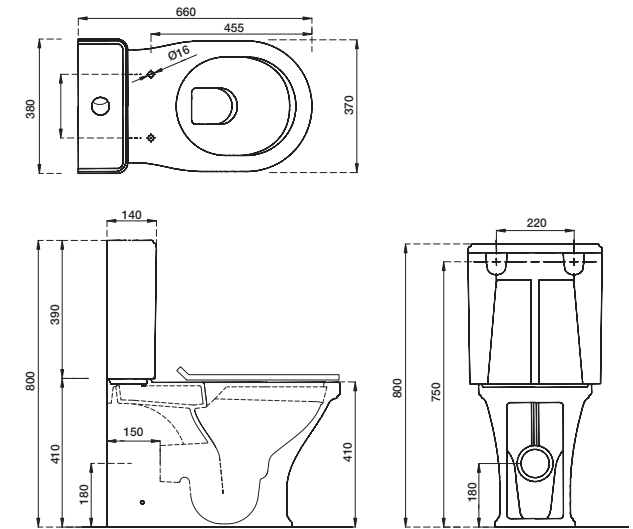

# VIC Ceramics

VCS-WHT-505801

Wall hung basin with fixing accessories  
Size: 700x510x180 mm

VCS-WHT-505801W5TH

Wall hung basin with 5 tap hole and fixing accessories  
Size: 700x510x180 mm

VCS-WHT-505301

Full pedestal for VCS-WHT-505801  
Size: 210x180x700 mm

VCS-WHT-505601

Counter top basin.  
Size: 600x460x170 mm  
Shape: rectangular

VCS-WHT-505601W5TH

Counter top basin with 5 tap hole  
Size: 600x460x170 mm  
Shape: rectangular

VCS-WHT-505901

Table top basin.  
Size: 410x410x150 mm  
Shape: round

VCS-WHT-505603

Counter top basin  
Size: 560x390x155 mm  
Shape: oval

VCS-WHT-505701

Under counter basin with fixing accessories  
Size: 580x410x160 mm  
Shape: oval

VCS-WHT-505805

Wall hung console basin with fixing accessories  
Size: 1000x510x180 mm

VCS-WHT-505805W3TH

Wall hung console basin with three tap hole and fixing accessories  
Size: 1000x510x180 mm  
Shape: rectangular

**VCS-WHT-503953BIUFM**

Rimless wall hung WC with UF soft close slim seat cover, hinges, accessories set  
Size: 560x370x345 mm