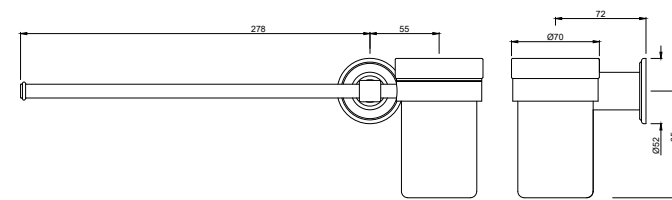

AVC-CHR-503745

Towel holder with tumbler (frosted glass)