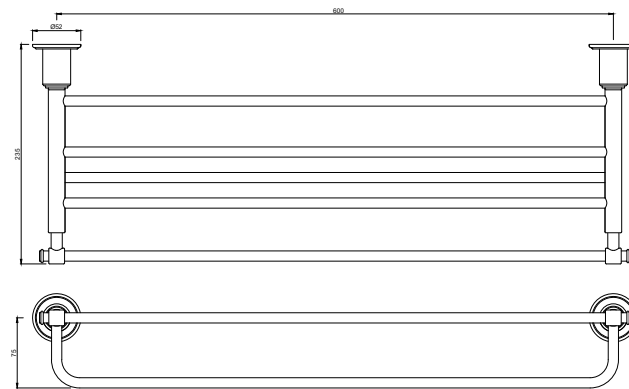

Available in all 5 colours

AVC-CHR-503739

Towel holder with soap dispenser (frosted glass)

AVC-CHR-503761

Double robe hook

AVC-CHR-503781

Towel rack 600mm long with lower hanger

AVC-CHR-503753