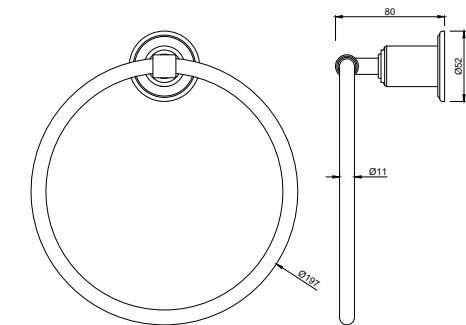

VIC-CHR-503555

Vic Wall Bracket for Hand Shower

VIC-CHR-5031211

Exposed shower pipe L-Type in round shape 20mm, size 1120X410mm (for connecting overhead shower)

VIC-CHR-503566

VIC wall outlet with shower hook

ACP-CHR-5032505

VIC pneumatic control plate

AVC-CHR-503771

Glass shelf 600mm long

AVC-CHR-503711

Single towel rail 600mm long

AVC-CHR-503721

Towel ring