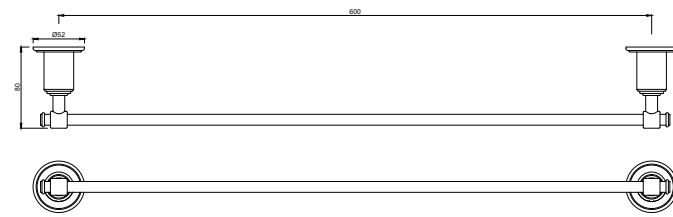

AVC-CHR-503711

Single towel rail 600mm long