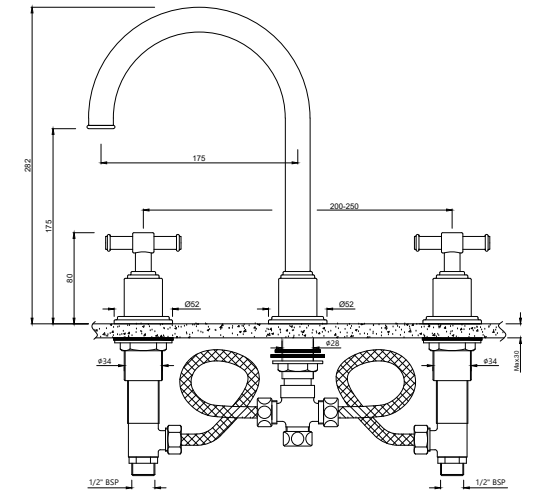

VIC-CHR-505189

5-hole basin mixer without popup waste system