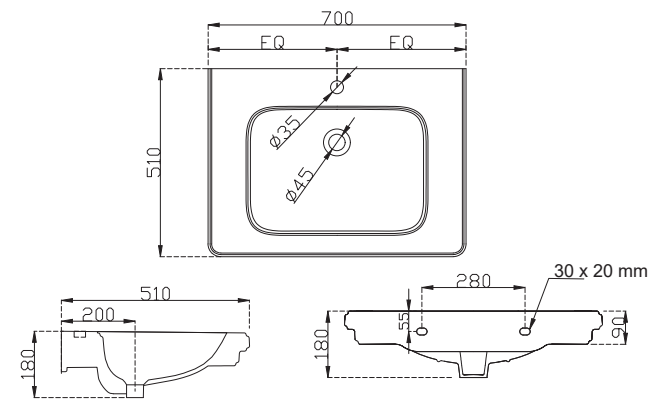

# VIC Ceramics

VCS-WHT-505801

Wall hung basin with fixing accessories  
Size: 700x510x180 mm

VCS-WHT-505801W5TH

Wall hung basin with 5 tap hole and fixing accessories  
Size: 700x510x180 mm

VCS-WHT-505301

Full pedestal for VCS-WHT-505801  
Size: 210x180x700 mm