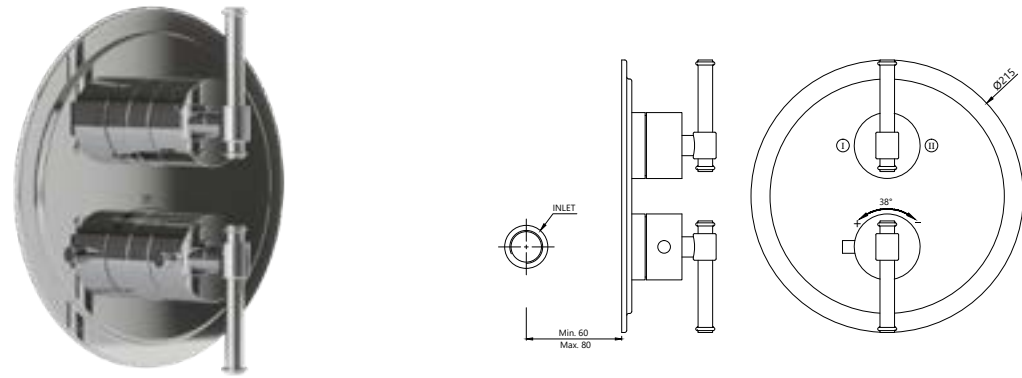

VIC-CHR-505277

4-hole bath tub mixer with 2 control cocks, spout & hand shower with 8mm dia & 1.5M flexible tube

VIC-CHR-505275

H-Type Bath and Shower Mixer (Without Shower & Shower Hose)

VIC-CHR-505215

Shower Mixer with Provision for Connection to Exposed Shower Pipe (VIC-50512II & VIC-505555) & Hand Shower, Wall Mounted