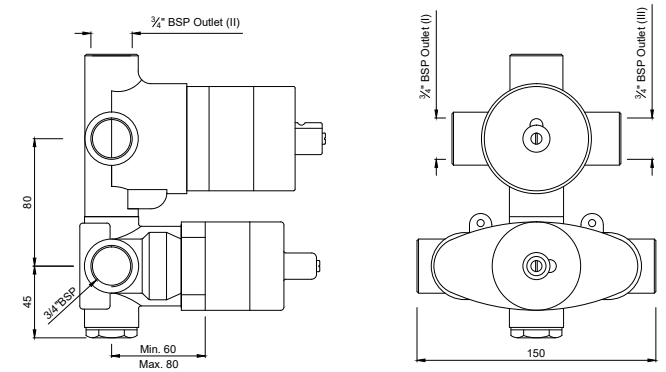

VIC-CHR-505683C

Concealed body of thermostatic shower mixer with 3-way diverter (without exposed parts)