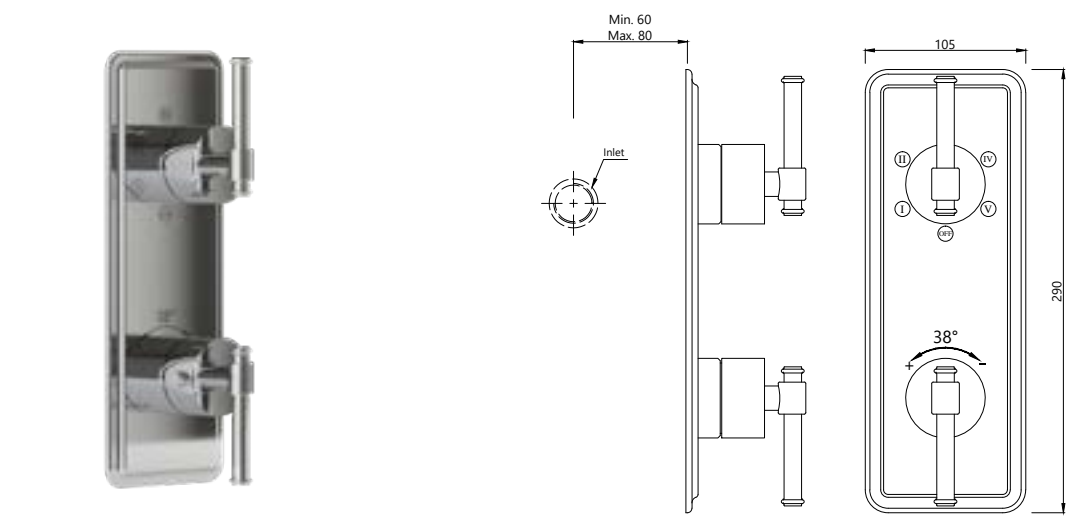

VIC-CHR-505687K

Exposed part kit of thermostatic shower mixer with 5-way diverter (compatible concealed part ALA-509687C is sold separately)