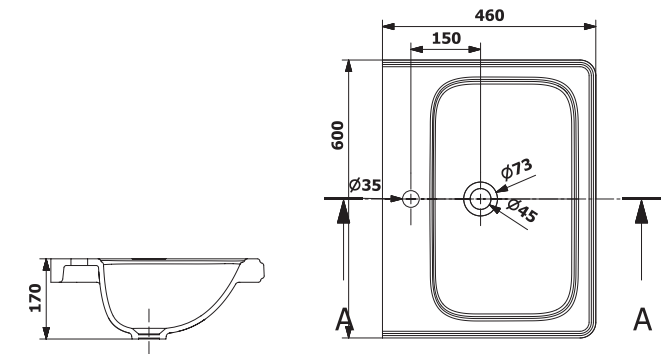

# VIC Ceramics

VCS-WHT-505801

Wall hung basin with fixing accessories  
Size: 700x510x180 mm

VCS-WHT-505801W5TH

Wall hung basin with 5 tap hole and fixing accessories  
Size: 700x510x180 mm

VCS-WHT-505301

Full pedestal for VCS-WHT-505801  
Size: 210x180x700 mm