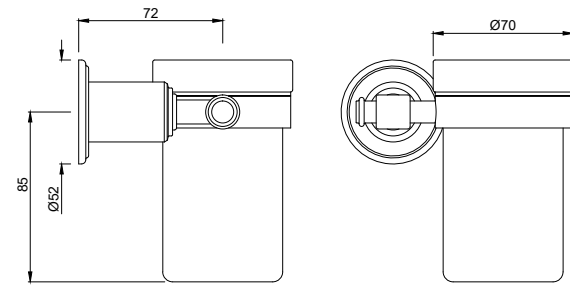

ACP-CHR-5032505

VIC pneumatic control plate

AVC-CHR-503771

Glass shelf 600mm long

AVC-CHR-503711

Single towel rail 600mm long

AVC-CHR-503721

Towel ring