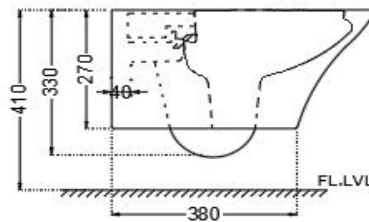

SPECIFICATION DATA SHEET

PRODUCT DETAILS

Manufacturer :	Artize	Type:	Wall Hung WC
Colour:	White	Flush valves	Regular, Dual & I Flush advantages
Outlet	Horizontal	Material:	Ceramic - V C
Technical Details:	Internal diameter of inlet hole dia. $\varnothing 58 \pm 3$ mm External diameter of outlet hole dia. $\varnothing 100 \pm 5$ mm		

PRODUCT IMAGE

TECHNICAL DRAWING

TOP VIEW

SIDE VIEW

BACK VIEW

Product Dimension	360x540x330 mm	FEATURES
Product Weight	17.3 Kg	Rimless WC with Blind Installation Kit, UF soft close slim seat cover, Anti bacterial seat cover and Glaze, Exclusive Design. Complete Trap Wash, 3/6 LPF. Inspired by Water streaming through a half-cut bamboo reed.

DISCLAIMER: Our every effort has been made to ensure factual accuracy, the information presented subject to changes due to requirements in different sites, markets and/ or countries. All dimensions are in mm (Tolerance ± 5 MM). Jaquar reserves the right to make the necessary amendments at any time without prior notice.