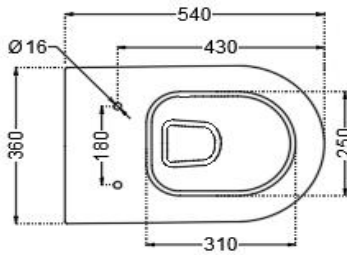

SPECIFICATION DATA SHEET

PRODUCT DETAILS

Manufacturer :	Artize	Type:	Wall Hung WC
Colour:	White	Flush valves	Regular, Dual & I Flush advantages
Outlet	Horizontal	Material:	Ceramic - V C
Technical Details:	Internal diameter of inlet hole dia. $\varnothing 58 \pm 3$ mm External diameter of outlet hole dia. $\varnothing 100 \pm 5$ mm		

PRODUCT IMAGE

TECHNICAL DRAWING

TOP VIEW

SIDE VIEW

BACK VIEW

Product Dimension	360x540x330 mm	FEATURES
Product Weight	17.3 Kg	Rimless WC with Blind Installation Kit, UF soft close slim seat cover, Anti bacterial seat cover and Glaze, Exclusive Design. Complete Trap Wash, 3/6 LPF. Inspired by Water streaming through a half-cut bamboo reed.

DISCLAIMER: Our every effort has been made to ensure factual accuracy, the information presented subject to changes due to requirements in different sites, markets and/ or countries. All dimensions are in mm (Tolerance ± 5 MM). Jaquar reserves the right to make the necessary amendments at any time without prior notice.