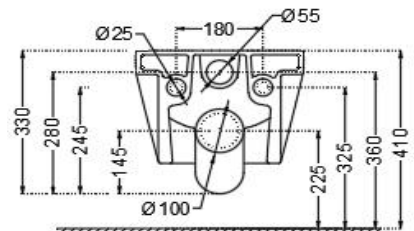

SPECIFICATION DATA SHEET

PRODUCT DETAILS

Manufacturer :	Artize	Type:	Wall Hung WC
Colour:	White	Flush valves	Regular, Dual & I Flush advantages
Outlet	Horizontal	Material:	Ceramic - V C
Technical Details:	Internal diameter of inlet hole dia. $\varnothing 58 \pm 3$ mm External diameter of outlet hole dia. $\varnothing 100 \pm 5$ mm		

PRODUCT IMAGE

TECHNICAL DRAWING

TOP VIEW

SIDE VIEW

BACK VIEW

Product Dimension	360x540x330 mm	FEATURES
Product Weight	17.3 Kg	Rimless WC with Blind Installation Kit, UF soft close slim seat cover, Anti bacterial seat cover and Glaze, Exclusive Design. Complete Trap Wash, 3/6 LPF. Inspired by Water streaming through a half-cut bamboo reed.

DISCLAIMER: Our every effort has been made to ensure factual accuracy, the information presented subject to changes due to requirements in different sites, markets and/ or countries. All dimensions are in mm (Tolerance ± 5 MM). Jaquar reserves the right to make the necessary amendments at any time without prior notice.