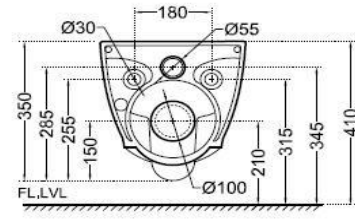

SPECIFICATION DATA SHEET

PRODUCT DETAILS

Manufacturer :	Artize	Type:	Wall Hung WC
Colour:	White	Flush valves	Regular, Dual & I Flush advantages
Outlet	Horizontal	Material:	Ceramic - Vitreous China
Technical Details:	Internal diameter of inlet hole dia. $\varnothing 55 \pm 3$ mm External diameter of outlet hole dia. $\varnothing 100 \pm 5$ mm		

PRODUCT IMAGE

TECHNICAL DRAWING

TOP VIEW

SIDE VIEW

BACK VIEW

Product Dimension	360x530x350 mm	FEATURES
Product Weight	20.0 kg	Open Rim WC, Efficient Dual Flushing - 3/6 LPF.

ACCESSORIES INCLUDED

UF soft close seat cover	XQS-WHT-43101
Fixing kit	ZPS-WHT-1212

ACCESSORIES EXCLUDED

Rack bolt	ZPS-SNS-RB07
Concealed cistern	APC-WHT-5012500FS, APC-WHT-5012500FP

CERTIFICATION

Compliance : EN 997 :2012+A1:2015

DISCLAIMER: Our every effort has been made to ensure factual accuracy, the information presented subject to changes due to requirements in different sites, markets and/ or countries. All dimensions are in mm (Tolerance ± 5 MM). Jaquar reserves the right to make the necessary amendments at any time without prior notice.