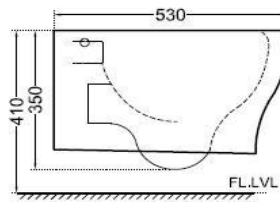

SPECIFICATION DATA SHEET

PRODUCT DETAILS

Manufacturer :	Artize	Type:	Wall Hung WC
Colour:	White	Flush valves	Regular, Dual & I Flush advantages
Outlet	Horizontal	Material:	Ceramic - Vitreous China
Technical Details:	Internal diameter of inlet hole dia. $\varnothing 55 \pm 3$ mm External diameter of outlet hole dia. $\varnothing 100 \pm 5$ mm		

PRODUCT IMAGE

TECHNICAL DRAWING

TOP VIEW

SIDE VIEW

BACK VIEW

Product Dimension	360x530x350 mm	FEATURES
Product Weight	20.0 kg	Open Rim WC, Efficient Dual Flushing - 3/6 LPF.

ACCESSORIES INCLUDED

UF soft close seat cover	XQS-WHT-43101
Fixing kit	ZPS-WHT-1212

ACCESSORIES EXCLUDED

Rack bolt	ZPS-SNS-RB07
Concealed cistern	APC-WHT-5012500FS, APC-WHT-5012500FP

CERTIFICATION

Compliance : EN 997 :2012+A1:2015

DISCLAIMER: Our every effort has been made to ensure factual accuracy, the information presented subject to changes due to requirements in different sites, markets and/ or countries. All dimensions are in mm (Tolerance ± 5 MM). Jaquar reserves the right to make the necessary amendments at any time without prior notice.