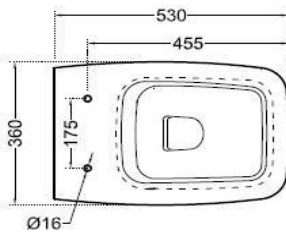

SPECIFICATION DATA SHEET

PRODUCT DETAILS

Manufacturer :	Artize	Type:	Wall Hung WC
Colour:	White	Flush valves	Regular, Dual & I Flush advantages
Outlet	Horizontal	Material:	Ceramic - Vitreous China
Technical Details:	Internal diameter of inlet hole dia. $\varnothing 55 \pm 3$ mm External diameter of outlet hole dia. $\varnothing 100 \pm 5$ mm		

PRODUCT IMAGE

TECHNICAL DRAWING

TOP VIEW

SIDE VIEW

BACK VIEW

Product Dimension	360x530x350 mm	FEATURES
Product Weight	20.0 kg	Open Rim WC, Efficient Dual Flushing - 3/6 LPF.

ACCESSORIES INCLUDED

UF soft close seat cover	XQS-WHT-43101
Fixing kit	ZPS-WHT-1212

ACCESSORIES EXCLUDED

Rack bolt	ZPS-SNS-RB07
Concealed cistern	APC-WHT-5012500FS, APC-WHT-5012500FP

CERTIFICATION

Compliance : EN 997 :2012+A1:2015

DISCLAIMER: Our every effort has been made to ensure factual accuracy, the information presented subject to changes due to requirements in different sites, markets and/ or countries. All dimensions are in mm (Tolerance ± 5 MM). Jaquar reserves the right to make the necessary amendments at any time without prior notice.