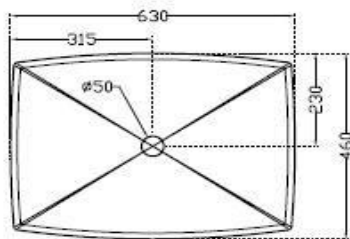

SPECIFICATION DATA SHEET

PRODUCT DETAILS

| | | | |
|---------------------------|--|------------------|-----------------|
| Manufacturer: | Artize | Type: | Table Top Basin |
| Outlet | Vertical | Colour: | White |
| Technical Details: | ID of waste outlet hole dia. $\varnothing 45 \pm 3$ mm | Material: | Fine Fire Clay |
| | Horizontal distance between the Bowl edge and the centre line of the waste outlet hole ≤ 230 mm | | |

PRODUCT IMAGE

TECHNICAL DRAWING

TOP VIEW

SIDE VIEW

| | | |
|------------------------------|----------------|---|
| Product Dimension | 630x460x130 mm | FEATURES Thin Rim Basin, Rectangular Shape, Anti Germ Glaze |
| Basin Inner Dimension | 600x430x110 mm | |
| Product Weight | 11.5 kg | |