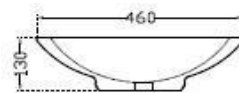

SPECIFICATION DATA SHEET

PRODUCT DETAILS

| | | | |
|---------------------------|--|------------------|-----------------|
| Manufacturer: | Artize | Type: | Table Top Basin |
| Outlet | Vertical | Colour: | White |
| Technical Details: | ID of waste outlet hole dia. $\varnothing 45 \pm 3$ mm | Material: | Fine Fire Clay |
| | Horizontal distance between the Bowl edge and the centre line of the waste outlet hole ≤ 230 mm | | |

PRODUCT IMAGE

TECHNICAL DRAWING

TOP VIEW

SIDE VIEW

| | | |
|------------------------------|----------------|---|
| Product Dimension | 630x460x130 mm | FEATURES Thin Rim Basin, Rectangular Shape, Anti Germ Glaze |
| Basin Inner Dimension | 600x430x110 mm | |
| Product Weight | 11.5 kg | |