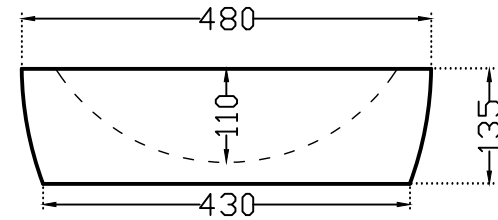

TOP VIEW

FRONT VIEW

SIDE VIEW

	Jaquar Group Global Headquarters Plot No. 3, Sector- M-11, IMT Manesar Gurgaon, NCR - 122050, India E-mail : Sales: support@jaquar.com Customer Service : service@jaquar.com		ITEM CODE	TWS-WHT-75931
			ITEM TYPE	TABLE TOP BASIN
			ITEM SIZE	690x480x135 mm
	ALL DIMENSIONS ARE IN MM. (TOLERANCE ± 5 MM)			