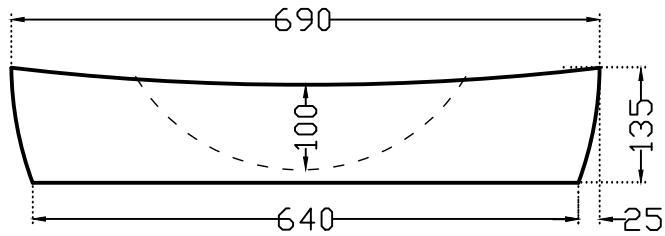

TOP VIEW

FRONT VIEW

SIDE VIEW

	Jaquar Group Global Headquarters Plot No. 3, Sector- M-11, IMT Manesar Gurgaon, NCR - 122050, India E-mail : Sales: support@jaquar.com Customer Service : service@jaquar.com		ITEM CODE	TWS-WHT-75931
			ITEM TYPE	TABLE TOP BASIN
			ITEM SIZE	690x480x135 mm
	ALL DIMENSIONS ARE IN MM. (TOLERANCE ± 5 MM)			