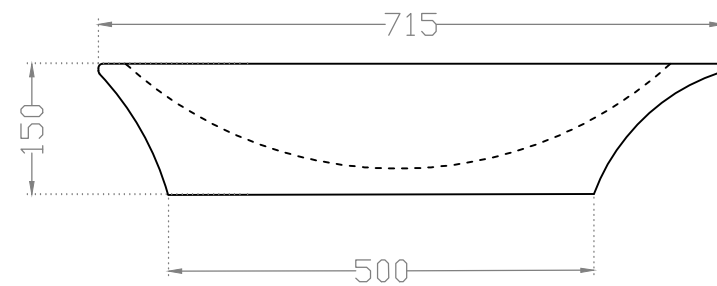

TOP VIEW

FRONT VIEW

	Jaquar Group Global Headquarters Plot No. 3, Sector- M-11, IMT Manesar Gurgaon, NCR - 122050, India E-mail : Sales.support@jaquar.com Customer Service : service@jaquar.com		ITEM CODE	TIS-WHT-73931
	ITEM TYPE	TABLE TOP BASIN		
	ITEM SIZE	715x465x150 mm		
	ALL DIMENSIONS ARE IN MM. (TOLERANCE ± 5 MM)			