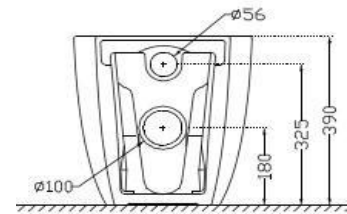

SPECIFICATION DATA SHEET

PRODUCT DETAILS

Manufacturer :	Artize	Type:	Back to Wall WC
Colour:	White	Flush valves	Regular, Dual & I Flush advantages
Outlet	Horizontal	Material:	Ceramic - Vitreous China
Technical Details:	Internal diameter of inlet hole dia. $\varnothing 56 \pm 3$ mm		
	External diameter of outlet hole dia. $\varnothing 100 \pm 5$ mm		
	Vertical distance between the Floor and the centre line of the waste outlet hole ≤ 180 mm		

PRODUCT IMAGE

TECHNICAL DRAWING

TOP VIEW

SIDE VIEW

BACK VIEW

Product Dimension	375x530x390 mm	FEATURES Exclusive Design, Efficient Dual Flushing - 3/6 LPF, Anti Germ Glaze, UF Soft Close Slim Seat Cover with Fixing accessories
Trap Distance	P Trap - 180 mm	
Product Weight	29.3 Kg	

CERTIFICATION

Compliance : EN 997 :2012+A1:2015	CE
--	-----------

DISCLAIMER: Our every effort has been made to ensure factual accuracy, the information presented subject to changes due to requirements in different sites, markets and/ or countries. All dimensions are in mm (Tolerance ± 5 MM). Jaquar reserves the right to make the necessary amendments at any time without prior notice.