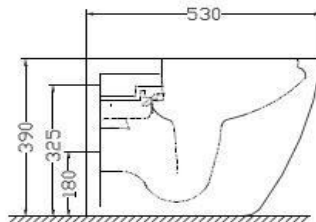

SPECIFICATION DATA SHEET

PRODUCT DETAILS

Manufacturer :	Artize	Type:	Back to Wall WC
Colour:	White	Flush valves	Regular, Dual & I Flush advantages
Outlet	Horizontal	Material:	Ceramic - Vitreous China
Technical Details:	Internal diameter of inlet hole dia. $\varnothing 56 \pm 3$ mm		
	External diameter of outlet hole dia. $\varnothing 100 \pm 5$ mm		
	Vertical distance between the Floor and the centre line of the waste outlet hole ≤ 180 mm		

PRODUCT IMAGE

TECHNICAL DRAWING

TOP VIEW

SIDE VIEW

BACK VIEW

Product Dimension	375x530x390 mm	FEATURES Exclusive Design, Efficient Dual Flushing - 3/6 LPF, Anti Germ Glaze, UF Soft Close Slim Seat Cover with Fixing accessories
Trap Distance	P Trap - 180 mm	
Product Weight	29.3 Kg	

CERTIFICATION

Compliance : EN 997 :2012+A1:2015	CE
--	-----------

DISCLAIMER: Our every effort has been made to ensure factual accuracy, the information presented subject to changes due to requirements in different sites, markets and/ or countries. All dimensions are in mm (Tolerance ± 5 MM). Jaquar reserves the right to make the necessary amendments at any time without prior notice.