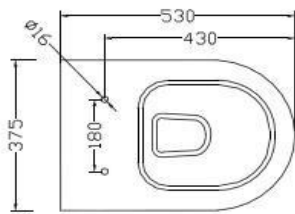

SPECIFICATION DATA SHEET

PRODUCT DETAILS

Manufacturer :	Artize	Type:	Back to Wall WC
Colour:	White	Flush valves	Regular, Dual & I Flush advantages
Outlet	Horizontal	Material:	Ceramic - Vitreous China
Technical Details:	Internal diameter of inlet hole dia. $\varnothing 56 \pm 3$ mm		
	External diameter of outlet hole dia. $\varnothing 100 \pm 5$ mm		
	Vertical distance between the Floor and the centre line of the waste outlet hole ≤ 180 mm		

PRODUCT IMAGE

TECHNICAL DRAWING

TOP VIEW

SIDE VIEW

BACK VIEW

Product Dimension	375x530x390 mm	FEATURES Exclusive Design, Efficient Dual Flushing - 3/6 LPF, Anti Germ Glaze, UF Soft Close Slim Seat Cover with Fixing accessories
Trap Distance	P Trap - 180 mm	
Product Weight	29.3 Kg	

CERTIFICATION

Compliance : EN 997 :2012+A1:2015	CE
--	-----------

DISCLAIMER: Our every effort has been made to ensure factual accuracy, the information presented subject to changes due to requirements in different sites, markets and/ or countries. All dimensions are in mm (Tolerance ± 5 MM). Jaquar reserves the right to make the necessary amendments at any time without prior notice.