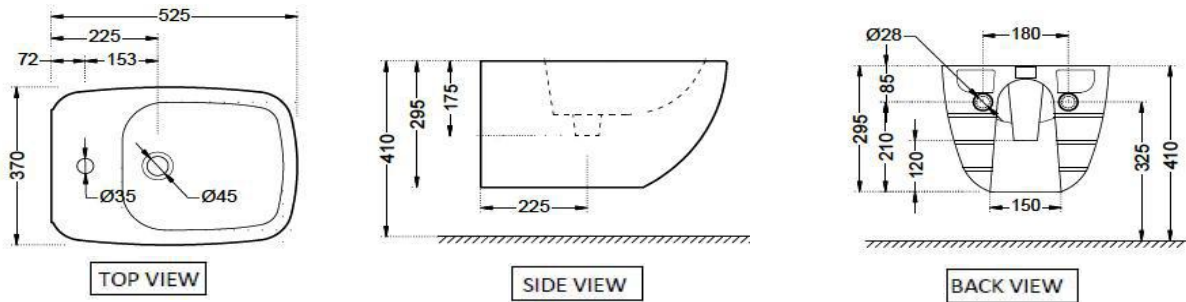

SPECIFICATION DATA SHEET

PRODUCT DETAILS

<b>Manufacturer :</b>	Artize	<b>Type:</b>	Bidet - Wall Hung
<b>Colour:</b>	White	<b>Outlet</b>	Vertical
<b>Technical Details:</b>	Tap hole dia. $\varnothing 35 \pm 2$ mm	<b>Material:</b>	Fine Fire Clay
	ID of waste outlet hole dia. $\varnothing 45 \pm 3$ mm		
	Horizontal distance between the centre line of the tap hole and the centre line of the waste outlet hole $\leq 153$ mm		

PRODUCT IMAGE

TECHNICAL DRAWING

<b>Product Dimension</b>	370x525x295 mm	<b>FEATURES</b>
<b>Product Weight</b>	21.1 Kg	Exclusive Design, Blind Installation, Anti Germ Glaze, Tap Hole And Over Flow Hole

ACCESSORIES INCLUDED