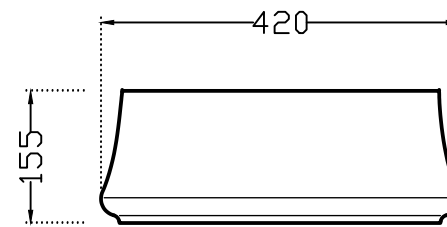

TOP VIEW

SIDE VIEW

	<b>Jaquar Group</b> Global Headquarters Plot No. 3, Sector- M-11, IMT Manesar Gurgaon, NCR - 122050, India E-mail : <b>Sales: support@jaquar.com</b> Customer Service : <b>service@jaquar.com</b>		ITEM CODE	ADS-WHT-64911
			ITEM TYPE	TABLE TOP BASIN
			ITEM SIZE	600x420x155 mm
	ALL DIMENSIONS ARE IN MM. (TOLERANCE ± 5 MM)			