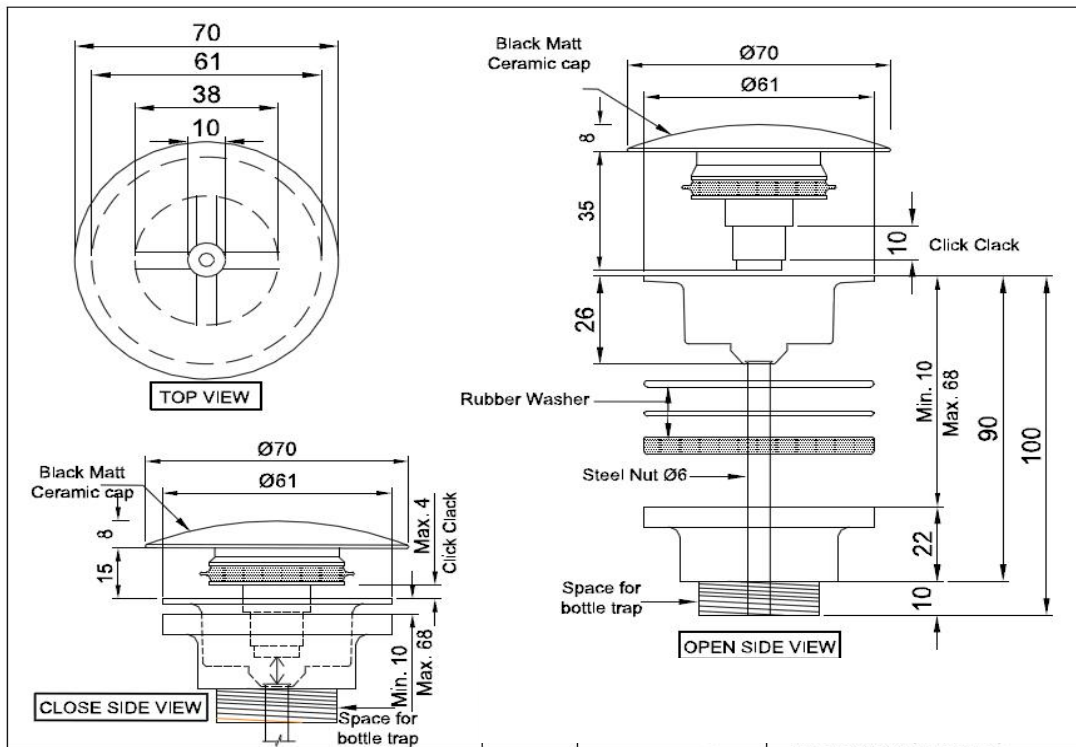

SPECIFICATION DATA SHEET

PRODUCT DETAILS

Manufacturer :	Artize	Type:	Waste Coupling with ceramic cap
Colour:	Black Matt	Material:	Brass /Fine Fire Clay

PRODUCT IMAGE

TECHNICAL DRAWING

Product Dimension	70X70X90 mm Box Size 80X80X145mm	FEATURES Click-Clack option, Colour Matching option, Ceramic Cap with Anti Germ Glaze
Product Weight	350 gram	

COMPATIBLE WITH

Basin	ADS-BLM-64905, ADS-BLM- 64907, ADS-BLM-64911
-------	--

CERTIFICATION

Compliance : EN 14688:2015 (E)

DISCLAIMER: Our every effort has been made to ensure factual accuracy, the information presented subject to changes due to requirements in different sites, markets and/ or countries. All dimensions are in mm (Tolerance ± 5 MM). Jaquar reserves the right to make the necessary amendments at any time without prior notice.