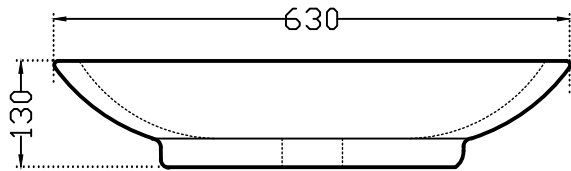

TOP VIEW

FRONT VIEW

SIDE VIEW

	Jaquar Group Global Headquarters Plot No. 3, Sector- M-11, IMT Manesar Gurgaon, NCR - 122050, India E-mail : Sales: support@jaquar.com Customer Service : service@jaquar.com		ITEM CODE	XQS-WHT-43901
			ITEM TYPE	TABLE TOP BASIN
			ITEM SIZE	630X460X130 mm
	ALL DIMENSIONS ARE IN MM. (TOLERANCE ± 5 MM)			