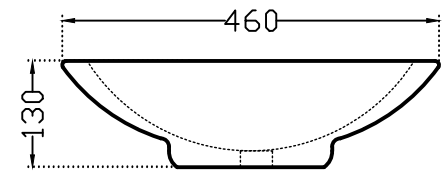

TOP VIEW

FRONT VIEW

SIDE VIEW

	Jaquar Group Global Headquarters Plot No. 3, Sector- M-11, IMT Manesar Gurgaon, NCR - 122050, India E-mail : Sales: support@jaquar.com Customer Service : service@jaquar.com		ITEM CODE	XQS-WHT-43901
			ITEM TYPE	TABLE TOP BASIN
			ITEM SIZE	630X460X130 mm
	ALL DIMENSIONS ARE IN MM. (TOLERANCE ± 5 MM)			