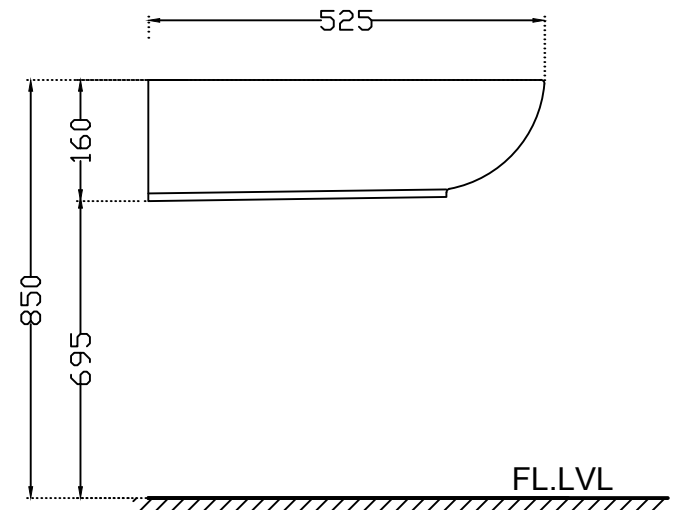

SIDE VIEW

Jaquar Group

Global Headquarters
Plot No. 3, Sector- M-11, IMT Manesar
Gurgaon, NCR - 122050, India
E-mail : Sales: support@jaquar.com
Customer Service : service@jaquar.com

ITEM CODE	SGS-WHT-41805
ITEM TYPE	WALL HUNG BASIN
ITEM SIZE	1000x525x160 mm
ALL DIMENSIONS ARE IN MM. (TOLERANCE ± 5 MM)