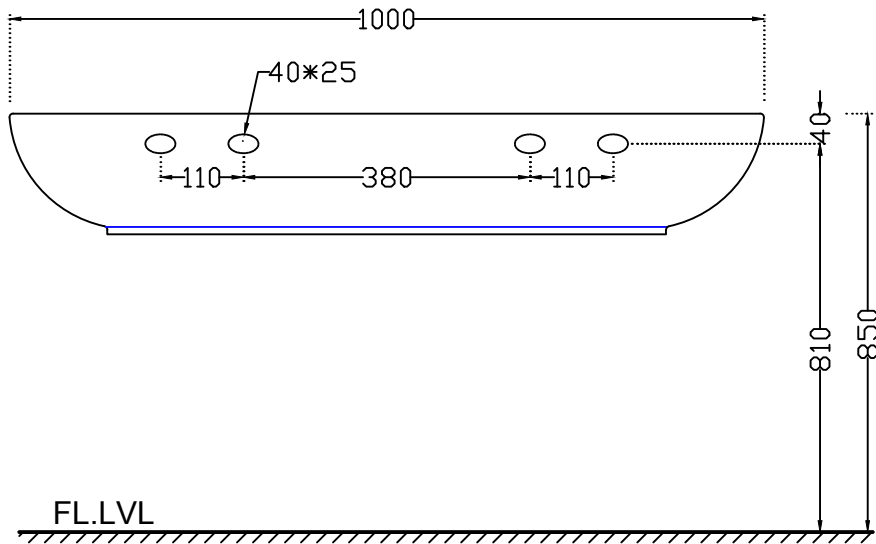

BACK VIEW

Jaquar Group

Global Headquarters
Plot No. 3, Sector- M-11, IMT Manesar
Gurgaon, NCR - 122050, India
E-mail : Sales: support@jaquar.com
Customer Service : service@jaquar.com

ITEM CODE	SGS-WHT-41805
ITEM TYPE	WALL HUNG BASIN
ITEM SIZE	1000x525x160 mm
ALL DIMENSIONS ARE IN MM. (TOLERANCE ± 5 MM)