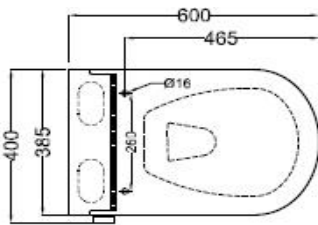

PRODUCT DETAILS

Manufacturer :	Artize	Type:	Intelligent Toilet
Range	Intelligent Artize	Flush valves	6.0L
Colour:	White	Material:	White PP + Ceramic Bowl
Outlet	Horizontal	BOM doc.NO.	ASW/09/2019/53
Technical Details:	Internal diameter of inlet hole dia. $\varnothing 58 \pm 3$ mm		
	External diameter of outlet hole dia. $\varnothing 100 \pm 5$ mm		

ARTICLE NAME: WALL HUNG WC

TECHNICAL DIMENSIONS

TOP VIEW

SIDE VIEW

BACK VIEW

PRODUCT SPECIFICATION

Rated supply	220v-240v-50-60Hz	Dimension	400x600x480 mm
Rated power	1250W 1300W	Net Weight	40
Water connection cross section	Water pipe supply,G3/8thread	Wash Function	
Flushing water capacity	3.0L -6.0L	Anal shower flow	350-1000m l/ Min
Outlet Distance Floor Lvl.	230 c/c	Lady shower flow	350-1000m l/ Min
Installation Mode	Blind Instsllation	Heating	Instant heating
Inlet mode	Connect water pipe	Safety device	Anti-dry/burn protection,relief valve,presure stabilization valve,thermal fuse
Flushing mode	Fall to rush	Toilet Seat Heating	
Flushing way	Manual flush/ Auto flush.	General heater power	35W
Drainage way	wall exhaust	Safety device	Temperature controller ,NTC and thermal fuse
Water pressure range	0.07MPa-0.75Mpa	Dry	
Operating temperature range	8-35°C	wind speed	$\cong 4$ m/s
Black flow prevention	Anti siphon,Back flow prevention	General heater power	200W
Seat Cover	PP Seat Cover	Safety device	Temperature controller ,NTC and thermal fuse

ACCESSORIES INCLUDED

Remote	1
--------	---

ACCESSORIES EXCLUDED

Control plate	ACP-ROG-5012501
Concealed cistern	APC-WHT-5012500WSAF

CERTIFICATION

Compliance : EN 997 :2012+A1:2015

DISCLAIMER: Our every effort has been made to ensure factual accuracy, the information presented subject to changes due to requirements in different sites, markets and/ or countries. All dimensions are in mm (Tolerance ± 5 MM). Jaquar reserves the right to make the necessary amendments at any time without prior notice.