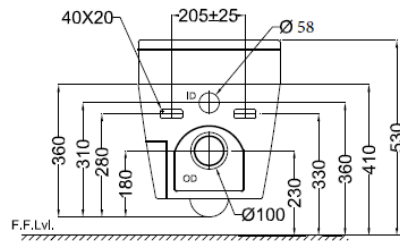

PRODUCT DETAILS

Manufacturer :	Artize	Type:	Intelligent Toilet
Range	Intelligent Artize	Flush valves	6.0L
Colour:	White	Material:	White PP + Ceramic Bowl
Outlet	Horizontal	BOM doc.NO.	ASW/09/2019/53
Technical Details:	Internal diameter of inlet hole dia. $\varnothing 58 \pm 3$ mm		
	External diameter of outlet hole dia. $\varnothing 100 \pm 5$ mm		

ARTICLE NAME: WALL HUNG WC

TECHNICAL DIMENSIONS

TOP VIEW

SIDE VIEW

BACK VIEW

PRODUCT SPECIFICATION

Rated supply	220v-240v-50-60Hz	Dimension	400x600x480 mm
Rated power	1250W 1300W	Net Weight	40
Water connection cross section	Water pipe supply,G3/8thread	Wash Function	
Flushing water capacity	3.0L -6.0L	Anal shower flow	350-1000m l/ Min
Outlet Distance Floor Lvl.	230 c/c	Lady shower flow	350-1000m l/ Min
Installation Mode	Blind Instsllation	Heating	Instant heating
Inlet mode	Connect water pipe	Safety device	Anti-dry/burn protection,relief valve,presure stabilization valve,thermal fuse
Flushing mode	Fall to rush	Toilet Seat Heating	
Flushing way	Manual flush/ Auto flush.	General heater power	35W
Drainage way	wall exhaust	Safety device	Temperature controller ,NTC and thermal fuse
Water pressure range	0.07MPa-0.75Mpa	Dry	
Operating temperature range	8-35°C	wind speed	$\cong 4$ m/s
Black flow prevention	Anti siphon,Back flow prevention	General heater power	200W
Seat Cover	PP Seat Cover	Safety device	Temperature controller ,NTC and thermal fuse

ACCESSORIES INCLUDED

Remote	1
--------	---

ACCESSORIES EXCLUDED

Control plate	ACP-ROG-5012501
Concealed cistern	APC-WHT-5012500WSAF

CERTIFICATION

Compliance : EN 997 :2012+A1:2015

DISCLAIMER: Our every effort has been made to ensure factual accuracy, the information presented subject to changes due to requirements in different sites, markets and/ or countries. All dimensions are in mm (Tolerance ± 5 MM). Jaquar reserves the right to make the necessary amendments at any time without prior notice.