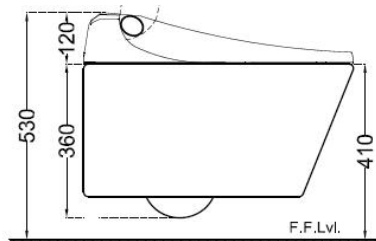

PRODUCT DETAILS

Manufacturer :	Artize	Type:	Intelligent Toilet
Range	Intelligent Artize	Flush valves	6.0L
Colour:	White	Material:	White PP + Ceramic Bowl
Outlet	Horizontal	BOM doc.NO.	ASW/09/2019/53
Technical Details:	Internal diameter of inlet hole dia. $\varnothing 58 \pm 3$ mm		
	External diameter of outlet hole dia. $\varnothing 100 \pm 5$ mm		

ARTICLE NAME: WALL HUNG WC

TECHNICAL DIMENSIONS

TOP VIEW

SIDE VIEW

BACK VIEW

PRODUCT SPECIFICATION

Rated supply	220v-240v-50-60Hz	Dimension	400x600x480 mm
Rated power	1250W 1300W	Net Weight	40
Water connection cross section	Water pipe supply,G3/8thread	Wash Function	
Flushing water capacity	3.0L -6.0L	Anal shower flow	350-1000m l/ Min
Outlet Distance Floor Lvl.	230 c/c	Lady shower flow	350-1000m l/ Min
Installation Mode	Blind Instsllation	Heating	Instant heating
Inlet mode	Connect water pipe	Safety device	Anti-dry/burn protection,relief valve,presure stabilization valve,thermal fuse
Flushing mode	Fall to rush	Toilet Seat Heating	
Flushing way	Manual flush/ Auto flush.	General heater power	35W
Drainage way	wall exhaust	Safety device	Temperature controller ,NTC and thermal fuse
Water pressure range	0.07MPa-0.75Mpa	Dry	
Operating temperature range	8-35°C	wind speed	$\cong 4$ m/s
Black flow prevention	Anti siphon,Back flow prevention	General heater power	200W
Seat Cover	PP Seat Cover	Safety device	Temperature controller ,NTC and thermal fuse

ACCESSORIES INCLUDED

Remote	1
--------	---

ACCESSORIES EXCLUDED

Control plate	ACP-ROG-5012501
Concealed cistern	APC-WHT-5012500WSAF

CERTIFICATION

Compliance : EN 997 :2012+A1:2015

DISCLAIMER: Our every effort has been made to ensure factual accuracy, the information presented subject to changes due to requirements in different sites, markets and/ or countries. All dimensions are in mm (Tolerance ± 5 MM). Jaquar reserves the right to make the necessary amendments at any time without prior notice.