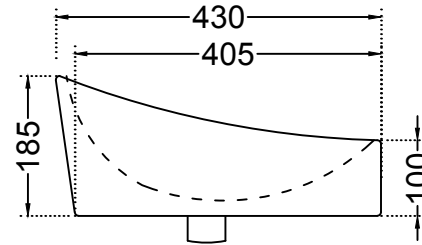

TOP VIEW

FRONT VIEW

SIDE VIEW

	Jaquar Group Global Headquarters Plot No. 3, Sector- M-11, IMT Manesar Gurgaon, NCR - 122050, India E-mail : Sales: support@jaquar.com Customer Service : service@jaquar.com		ITEM CODE	CFS-WHT-69901
			ITEM TYPE	TABLE TOP BASIN
			ITEM SIZE	640x430x185 mm
	ALL DIMENSIONS ARE IN MM. (TOLERANCE ± 5 MM)			