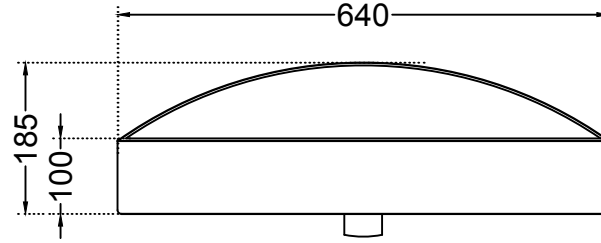

TOP VIEW

FRONT VIEW

SIDE VIEW

	Jaquar Group Global Headquarters Plot No. 3, Sector- M-11, IMT Manesar Gurgaon, NCR - 122050, India E-mail : Sales: support@jaquar.com Customer Service : service@jaquar.com		ITEM CODE	CFS-WHT-69901
			ITEM TYPE	TABLE TOP BASIN
			ITEM SIZE	640x430x185 mm
	ALL DIMENSIONS ARE IN MM. (TOLERANCE ± 5 MM)			